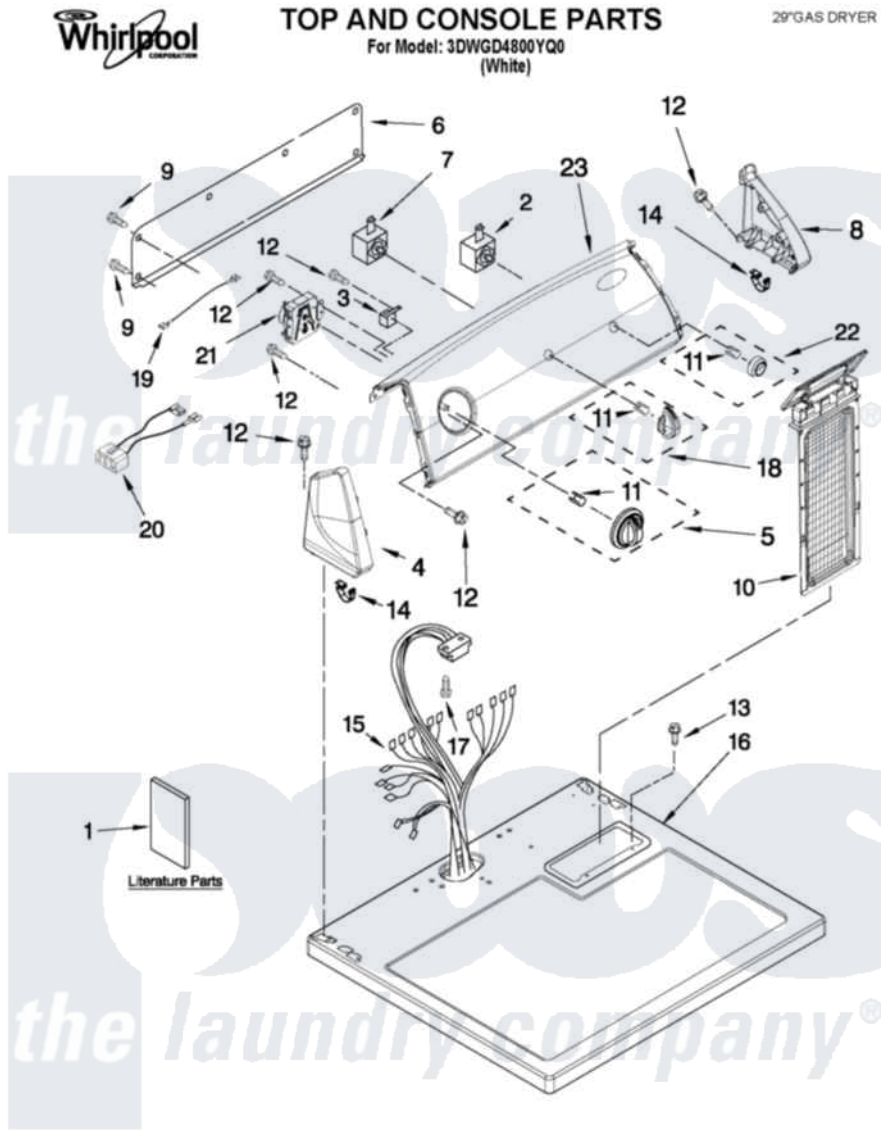

Whirlpool 3DWGD4800YQ0 01 - TOP AND CONSOLE PARTS

FOR ORDERING INFORMATION REFER TO PARTS PRICE LIST
 5-12 Litho in U.S.A. (BMN)(bay) 1 Part No. W10509485 Rev. A

Whirlpool [Residential Whirlpool 3DWGD4800YQ0 Dryer Parts](#) Parts Diagram 01 - TOP AND CONSOLE PARTS
 Click on the part number to view part

Item	Original Part Number	Replaced By	Status	Part Description
1	W10454268		Not Available	INSTRUCTIONS, INSTALLATION
"	W10454267		Not Available	USE & CARE GUIDE
"	8578889		Not Available	Wiring Diagram
2	W10112668			Switch, Push-To-Start
3	3952439			Buzzer, Mini
4	8566035	8565957		Cap, End
5	W10034750			Timer Knob Assembly
6	W10103406			Panel, Rear Console
7	3399639			Switch, Rotary Temperature
8	8566032	8565954		Cap, End
9	693995			Screw, Hex Head
10	8557857			Screen, Lint
11	8536939			Clip, Knob
12	3348629	90767		Screw, 8A X 3/8 HeX Washer Head Tapping
13	688082	487240		Screw, For Mtg. Service

13	000903	407440	Capacitor
14	8312709		Clip-Console
15	W10450284		Harness, Wiring
16	8559800	8563663	Top
17	359625	487240	Screw, For Mtg. Service Capacitor
18	W10034380		Knob, Control
19	W10113080		Wire, Jumper
20	8539893		Wire, Jumper
21	W10463293		Timer Assembly
22	W10034790		Knob, Push-To-Start
23	W10464658		Control Panel And Bracket Assembly