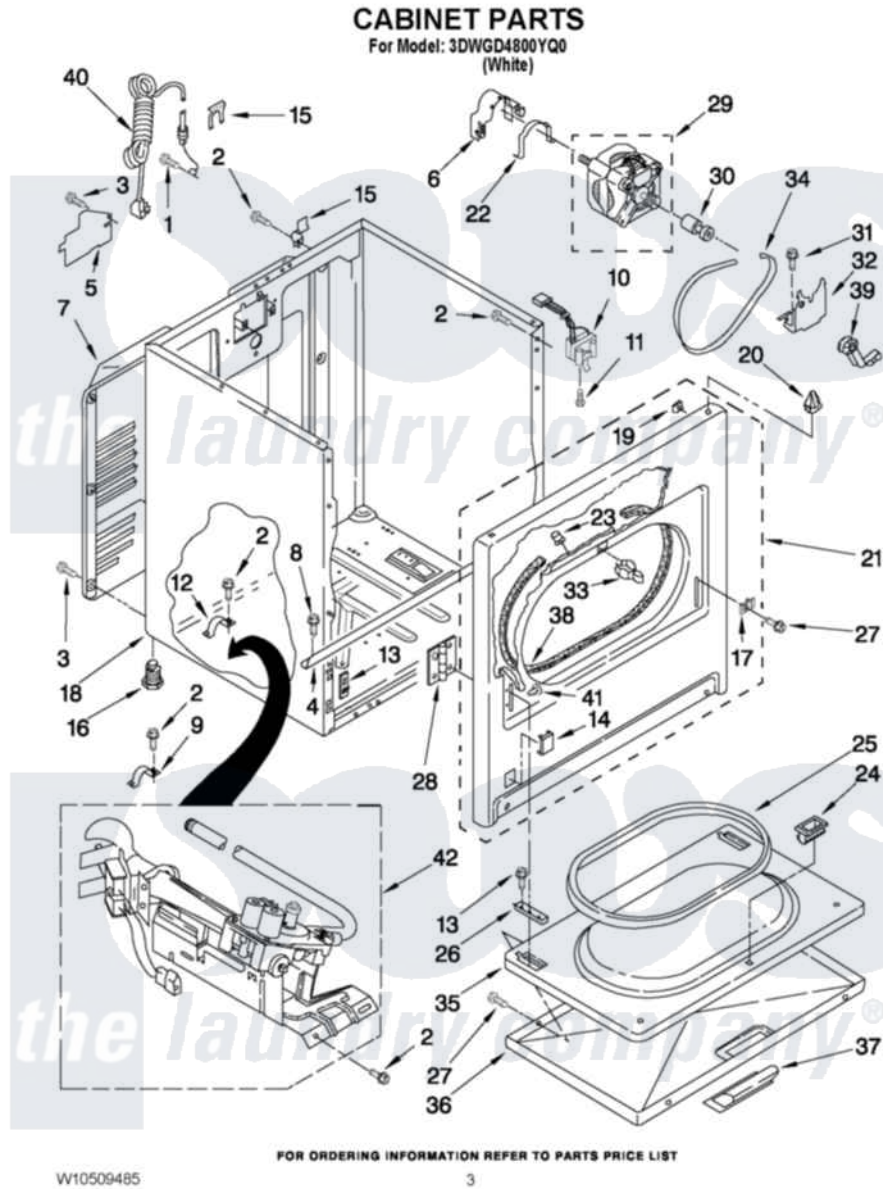

# Whirlpool 3DWGD4800YQ0 02 - CABINET PARTS

Whirlpool [Residential Whirlpool 3DWGD4800YQ0 Dryer Parts](#) Parts Diagram 02 - CABINET PARTS  
Click on the part number to view part

Item	Original Part Number	Replaced By	Status	Part Description
1	8533974	<a href="#">4331106</a>		Screw, No.10-32 X 7/16
2	343641	<a href="#">681414</a>		Screw, 10AB X 1/2
3	<a href="#">693995</a>			Screw, Hex Head
4	<a href="#">W10236073</a>			Bracket, Cabinet
5	<a href="#">3396795</a>			Cover, Terminal Block
6	<a href="#">3404162</a>			Clamp, Motor
7	3396805	<a href="#">280043</a>		Panel-Rear
8	<a href="#">3390631</a>			Screw, 10-16 X 3/8
9	<a href="#">3980175</a>			Clamp, Elbow
10	<a href="#">3406107</a>			Door Switch Assembly
11	697773	<a href="#">3395530</a>		Screw
12	<a href="#">341029</a>			Clamp, Pipe Door Spring
13	<a href="#">3394083</a>			Clip, Front Panel
14	<a href="#">8564457</a>			Plug, Front Panel
15	<a href="#">694415</a>			Clip, Strain Relief
16	3392100	<a href="#">49621</a>		Feet-Leveling