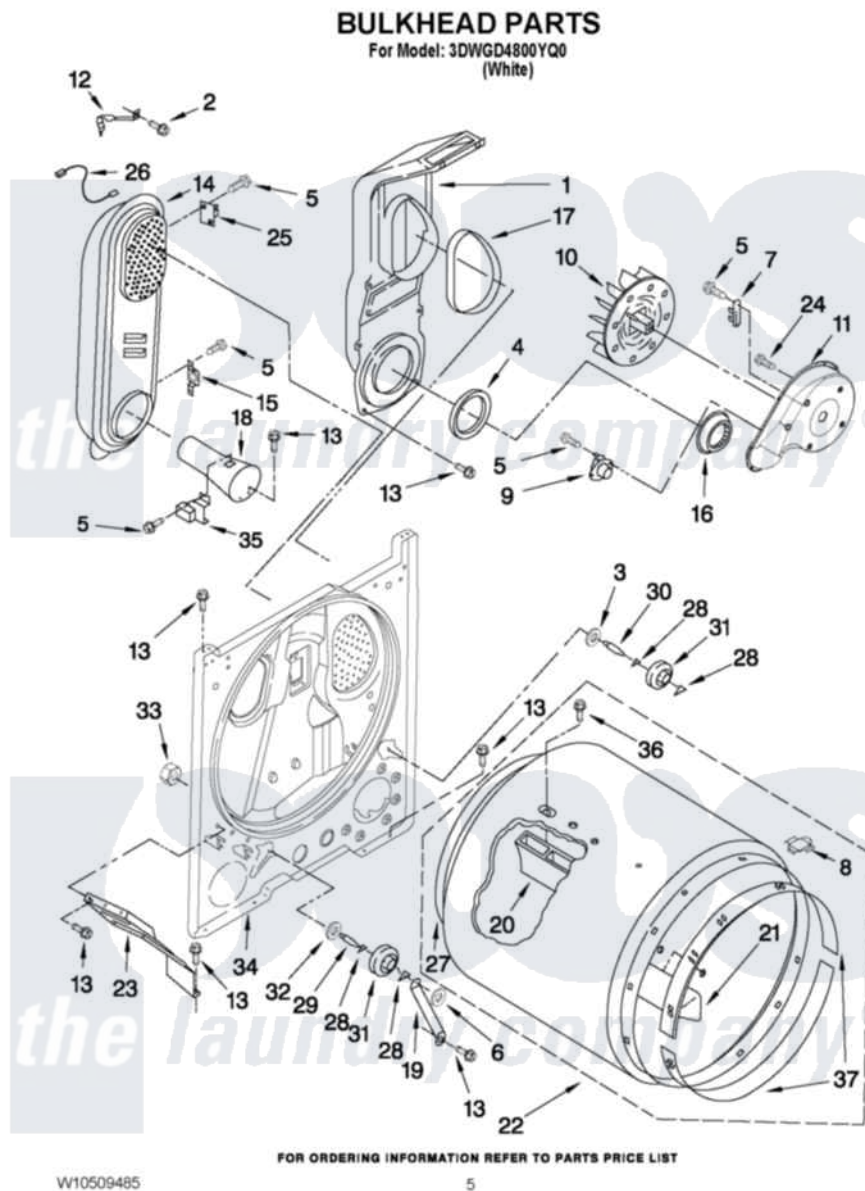

# Whirlpool 3DWGD4800YQ0 03 - BULKHEAD PARTS

Whirlpool [Residential Whirlpool 3DWGD4800YQ0 Dryer Parts](#) Parts Diagram 03 - BULKHEAD PARTS  
Click on the part number to view part

Item	Original Part Number	Replaced By	Status	Part Description
1	<a href="#">348368</a>			Lint Chute Assembly
2	<a href="#">489463</a>			Screw, 8-18 X 1/16
3	<a href="#">3388703</a>			Washer, Support
4	<a href="#">347139</a>			Seal, Lint Chute
5	<a href="#">90767</a>			Screw, 8A X 3/8 HeX Washer Head Tapping
6	<a href="#">90296</a>			Nut, Push On
7	<a href="#">3392519</a>			Thermal Limiter
8	<a href="#">8066086</a>			Plug, Drum Hole
9	<a href="#">8318268</a>			Thermostat, Internal-Bias
10	<a href="#">694089</a>			Wheel, Blower
11	<a href="#">8577230</a>			Housing, Blower
12	3398161			CLIP
13	343641	<a href="#">681414</a>		Screw, 10AB X 1/2
14	8530285	<a href="#">279980</a>		Box
15	<a href="#">W10423382</a>			Thermostat, High Limit 205F
16	<a href="#">696302</a>			Shield, Exhaust

17	<a href="#">339956</a>		Seal, Air Duct To Bulkhead
18	<a href="#">8066049</a>		Funnel, Burner Light
19	<a href="#">3976434</a>		Bracket, Support Shaft
20	<a href="#">692490</a>		Baffle, Drum
21	<a href="#">3403636</a>		Baffle, Drum
22	<a href="#">695587</a>		Drum Assembly
23	<a href="#">3406022</a>		Bracket, Bulkhead
24	3390647	<a href="#">488729</a>	Screw
25	<a href="#">280010</a>		Kit, Thermal Cut-Off
26	<a href="#">3401707</a>		Jumper, Tco-High Limit
27	W10352407	<a href="#">279857</a>	Seal
28	<a href="#">690997</a>		Washer, Thrust
29	<a href="#">W10359270</a>		Shaft, Drum Roller Threads
30	<a href="#">W10359269</a>		Shaft, Drum Roller Threads
31	3397590	<a href="#">349241T</a>	Support
32	<a href="#">348197</a>		Washer, Support
33	<a href="#">W10298789</a>		Nut, Push-In
34	<a href="#">3403410</a>		Bulkhead
35	<a href="#">338906</a>		Radiant, Sensor
36	<a href="#">W10219342</a>		Screw, Baffle Mounting
37	692526	<a href="#">279441</a>	BeaRng-Rng