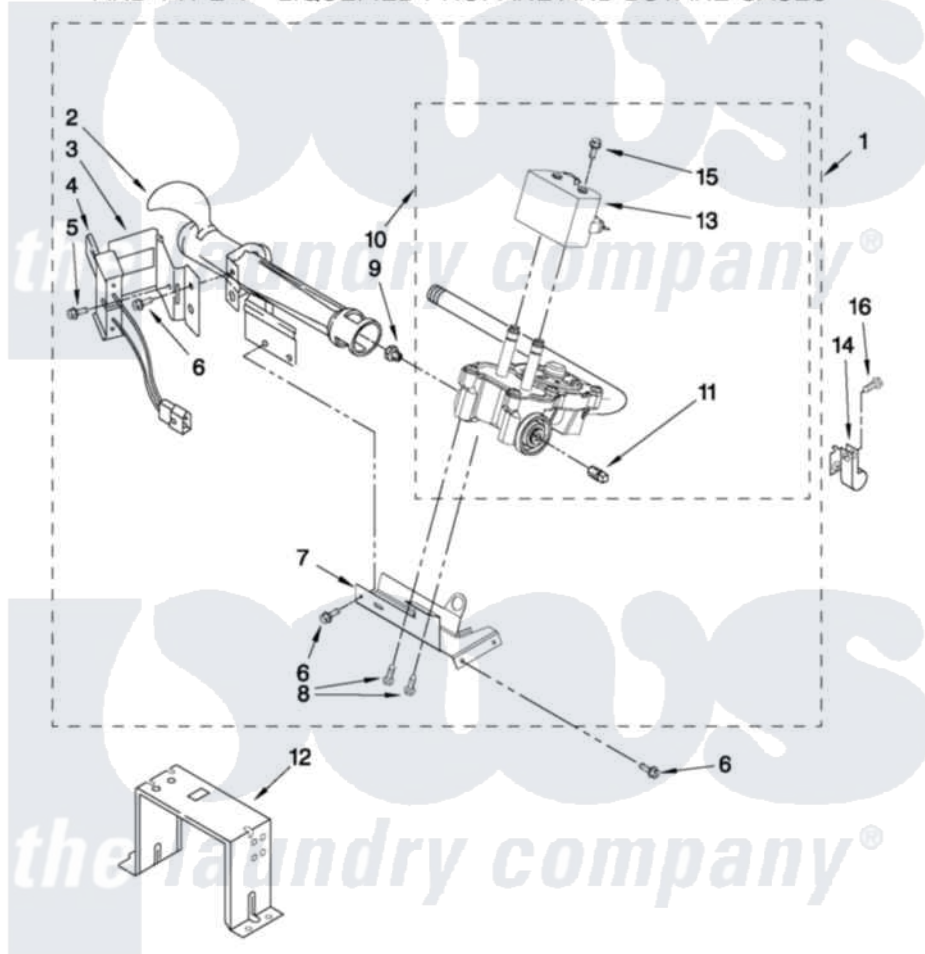

Whirlpool 3DWGD4800YQ0 04 - W10495626 BURNER ASSEMBLY

W10495626 BURNER ASSEMBLY

For Model: 3DWGD4800YQ0
(White)

USE WITH TYPE 1 - NATURAL, TYPE 2 - MIXED,
AND TYPE 4 - LIQUEFIED PROPANE AND BUTANE GASES

FOR ORDERING INFORMATION REFER TO PARTS PRICE LIST

W10509485

7

Whirlpool [Residential Whirlpool 3DWGD4800YQ0 Dryer Parts](#) Parts Diagram 04 - W10495626 BURNER ASSEMBLY
Click on the part number to view part

Item	Original Part Number	Replaced By	Status	Part Description
1	W10336852	W10465748		Burner-Gas
2	688617	693140		Burner
3	694298			Bracket, Ignitor
4	686590	279311		Ignitor
5	3393909			Screw, 8-32 X 7/8
6	343641	681414		Screw, 10AB X 1/2
7	693986			Base, Burner
8	3387057			Screw, 10-16 X 1/2 Orifice, Burner
9	234826			Orifice, Burner Type 1
10	W10304604	W10500695		Valve-Gas
11	W10295523			Plug, Pipe
12	3389889			Bracket, Support
13	W10328463			Coil, 60 Hz
14	3978776			Bracket, Gas Pipe Switch
15	326049536			Screw, Coil
16	3390647	488729		Screw