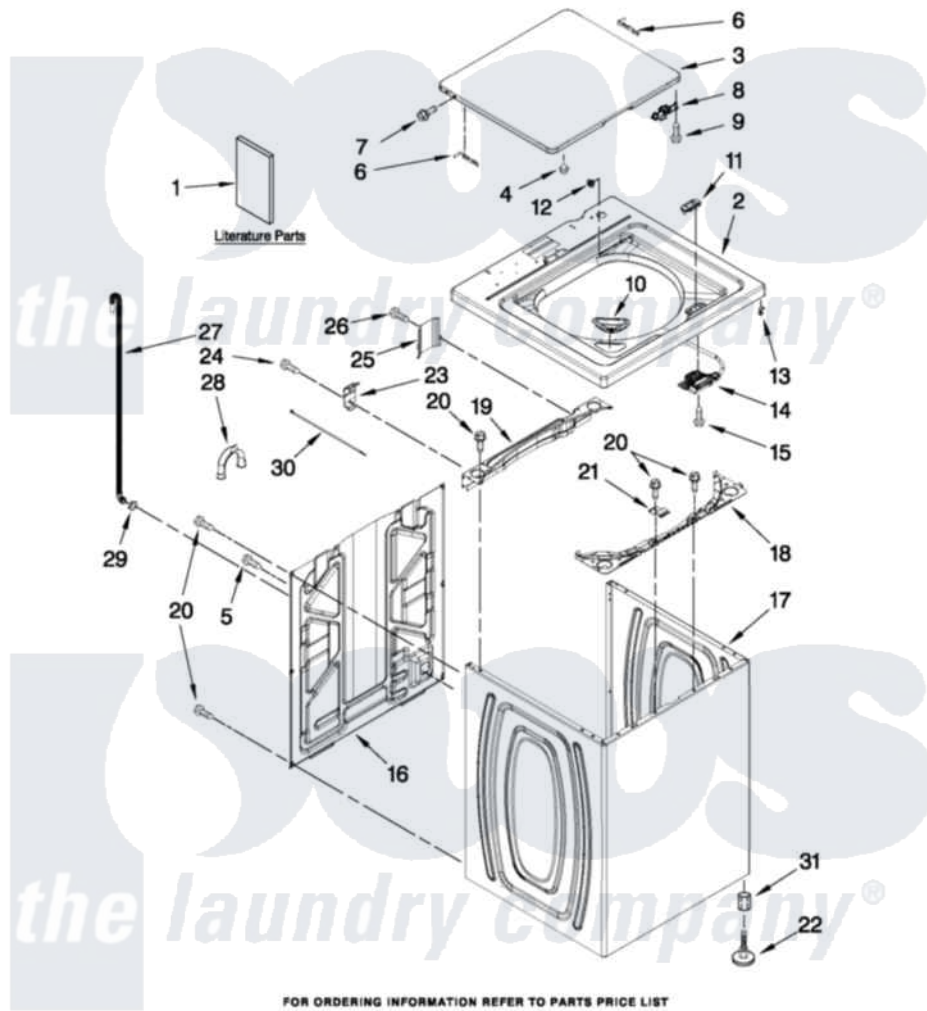

Whirlpool 3DWTW4840YW0 01 - TOP AND CABINET PARTS

TOP AND CABINET PARTS

For Model: 3DWTW4840YW0
(White)

AUTOMATIC WASHER

FOR ORDERING INFORMATION REFER TO PARTS PRICE LIST

03-12 Litho in U.S.A. (JLP)(re)

1

Part No. W10488854 Rev. A

Whirlpool Residential Whirlpool 3DWTW4840YW0 Washer Parts Parts Diagram 01 - TOP AND CABINET PARTS
Click on the part number to view part

Item	Original Part Number	Replaced By	Status	Part Description
1	W10462989		Not Available	INSTALLATION INSTRUCTIONS
"	W10462977		Not Available	USE & CARE GUIDE
"	W10481208		Not Available	TECH SHEET
2	W10251319			Top
3	W10027624	W10193861		Lid
4	9724509			Bumper, Lid
5	9740848			Screw, Mixing Valve Mounting
6	91770			Hinge, Lid
7	W10119872	W10119828		Screw, Lid Hinge Mounting
8	W10240513			Strike, Lid Lock
9	W10273971			Screw, 6-19 X 1/2
10	W10192089			Dispenser, Bleach
11	W10392041			Bezel, Lid Lock
12	21258			Bearing, Lid Hinge
13	90016			Clip, Pressure Switch Hose
14	W10294102			Latch, Lid Lock Assembly