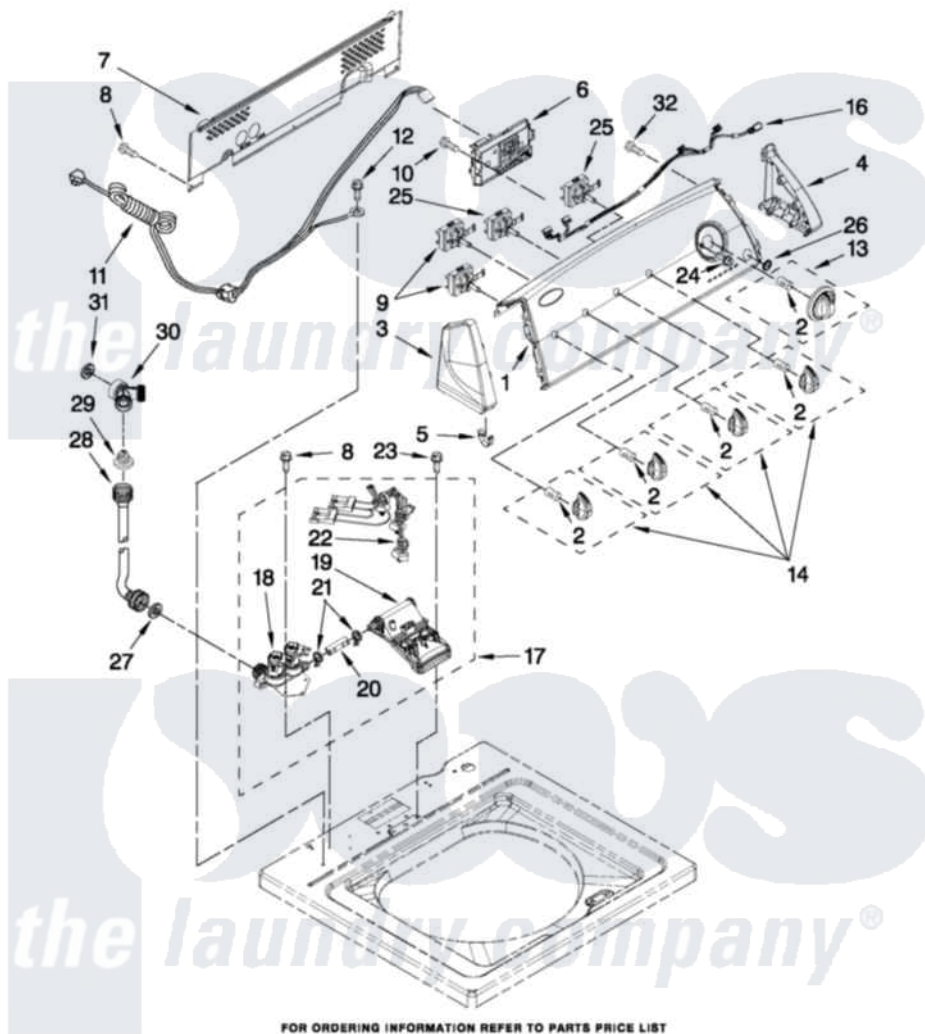

Whirlpool 3DWTW4840YW0 02 - CONTROLS AND WATER INLET PARTS

CONTROLS AND WATER INLET PARTS

For Model: 3DWTW4840YW0
(White)

W10488854

3

FOR ORDERING INFORMATION REFER TO PARTS PRICE LIST

Whirlpool [Residential Whirlpool 3DWTW4840YW0 Washer Parts](#) Parts Diagram 02 - CONTROLS AND WATER INLET PARTS

[Click on the part number to view part](#)

Item	Original Part Number	Replaced By	Status	Part Description
1	W10365093			Panel, Console
2	8536939			Clip, Knob
3	8566035	8565957		Cap, End
4	8566032	8565954		Cap, End
5	8312709			Clip-Console
6	W10470990	W10480695		Control-Elec
7	W10420985			Panel, Console Rear Cover
8	1157158	489069		Xxscrew, 10-12 X 1/2
9	W10285512			Switch, Rotary Encoder
10	90767			Screw, 8A X 3/8 HeX Washer Head Tapping
11	W10422755			Cord, Power
NI	N/P		Not Available	(PARTS NOT SHOWN)
"	W10446855			10A Cord Lock
"	W10474959			10A Cord Adapters:
"	W10476822			10A Cord Adapters:

"	W10476820		10A Cord Adapters:
12	3400076		Screw, Bracket Mounting
13	W10034750		Timer Knob Assembly
14	W10034380		Knob, Control
16	W10291176		Harness, Upper
17	W10337066		Inlet Assembly, Water
18	W10336726	Not Available	VALVE, WATER MIXING
19	W10441423		Vacuum Break
20	W10238347		Hose, Vacuum Break
21	W10117298	596669	Clamp, Manifold
22	W10344775		Harness, Valve
23	8281163		Screw, Dispenser Housing Mounting
24	3400818		Screw, Timer Mounting
25	W10285511		Switch, Rotary Encoder
26	W10251309		Pushbutton, Start
27	W10242307	16123	Washer Inlet-Hose Miscellaneous Parts Must be Ordered Separately.
28	W10194210	89503	Hose-Inlet
"	W10196191	89503	Hose-Inlet
29	353362	285452	Hose Screen
30	W10269488		Connector- Hose, Y
31	3357450		Washer, Water Inlet Hose
32	3400073		Screw, Ground