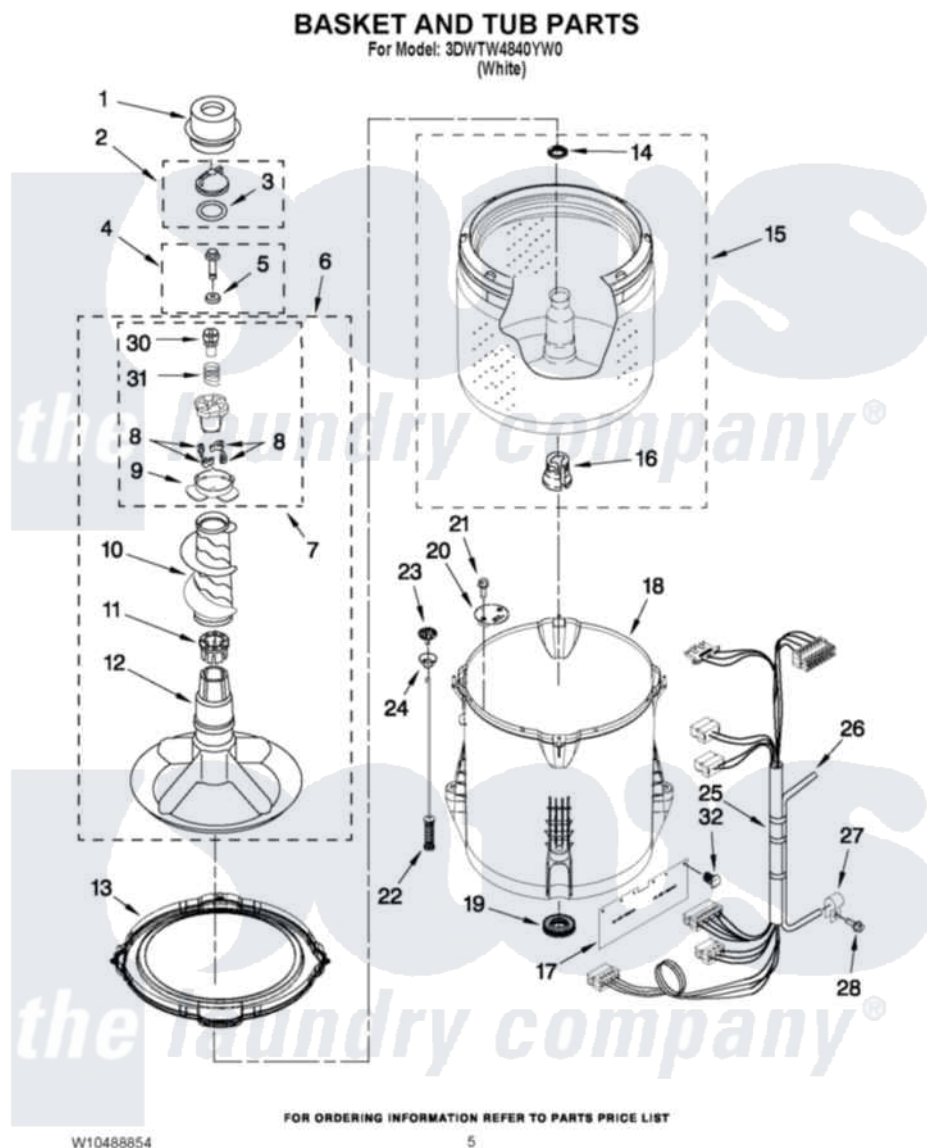

Whirlpool 3DWTW4840YW0 03 - BASKET AND TUB PARTS

Whirlpool [Residential Whirlpool 3DWTW4840YW0 Washer Parts](#) Parts Diagram 03 - BASKET AND TUB PARTS
Click on the part number to view part

Item	Original Part Number	Replaced By	Status	Part Description
1	8580006			Dispenser, Fabric Softener
2	3354733	W10074580		Cap, Barrier
3	W10072840			Fabric Softener
4	W10003790			Screw And Washer
5	3949550			Washer
6	8578210			Agitator, Complete Assembly
7	8537434			Cam, Driven
8	3366877	80040		Dog-Agitator
9	8055141			Bearing-Driven Cam
10	8054468			Auger, Agitator
11	8055228			Spacer, Thrust
12	8578209			Agitator, Complete Assembly
13	W10215108			Ring, Tub
14	21366			Nut, Spanner
15	W10358261	W10349185		Basket
16	389140			Tub Block, Basket Drive

17	W10339098		Shield, Splash
18	W10238320	W10371566	Tub-Outer
19	W10006371	W10324647	Seal-Tub
20	W10215093		Filter, Drain Pump
21	8533928		Screw, 8-18 X 3/4
22	W10257088	W10349191	Suspension
23	W10405423	W10440729	Suspension
24	W10256551	W10440729	Suspension
25	W10422646		Harness, Lower
26	353244		Hose, Pressure Switch
27	W10005430		Clamp, Pressure Hose Retainer
28	8533943	W10109200	Screw, Baffle Mounting
30	8533540		Retainer, Spring
31	8055140		Spring, Compression
32	W10429200		Retainer, Push In