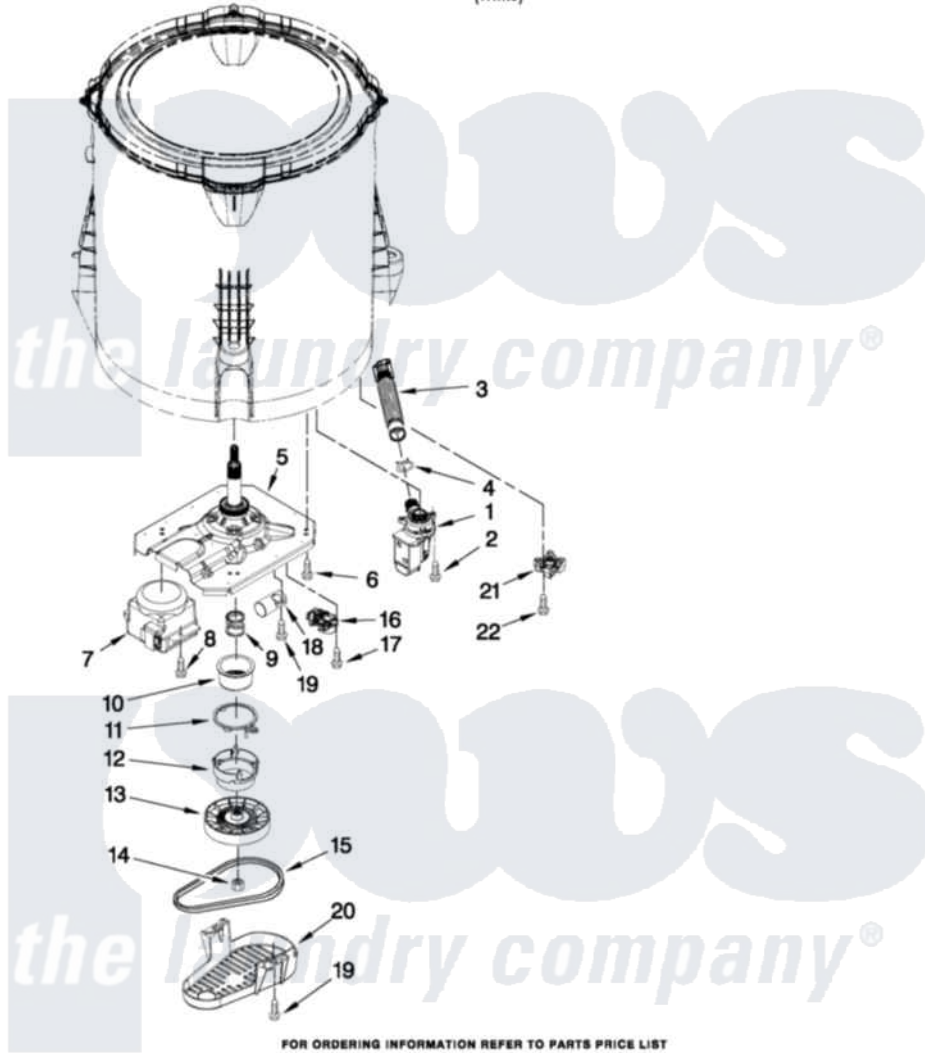

Whirlpool 3DWTW4840YW0 04 - GEARCASE, MOTOR AND PUMP PARTS

GEARCASE, MOTOR AND PUMP PARTS

For Model: 3DWTW4840YW0
(White)

FOR ORDERING INFORMATION REFER TO PARTS PRICE LIST

7

W10488854

Whirlpool [Residential Whirlpool 3DWTW4840YW0 Washer Parts](#) Parts Diagram 04 - GEARCASE, MOTOR AND PUMP PARTS

[Click on the part number to view part](#)

Item	Original Part Number	Replaced By	Status	Part Description
1	W10292579			Pump Assembly, Drain
2	W10004910			Screw, 12-16 X 1-1/4
3	W10444123	W10215091		Hose, Inner Drain Assembly
4	8317496	285655		Clamp, Hose
5	W10006378	W10473144		Gearcase Assembly
6	W10249633			Screw, 7.2-1.6 X 30
7	W10249626			Motor, Drive
8	W10094780	W10182109		Screw-Kit
9	W10006382	W10315818		Cam
10	W10006352	W10315818		Cam
11	W10006353	W10315818		Cam
12	W10006354	W10315818		Cam
13	W10246453			Pulley
14	W10163336			Nut, Pulley
15	W10006388			Belt, Drive
16	W10249623			Actuator, Shift

17	9741052	Screw, 6-32 X 1.00
18	W10349183	Capacitor, Motor Run
19	357640	Screw And Washer
20	W10006383	Shield, Pulley Cover
21	W10238318	Counterweight
22	W10238319	Screw, 8-18 X 1.00