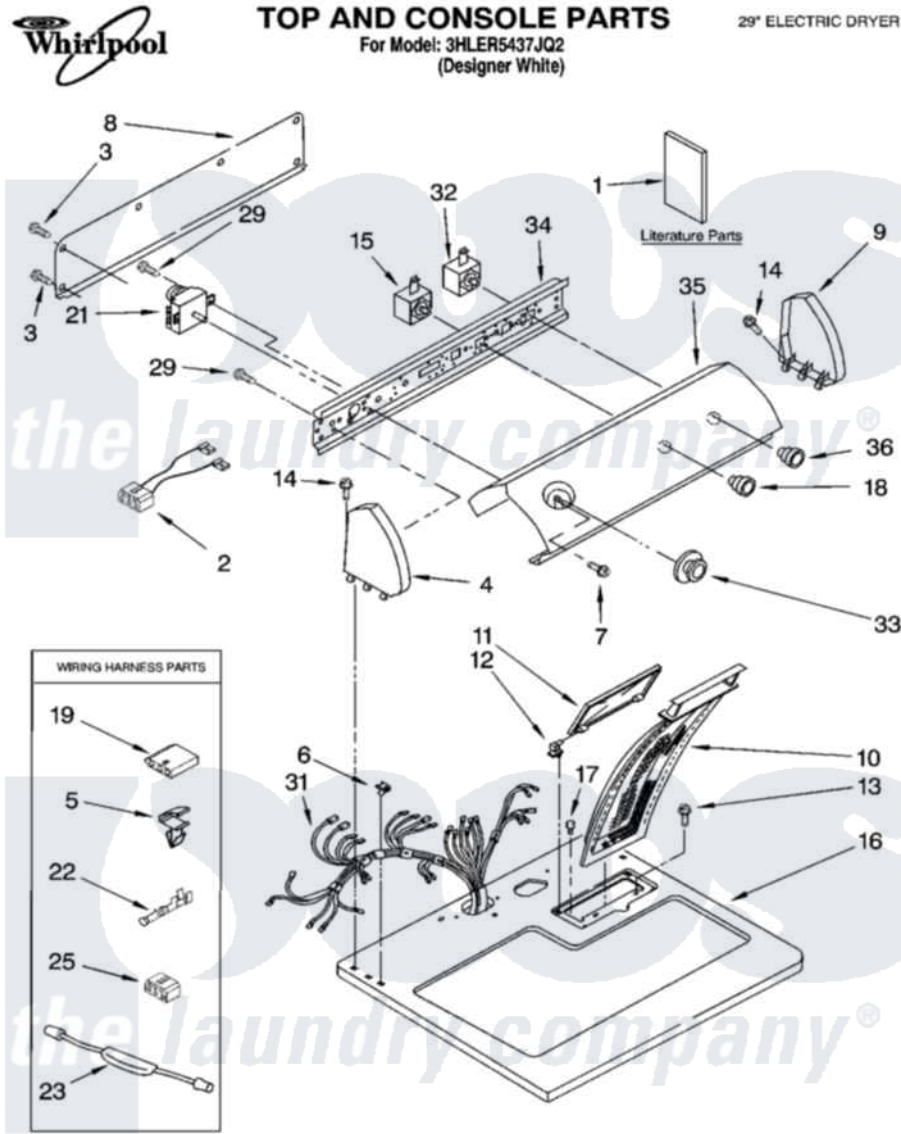

Whirlpool 3HLER5437JQ2 01 - TOP AND CONSOLE PARTS

02-04 Litho in U.S.A. (djc)

1

Part No. 8180226

Whirlpool [Residential Whirlpool 3HLER5437JQ2 Dryer Parts](#) Parts Diagram 01 - TOP AND CONSOLE PARTS
 Click on the part number to view part

Item	Original Part Number	Replaced By	Status	Part Description
1	LIT8318354		Not Available	Literature Parts (Use & Care Guide)
"	LIT3397626		Not Available	Literature Parts (Installation Instructions (Spanish))
"	LIT3397627		Not Available	Literature Parts (Installation Instructions (English))
"	LIT8533212		Not Available	Literature Parts (Wiring Diagram)
"	N/A		Not Available	Following May Be Purchased DO-IT-YOURSELF REPAIR MANUALS
"	LIT677818	677818L		Diy
2	3396028	8283286		Wire-Jumper
3	693995			Screw, Hex Head
4	8271365	279962		Endcap
5	3394427			Clip-Harness
6	357213			Nut, Push-In
7	3400859			Screw, Grounding
8	8274261			Do-It-Yourself Repair Manuals

9	8271359	279962	Endcap
10	349639		HANdle And Lint Screen Assembly
11	8283378		Cover, Lint Screen
12	3978605	W10044470	Hinge, RH
"	3978606		Hinge, Lint Lid
13	688983	487240	Screw, For Mtg. Service Capacitor
14	388326		Screw, 8-18 X 1.25
15	3399638		Switch, Temperature
16	8271390	8521918	Top
17	297535	17258	Bumper
18	8271339	3957799	Knob, Control
19	3936144		Do-It-Yourself Repair Manuals
21	3396215		Timer 60 Hz
22	94614		Terminal
23	3406626	279872	Resistor
25	3347243		Block, Disconnect
29	3390646	W10139210	Screw, 8-18 X 5/16
31	8529856		Harness, Wiring
32	3395382		Switch, Push-To-Start
33	8312687	3957754	Timer Knob Assembly
34	8271418		Bracket, Control
35	8318381		Panel, Control
36	8271341	3957804	Knob, Push-To-Start
"	N/A	Not Available	ACCESSORY PARTS
"	3406839		Dry Rack Assembly
"	72017		Paint, Touch-Up
"	350930		Paint, Pressurized Spray B
"	350938		Paint, Pressurized Spray B
"	799344		Paint, Touch-Up)