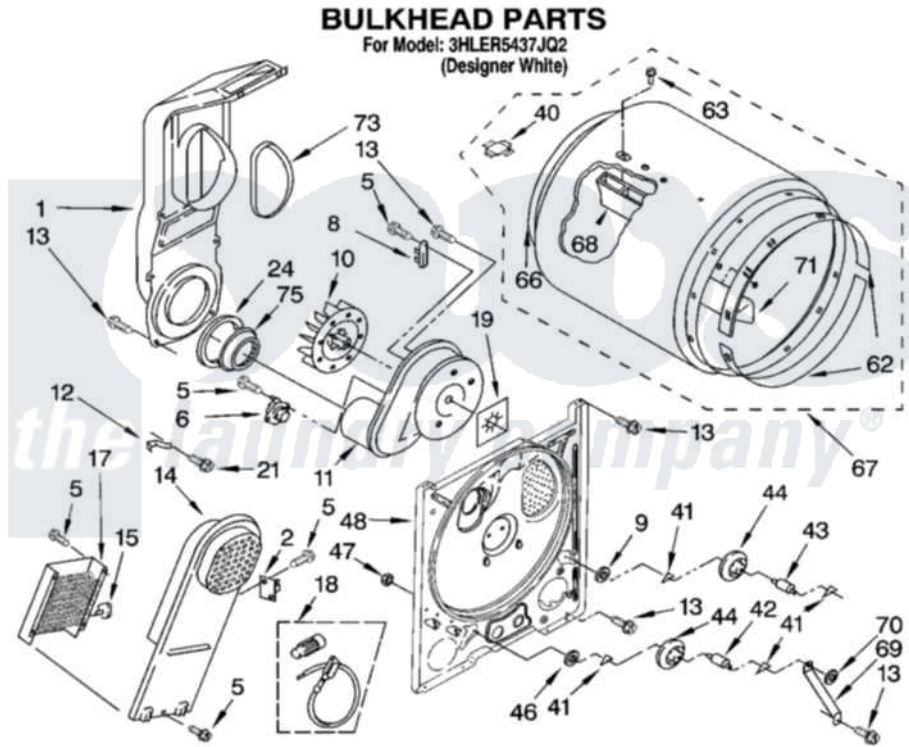

Whirlpool 3HLER5437JQ2 03 - BULKHEAD PARTS

8180226

5

Whirlpool [Residential Whirlpool 3HLER5437JQ2 Dryer Parts](#) Parts Diagram 03 - BULKHEAD PARTS
 Click on the part number to view part

Item	Original Part Number	Replaced By	Status	Part Description
1	348368			Lint Chute Assembly
2	3977393	279816		Cutoff-Tml
5	90767			Screw, 8A X 3/8 HeX Washer Head Tapping
6	3387137			Thermostat, Internal-Bias
8	694511	3392519		Thermal Limiter
9	3388703			Washer, Support
10	694089			Wheel, Blower
11	8557384	8577230		Housing, Blower
12	3398161			CLIP
13	343641	681414		Screw, 10AB X 1/2
14	3397566	8541818		Box, Heater
15	3977749			Thermostat, 200/120F
17	3403586	279843		Element
18	279457			Wire Kit, Terminal
19	3394196			Seal, Blower Shaft
21	489463			Screw, 8-18 X 1/16

24	347139		Seal, Lint Chute
40	8066086		Plug, Drum Hole
41	690997		Washer, Thrust
42	3399506	W10359270	Shaft, Drum Roller Threads
43	3399507	W10359269	Shaft, Drum Roller Threads
44	3397588	349241T	Support
46	348197		Washer, Support
47	3359452		Nut, Lock
48	3403410		Bulkhead
62	692526	279441	BeaRng-Rng
63	97787	W10109200	Screw, Baffle Mounting
66	3406130	279857	Seal
67	695587		Drum Assembly
68	692490		Baffle, Drum
69	3976434		Bracket, Support Shaft
70	90296		Nut, Push On
71	3403636		Baffle, Drum
73	339956		Seal, Air Duct To Bulkhead
75	696302		Shield, Exhaust