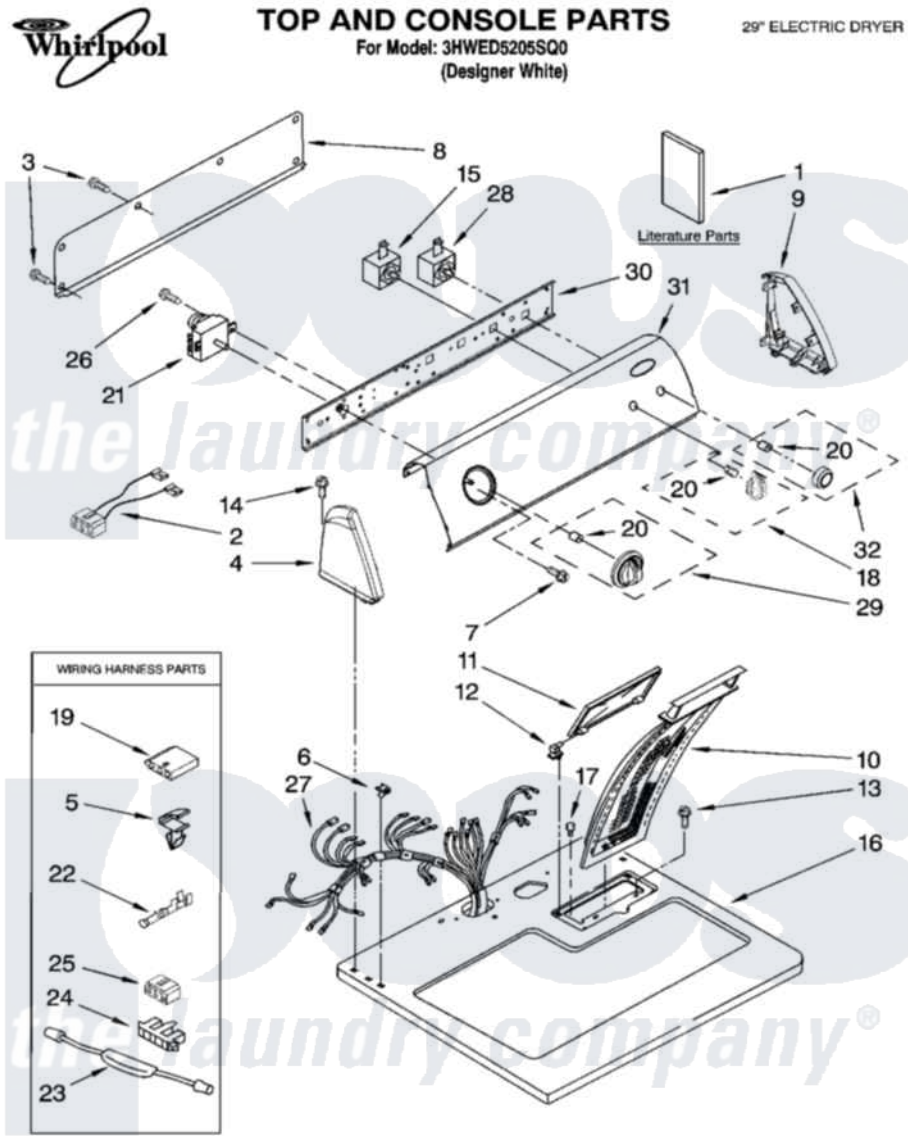

Whirlpool 3HWED5205SQ0 01 - TOP AND CONSOLE PARTS

2-08 Litho in U.S.A. (LAN)

1

Part No. W10114402 Rev. B

Whirlpool [Residential Whirlpool 3HWED5205SQ0 Dryer Parts](#) Parts Diagram 01 - TOP AND CONSOLE PARTS
 Click on the part number to view part

Item	Original Part Number	Replaced By	Status	Part Description
1	W10173830		Not Available	Use & Care Guide
"	W10173831		Not Available	Installation Instructions
"	W10139649		Not Available	Wiring Diagram
2	3976565			Wire Jumper Assembly
3	693995			Screw, Hex Head
4	8271369	279962		Endcap
5	3394427			Clip-Harness
6	357213			Nut, Push-In
7	8533951	3400859		Screw, Grounding
8	8274261			Do-It-Yourself Repair Manuals
9	8271363	279962		Endcap
10	349639			HANDLE AND LINT SCREEN ASSEMBLY
11	8283378			Cover, Lint Screen
12	3978605	W10044470		Hinge, RH
"	3978606			Hinge, Lint Lid
				Screw For Mfg. Service

13	688983	487240	Screw, For Mtg. Service Capacitor
14	388326		Screw, 8-18 X 1.25
15	3399638		Switch, Temperature
16	8271390	8521918	Top
17	297535	17258	Bumper
18	8565944		Knob, Control
19	3936144		Do-It-Yourself Repair Manuals
20	8536939		Clip, Knob
21	3396215		Timer 60 Hz
22	94614		Terminal
23	3406626	279872	Resistor
24	3397269		Connector, Timer
25	3347243		Block, Disconnect
26	8533971	90767	Screw, 8A X 3/8 HeX Washer Head Tapping
27	8529856		Harness, Wiring
28	3395382		Switch, Push-To-Start
29	8566061		Timer Knob Assembly
30	8544895		Bracket, Control
31	W10095990		Panel, Control
32	8566065		Knob, Push-To-Start