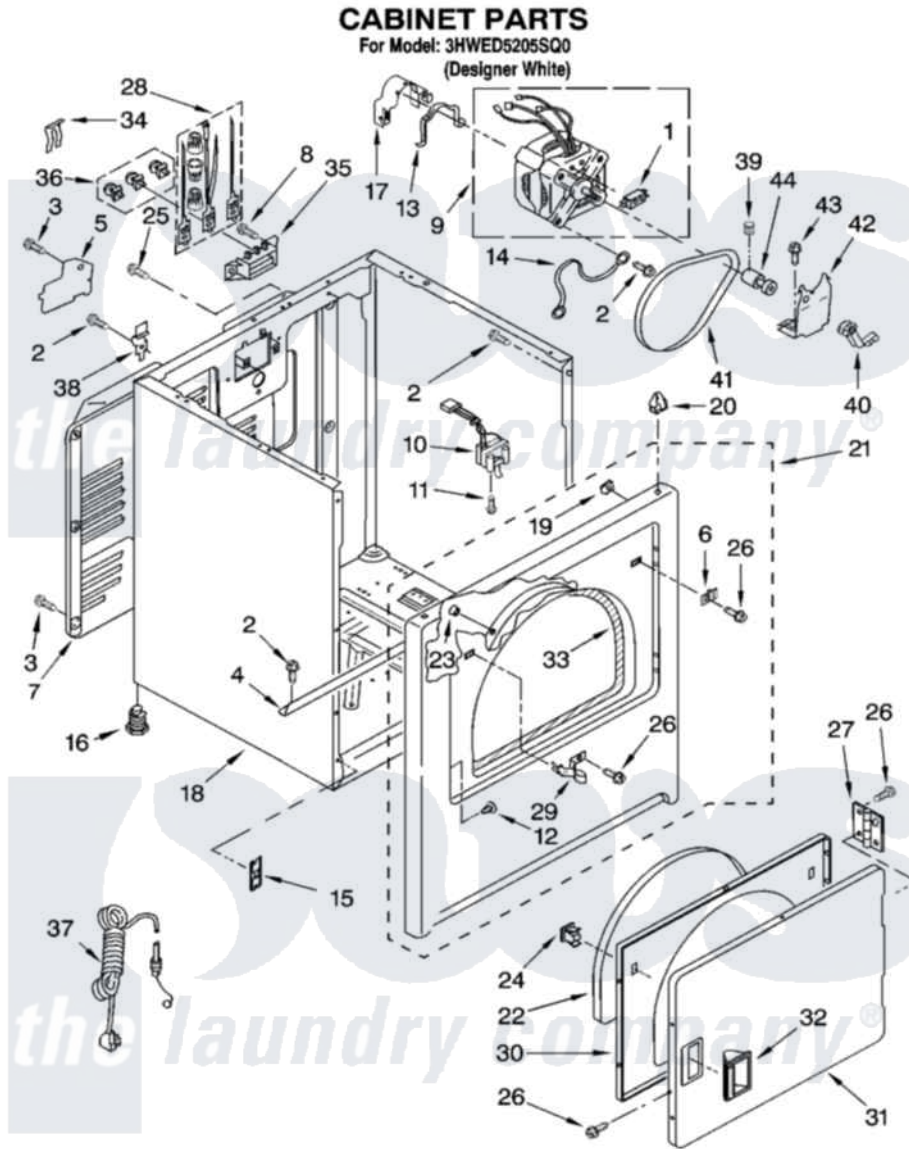

Whirlpool 3HWED5205SQ0 02 - CABINET PARTS

W10114402

3

Whirlpool [Residential Whirlpool 3HWED5205SQ0 Dryer Parts](#) Parts Diagram 02 - CABINET PARTS
Click on the part number to view part

Item	Original Part Number	Replaced By	Status	Part Description
1	3388235			Switch, Centrifugal
2	343641	681414		Screw, 10AB X 1/2
3	693995			Screw, Hex Head
4	8541400			Bracket, Cabinet
5	3396795			Cover, Terminal Block
6	3403630			Plug, Strike Hole
7	3396805	280043		Panel-Rear
8	3393008	308685		Side Trim)
9	685815	W10416572		Motor-Drve
10	3406109	3406107		Door Switch Assembly
11	697773	3395530		Screw
12	3404413			Plug, Hinge Hole
13	660658			Clamp, Motor Mounting 343481 685441
14	690236			Wire, Ground
15	3394083			Clip, Front Panel
16	3392100	49621		Feet-Leveling

17	3404162		Clamp, Motor
18	8530603	8533643	Cabinet
19	98234		Clip, U-Bend
20	690363	18776	Lock, Front Top
21	3403444	279852	Panel
22	3405246		Seal, Door Push-To-Start
23	685203	279220	Clip
24	3389441		Door Catch Assembly
25	697776	4331106	Screw, No.10-32 X 7/16
26	342055	488627	Screw
27	3405514	W10362431	Hinge And Pin Assembly
28	279318		Terminal Tinned And Brass Panel
29	3403431		Strike, Panel
30	3402341		Door, Inner
31	3402335		Door, Front
32	3405184		Handle, Door
33	3406129		Seal And Bearing Assembly
34	694415		Clip, Strain Relief
35	3397659		Block, Terminal
36	279393		Terminal Block Screw Kit
37	W10111542		Cord, Power
38	8066217		Hinge, Top
39	690046	Not Available	SCREW, SET 1/4 - 28 X 3/8
40	691366		Idler And Pulley Assembly
41	W10131364	341241	Belt
42	348780		Base, Motor
43	3400500		Bolt, 3405245 5/16-18 X 3/4
44	685064		Pulley, 50 Hz