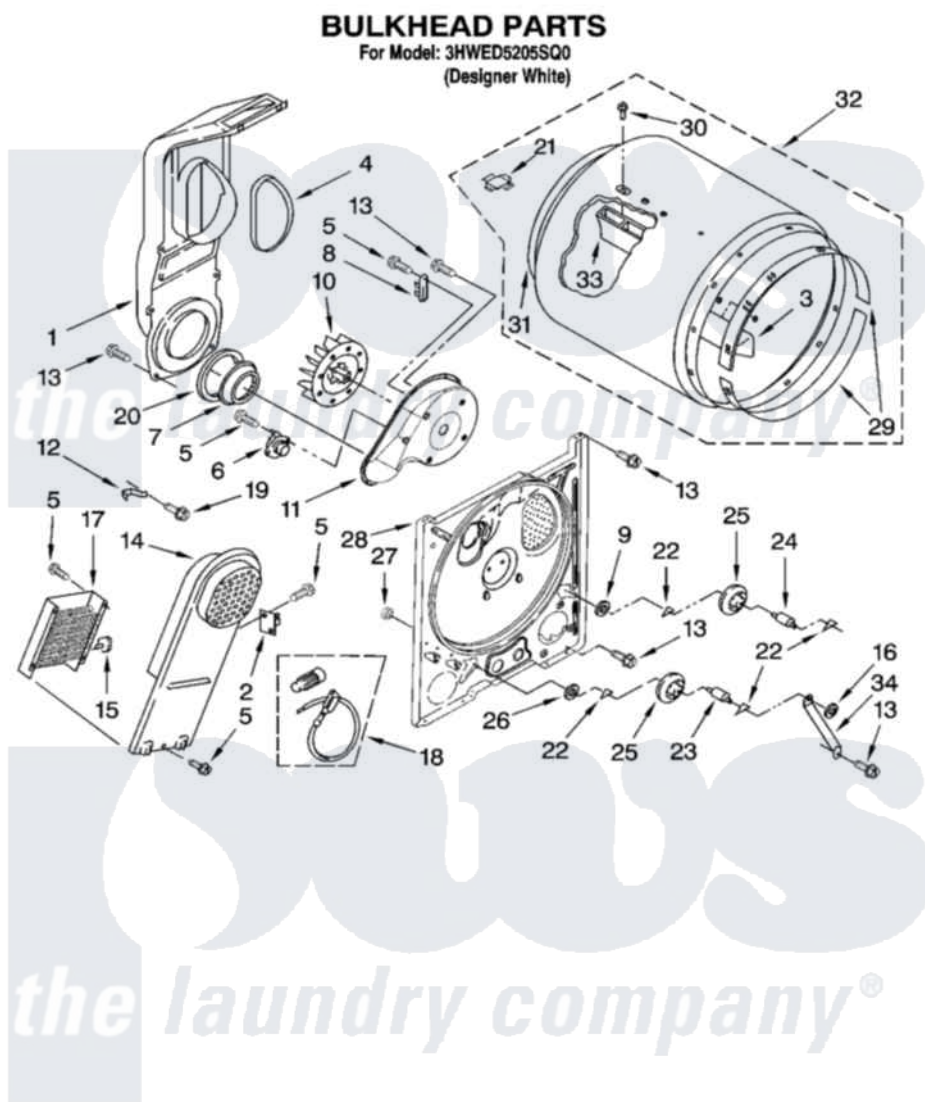

**Whirlpool 3HWED5205SQ0 03 - BULKHEAD PARTS, OPTIONAL PARTS
(NOT INCLUDED)**

W10114402

5

Whirlpool [Residential Whirlpool 3HWED5205SQ0 Dryer Parts](#) Parts Diagram 03 - BULKHEAD PARTS, OPTIONAL PARTS (NOT INCLUDED)

[Click on the part number to view part](#)

Item	Original Part Number	Replaced By	Status	Part Description
1	348368			Lint Chute Assembly
2	3977393	279816		Cutoff-Tml
3	3403636			Baffle, Drum
4	339956			Seal, Air Duct To Bulkhead
5	90767			Screw, 8A X 3/8 HeX Washer Head Tapping
6	3387137			Thermostat, Internal-Bias
7	696302			Shield, Exhaust
8	694511	3392519		Thermal Limiter
9	3388703			Washer, Support
10	694089			Wheel, Blower
11	8577230			Housing, Blower
12	3398161			CLIP
13	343641	681414		Screw, 10AB X 1/2
14	8541818			Box, Heater

15	W10121899		Thermostat, 170 /130F
16	90296		Nut, Push On
17	3403586	279843	Element
18	279457		Wire Kit, Terminal
19	489463		Screw, 8-18 X 1/16
20	347139		Seal, Lint Chute
21	8066086		Plug, Drum Hole
22	690997		Washer, Thrust
23	3399506	W10359270	Shaft, Drum Roller Threads
24	3399507	W10359269	Shaft, Drum Roller Threads
25	3397590	349241T	Support
26	348197		Washer, Support
27	3359452		Nut, Lock
28	3403410		Bulkhead
29	692526	279441	BeaRng-Rng
30	W10109200		Screw, Baffle Mounting
31	3406130	279857	Seal
32	695587		Drum Assembly
33	692490		Baffle, Drum
34	3976434		Bracket, Support Shaft
	BLANK	Not Available	ACCESSORY PARTS
"	3406839		Dry Rack Assembly
"	72017		Paint, Touch-Up
"	350930		Paint, Pressurized Spray B
"	350938		Paint, Pressurized Spray B
"	799344		Paint, Touch-Up)