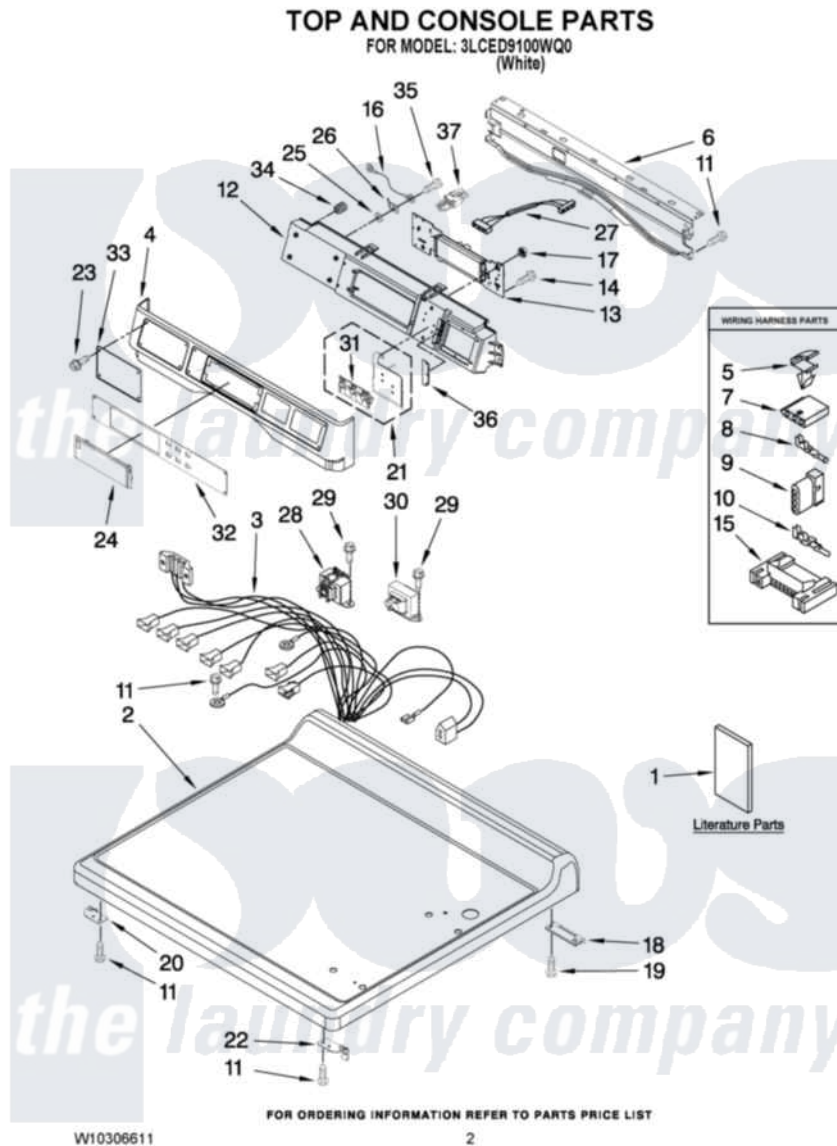

Whirlpool 3LCED9100WQ0 01 - TOP AND CONSOLE PARTS

Whirlpool Residential Whirlpool 3LCED9100WQ0 Dryer Parts Parts Diagram 01 - TOP AND CONSOLE PARTS
Click on the part number to view part

Item	Original Part Number	Replaced By	Status	Part Description
1	W10306613			USER INSTRUCTION
"	W10306597		Not Available	INSTALLATION INSTRUCTION
"	W10306604		Not Available	TECH SHEET
"	W10306611			PARTS LIST
2	W10137410			Top
3	W10111045			Harness, Main
4	W10137459			Console
5	3394427			Clip-Harness
6	8565237			Bracket, Console
7	353424			Plug, Terminal
8	94614			Terminal
9	3936144			Do-It-Yourself Repair Manuals
10	94613	596797		Terminal
11	W10080700			Screw, 8-18 X 1/2
12	W10137427			Console
13	W10166346			User-Interface Assembly

14	489136		Screw, 3-24 X 1/32
15	3395683		Receptacle, Multi-Terminal
16	W10188087		Ground Wire Assembly
17	W10139046		Nut 6-32
18	8565018		Assembly, Hinge And Pin
19	W10080310		Screw, 8-18 X 1/2
20	W10137445		Bracket - Top Panel, Left
21	W10135255		Assembly, Membrane Switch And Backer Plate
22	W10137444		Bracket - Top Panel, Right
23	W10137457		Screw, 8-32 X 3/64
24	W10131114		Cover, Display
25	W10189075		Washer, Brass
26	3373818		Tab-Grounding
27	W10166307		Harness, Communication
28	W10205520		Transformer, 120 To 22.5
29	W10080820		Screw, 8-18 X .298
30	W10237958		Transformer, 240 - 120
31	W10137455		Push Button
32	W10296434	W10348376	Fascia-Console
33	W10296436		Fascia-Dispenser
34	W10189313		Inserts
35	488234		Screw 8-32 X 1/4
36	W10187276		Seal, Console
37	W10133282		Switch, Jumper Service Vault