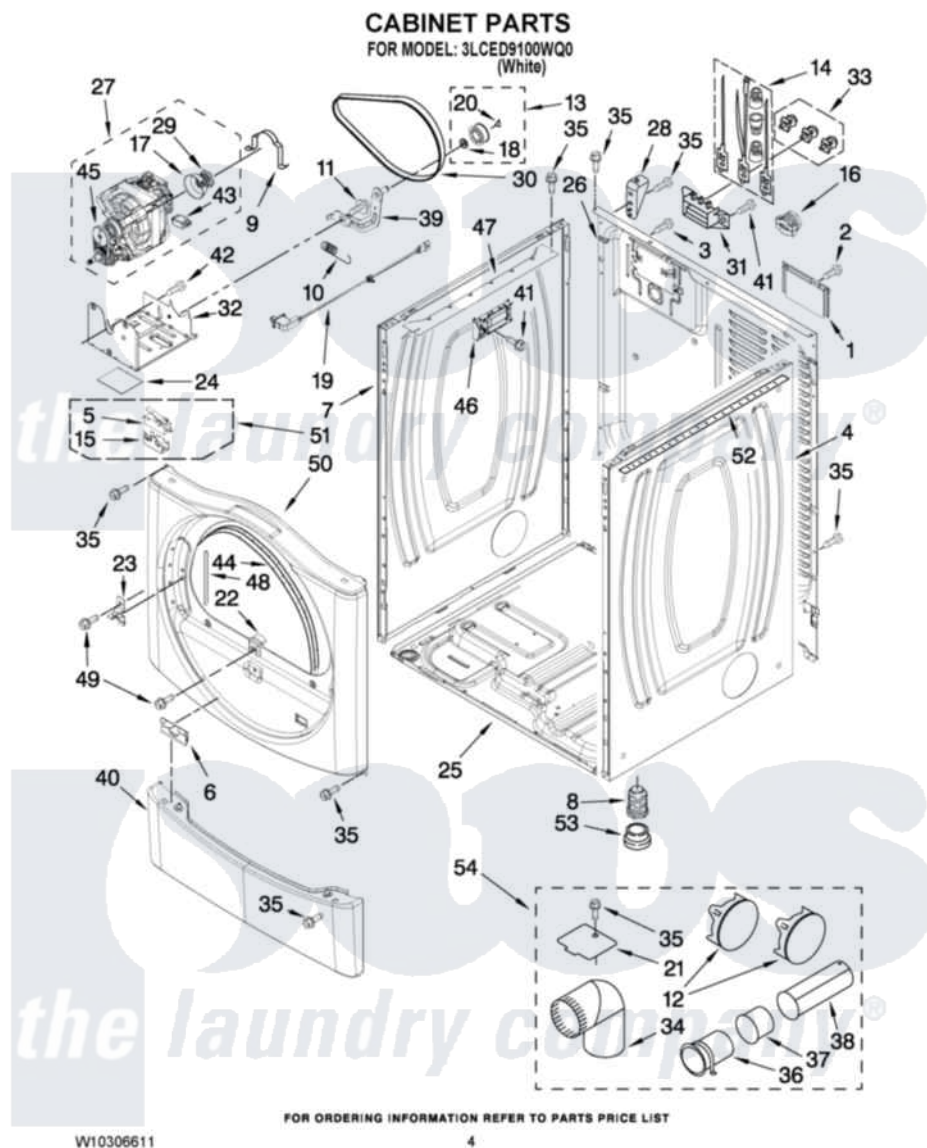

Whirlpool 3LCED9100WQ0 02 - CABINET PARTS

Whirlpool [Residential Whirlpool 3LCED9100WQ0 Dryer Parts](#) Parts Diagram 02 - CABINET PARTS
 Click on the part number to view part

Item	Original Part Number	Replaced By	Status	Part Description
1	W10096918			Cover, Terminal Block
2	3390814	90767		Screw, 8A X 3/8 HeX Washer Head Tapping
3	W10080830			Screw, 10-32 X 5/8
4	8565048			Panel, Side
5	8564010			Assembly, Switch And Actuator
6	8519459			Clip, Toe Panel
7	8565054			Panel, Side
8	3392100	49621		Feet-Leveling
NI	279810			Foot-Optional
9	660658			Clamp, Motor Mounting 343481 685441
10	3387374			Spring, Idler
11	3389420			Retainer-Idler 1/4-20 X 1/16
12	49252			Plug, Multivent
13	3388672	279640		Pulley-ldr

14	279318		Terminal Tinned And Brass Panel
15	8564011		Bracket-Switch
16	8316644		Power Cord, Strain Relief
17	3393657		Restrainer, Belt
18	233520		Washer, Thrust
19	W10251066		Assembly, Door Switch
20	690997		Washer, Thrust
21	8066115	3394331	Plate Cover
22	8565083		Ramp, Door
23	8565122		Strike, Door
24	W10212660		Pad, Sound Dampening
25	W10225178		Base, Cabinet
26	W10225180		Panel, Rear
27	W10142402	W10416574	Motor-Drive
28	W10137398		Stop, Top Panel
29	W10167237		Pulley
30	W10131172		Belt, Drive
31	3397659		Block, Terminal
32	W10135695		Bracket, Motor
33	279393		Terminal Block Screw Kit
34	49026		4" - 90° Elbow
35	W10080700		Screw, 8-18 X 1/2
36	8563747		Exhaust Pipe Medium Pipe
37	8563750		Exhaust Pipe
38	8563749		Exhaust Pipe
39	W10141380	W10344192	Idler Assembly
40	8540621		Panel, Toe
41	W10142290		Screw, 8-18 X 5/16
42	3400934		Assembly, Screw And Insulator
43	3388235		Switch, Centrifugal
44	3387242		Seal, Front Panel
45	3405160		Belt, Drive
46	W10166301		Control Board
47	8563727		Bracket, Control
48	8565043		Plug, Strip Front Panel
49	W10080710		Screw, 10-16 X 1/2
50	W10255282		Front Panel
51	W10259136		Switch, Assembly
52	8318396		Foam-Seal
53	3391943		Boot, Foot
54	279818	W10470674	Dryer Exhaust Kit