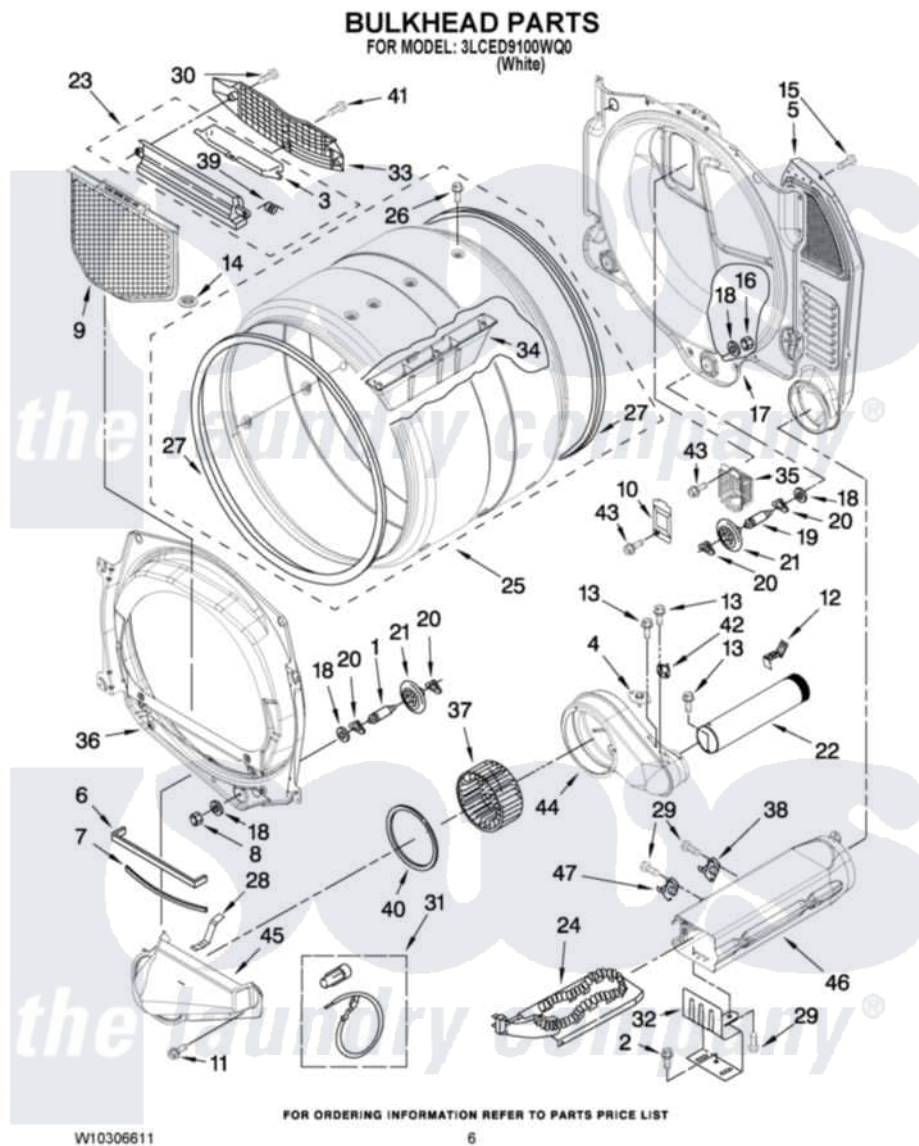

Whirlpool 3LCD9100WQ0 03 - BULKHEAD PARTS

Whirlpool Residential Whirlpool 3LCD9100WQ0 Dryer Parts Parts Diagram 03 - BULKHEAD PARTS
 Click on the part number to view part

Item	Original Part Number	Replaced By	Status	Part Description
1	8575324	W10359271		Shaft, Drum Roller Threads
2	W10080700			Screw, 8-18 X 1/2
3	W10181925			Door, Lint Screen
4	W10167627			Thermal Limiter
5	697354	3387911		Duct-Air
6	697813			Seal, Outlet Housing
7	697814	697813		Seal, Outlet Housing
8	W10080210			Nut, 3/8 X 16
9	W10049370	W10120998		Screen
10	3402841	8532165		Lens, Drum Light
11	W10080380			Screw, 10-16 X 3/4
12	8572105			Retainer, Toe Panel
13	W10080820			Screw, 8-18 X .298
14	W10128544			Housing-Outlet
15	W10080390	693995		Screw, Hex Head
16	W10080190			Nut, 3/8-16

17	W10080170		Bulkhead, Rear
18	W10080960		Washer, Support
19	8575325	W10359272	Shaft, Roller Drum Threads
20	690997		Washer, Thrust
21	8536973	W10314173	Support
22	W10225179		Exhaust Pipe
23	W10181928		Outlet Housing Assembly
24	3387749		Element, Heater
25	W10233255		Complete Drum
26	W10219342		Screw, Baffle Mounting
27	W10166807	280114	Seal
28	8066208		Clip-Exhaust
29	W10080280		Screw, 8-18 X 3/8
30	W10080640		Screw, 10-16 X 1/2
31	279457		Wire Kit, Terminal
32	W10119253	8066099	Bracket, Heater Box
33	W10181926		Grille, Outlet
34	W10153409		Baffle, Drum
35	8578825		Bracket, Drum Light
36	8565061		Bulkhead, Front
37	W10168564	W10349492	Wheel, Blower
38	W10141623	W10154212	Cutoff-Tml
39	3394986		Spring, Lint Screen Door
40	697770		Seal, Cover Plate Blower Housing
41	695240	488729	Screw
42	8577274		Thermostat 295F
43	W10080360		Screw, 8-15 X 1/2
44	W10151271		Housing, Blower
45	W10286419		Lint Duct Assembly
46	3392537		Box, Heater
47	W10168175		Thermostat, High-Limit 250/170-Nc