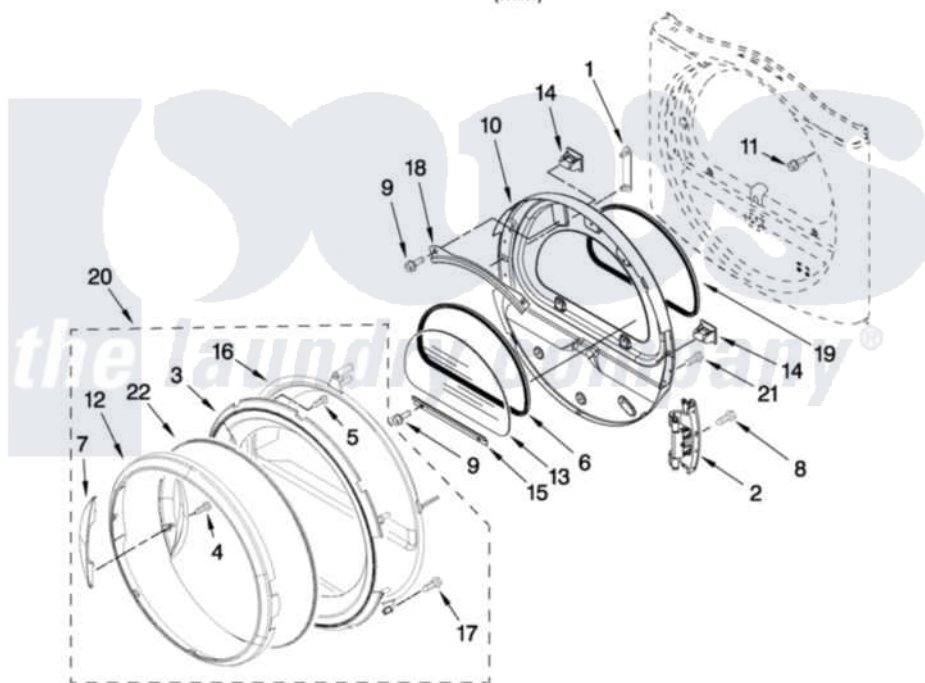

Whirlpool 3LCD9100WQ0 04 - DOOR PARTS

DOOR PARTS FOR MODEL: 3LCD9100WQ0 (White)

W10306611

FOR ORDERING INFORMATION REFER TO PARTS PRICE LIST

8

[Whirlpool Residential Whirlpool 3LCD9100WQ0 Dryer Parts](#) Parts Diagram 04 - DOOR PARTS

[Click on the part number to view part](#)

Item	Original Part Number	Replaced By	Status	Part Description
1	8565119			Label, Hinge Hole Cover
2	W10304672	8578887		Door Hinge Assembly
3	8565111	8578420		Window
4	W10080840			Screw, 8-18 X 5/8
5	3400618			Screw, 6-19 X 3/8
6	8579663			Seal, Window
7	8576578			Handle, Door
8	W10159996			Screw, 10-24 X 25/64
9	W10080720			Screw, 10-16
10	W10259900	W10164062		Door Assembly
11	W10080340			Screw, 8-18 x 11/16
12	8576577			Door, Outer Ring
13	W10286878			Window
14	690081	279570		Latch
15	8519354			Retainer-Window
16	8580059			Door, Intermediate

17	8534022	Screw, 8-18 X 1/16
18	8519356	Retainer-Window
19	W10163915	Door Seal
20	W10306556	Outer Door, Assembly
21	9742177	Screw, 8-18 X .625
22	W10174863	Door Screen