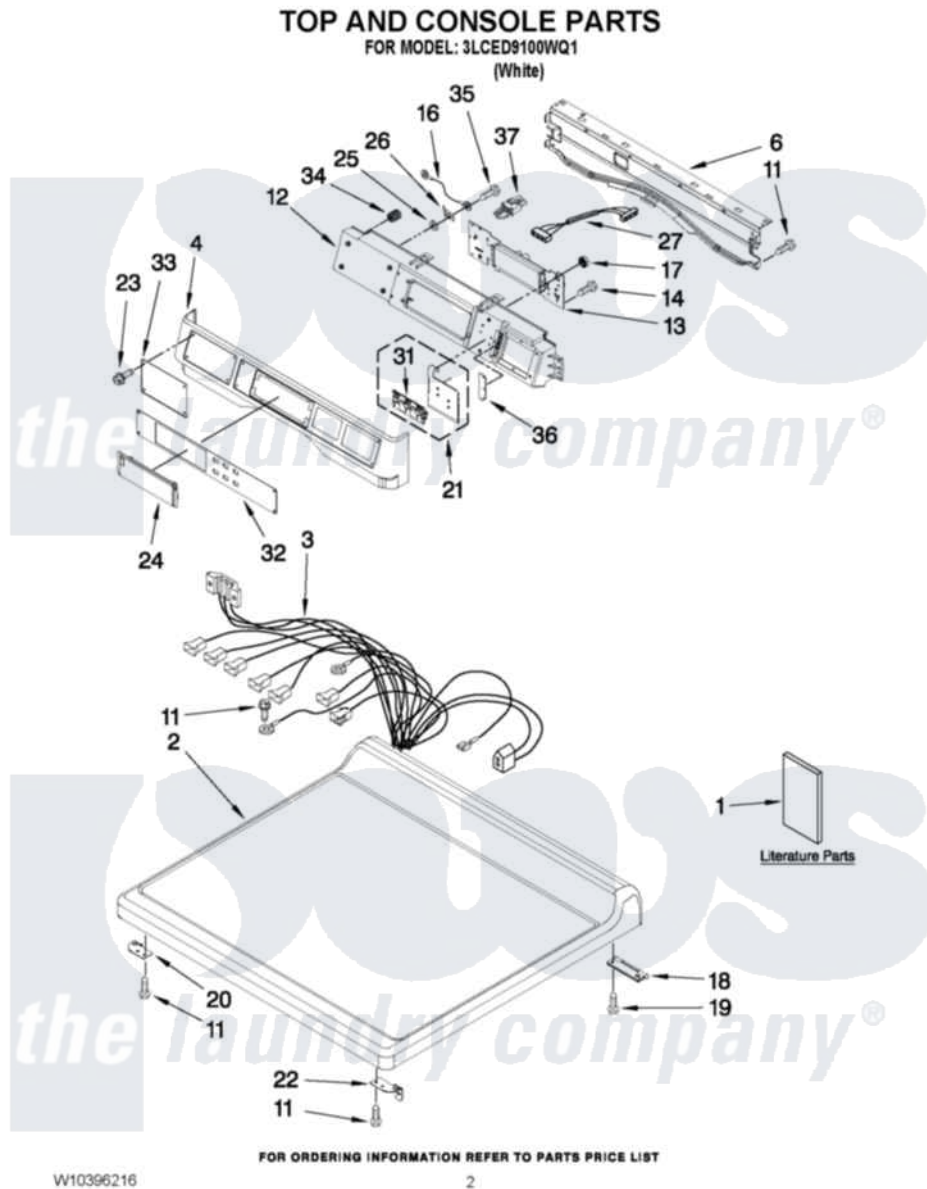

Whirlpool 3LCED9100WQ1 01 - TOP AND CONSOLE PARTS

Whirlpool [Residential Whirlpool 3LCED9100WQ1 Dryer Parts](#) Parts Diagram 01 - TOP AND CONSOLE PARTS
Click on the part number to view part

Item	Original Part Number	Replaced By	Status	Part Description
1	W10306613			USER INSTRUCTION
"	W10306597		Not Available	INSTALLATION INSTRUCTION
"	W10306604		Not Available	TECH SHEET
2	W10137410			Top
3	W10386326			Harness, Main
4	W10137459			Console
6	8565237			Bracket, Console
11	342055	488627		Screw
12	W10137427			Console
13	W10166346			User-Interface Assembly
14	489136			Screw, 3-24 X 1/32
16	W10188087			Ground Wire Assembly
17	W10139046			Nut 6-32
18	8565018			Assembly, Hinge And Pin
19	3390647	488729		Screw
20	W10137445			Bracket - Top Panel, Left

21	W10135255	Assembly, Membrane Switch And Backer Plate
22	W10137444	Bracket - Top Panel, Right
23	W10137457	Screw, 8-32 X 3/64
24	W10267645	Cover, Display
25	W10189075	Washer, Brass
26	3373818	Tab-Grounding
27	W10166307	Harness, Communication
31	W10137455	Push Button
32	W10348376	Fascia-Console
33	W10348373	Fascia-Dispenser
34	W10189313	Inserts
35	488234	Screw 8-32 X 1/4
36	W10187276	Seal, Console
37	W10133282	Switch, Jumper Service Vault