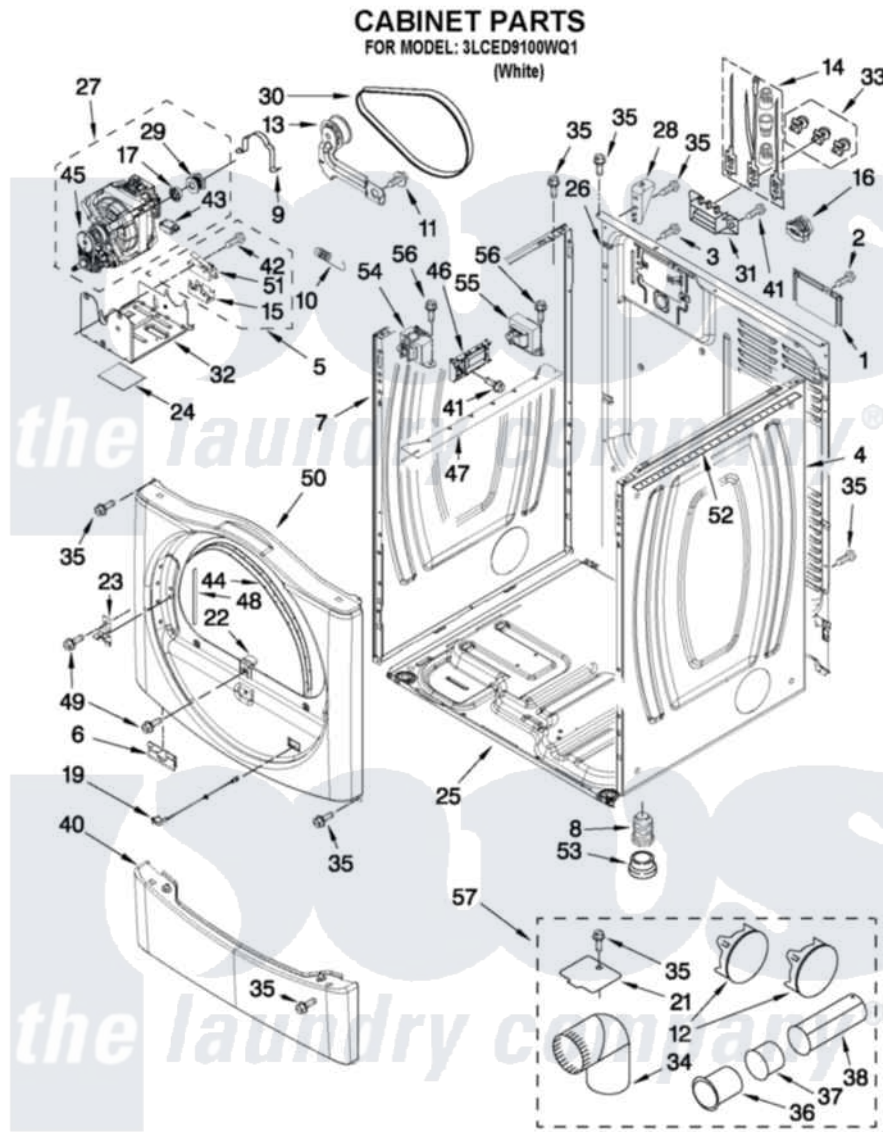

# Whirlpool 3LCD9100WQ1 02 - CABINET PARTS

W10396216

FOR ORDERING INFORMATION REFER TO PARTS PRICE LIST

4

Whirlpool [Residential Whirlpool 3LCD9100WQ1 Dryer Parts](#) Parts Diagram 02 - CABINET PARTS  
Click on the part number to view part

Item	Original Part Number	Replaced By	Status	Part Description
1	<a href="#">W10096918</a>			Cover, Terminal Block
2	3390814	<a href="#">90767</a>		Screw, 8A X 3/8 HeX Washer Head Tapping
3	<a href="#">W10080830</a>			Screw, 10-32 X 5/8
4	<a href="#">8565048</a>			Panel, Side
5	<a href="#">W10410873</a>			Assembly, Switch And Actuator
6	<a href="#">8519459</a>			Clip, Toe Panel
7	<a href="#">8565054</a>			Panel, Side
8	3392100	<a href="#">49621</a>		Feet-Leveling
"	<a href="#">279810</a>			Foot-Optional
9	<a href="#">660658</a>			Clamp, Motor Mounting 343481 685441
10	<a href="#">3387374</a>			Spring, Idler
11	<a href="#">3389420</a>			Retainer-Idler 1/4-20 X 1/16
12	<a href="#">49252</a>			Plug, Multivent
13	<a href="#">W10344192</a>			Idler Assembly