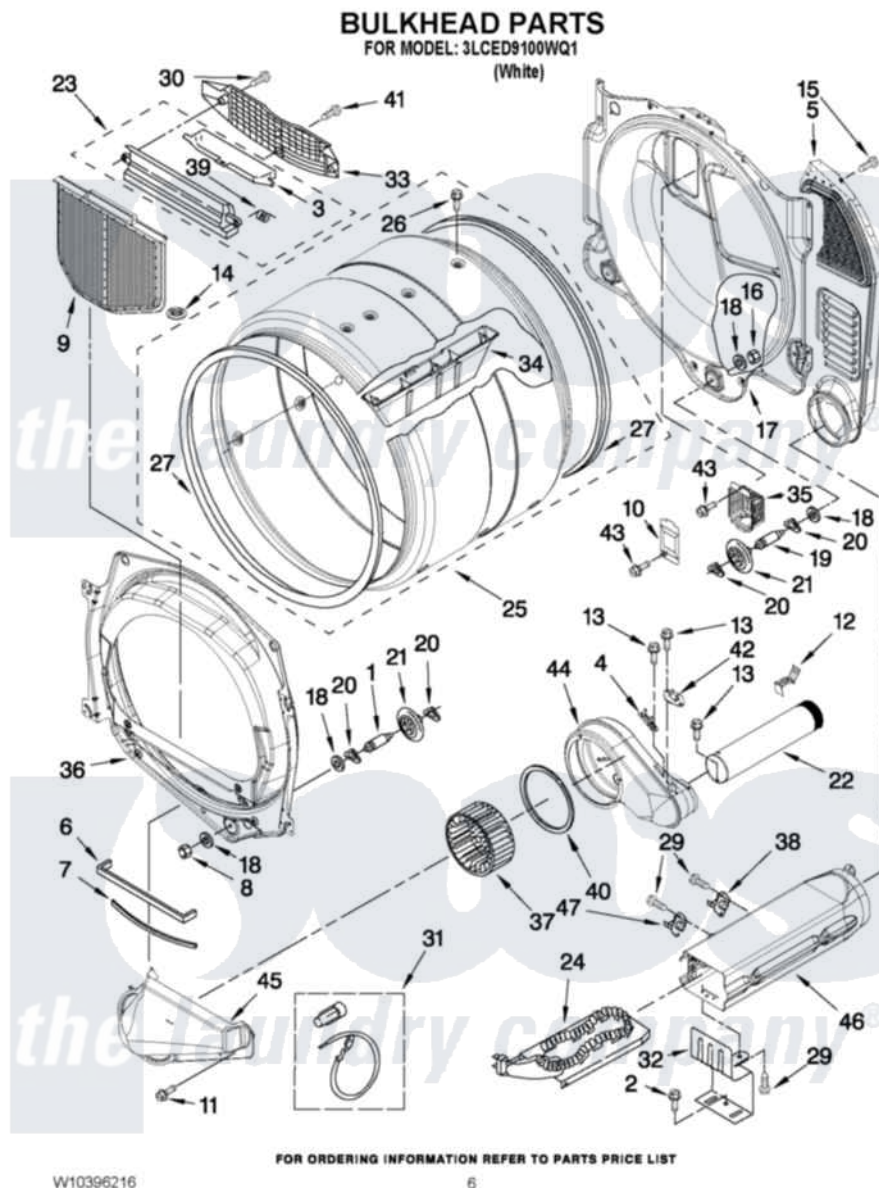

Whirlpool 3LCD9100WQ1 03 - BULKHEAD PARTS

Whirlpool [Residential Whirlpool 3LCD9100WQ1 Dryer Parts](#) Parts Diagram 03 - BULKHEAD PARTS
Click on the part number to view part

Item	Original Part Number	Replaced By	Status	Part Description
1	8575324	W10359271		Shaft, Drum Roller Threads
2	3390647	488729		Screw
3	W10181925			Door, Lint Screen
4	W10167627			Thermal Limiter
5	697354	3387911		Duct-Air
6	697813			Seal, Outlet Housing
7	697814	697813		Seal, Outlet Housing
8	3934666	W10080210		Nut, 3/8 X 16
9	W10049370	W10120998		Screen
10	3402841	8532165		Lens, Drum Light
11	489463			Screw, 8-18 X 1/16
12	8572105			Retainer, Toe Panel
13	8533971	90767		Screw, 8A X 3/8 HeX Washer Head Tapping
14	W10128544			Housing-Outlet
15	3390647	488729		Screw
16	W10001120	W10080190		Nut, 3/8-16

17	W10080170		Bulkhead, Rear
18	3387459	W10080960	Washer, Support
19	8575325	W10359272	Shaft, Roller Drum Threads
20	690997		Washer, Thrust
21	W10314171		Roller, Support Assembly
22	W10225179		Exhaust Pipe
23	W10181928		Outlet Housing Assembly
24	3387749		Element, Heater
25	W10233255		Complete Drum
26	W10219342		Screw, Baffle Mounting
27	W10166807	280114	Seal
29	693995		Screw, Hex Head
30	W10080640		Screw, 10-16 X 1/2
31	279457		Wire Kit, Terminal
32	W10119253	8066099	Bracket, Heater Box
33	W10181926		Grille, Outlet
34	W10153409		Baffle, Drum
35	8578825		Bracket, Drum Light
36	8565061		Bulkhead, Front
37	W10349492		Wheel, Blower
38	W10141623	W10154212	Cutoff-Tml
39	3394986		Spring, Lint Screen Door
40	697770		Seal, Cover Plate Blower Housing
41	695240	488729	Screw
42	8577274		Thermostat 295F
43	3390647	488729	Screw
44	W10151271		Housing, Blower
45	W10286419		Lint Duct Assembly
46	3392537		Box, Heater
47	W10168175		Thermostat, High-Limit 250/170-Nc