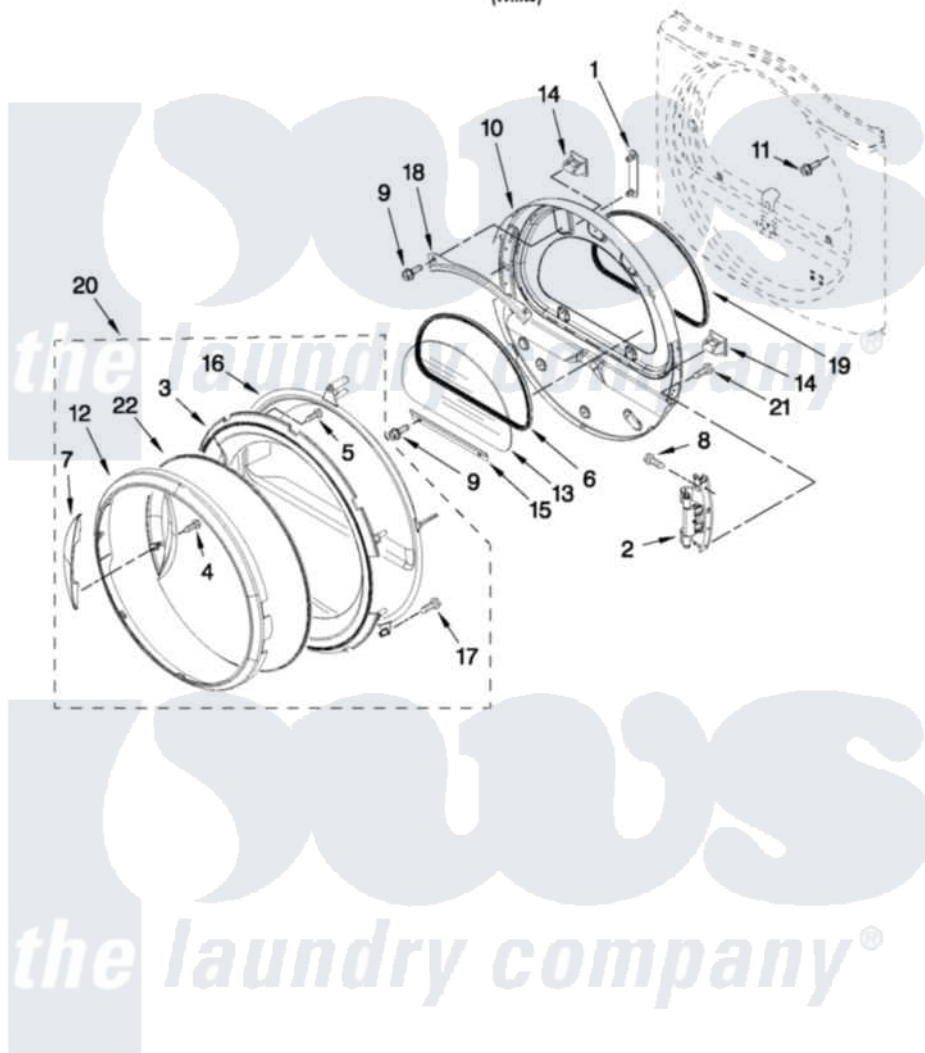

# Whirlpool 3LCED9100WQ1 04 - DOOR PARTS

## DOOR PARTS FOR MODEL: 3LCED9100WQ1 (White)

FOR ORDERING INFORMATION REFER TO PARTS PRICE LIST

W10396216

8

[Whirlpool Residential Whirlpool 3LCED9100WQ1 Dryer Parts](#) Parts Diagram 04 - DOOR PARTS  
Click on the part number to view part

|    |                           |                      |
|----|---------------------------|----------------------|
| 17 | <a href="#">8534022</a>   | Screw, 8-18 X 1/16   |
| 18 | <a href="#">8519356</a>   | Retainer-Window      |
| 19 | <a href="#">W10163915</a> | Door Seal            |
| 20 | <a href="#">W10306556</a> | Outer Door, Assembly |
| 21 | <a href="#">9742177</a>   | Screw, 8-18 X .625   |
| 22 | <a href="#">W10174863</a> | Door Screen          |