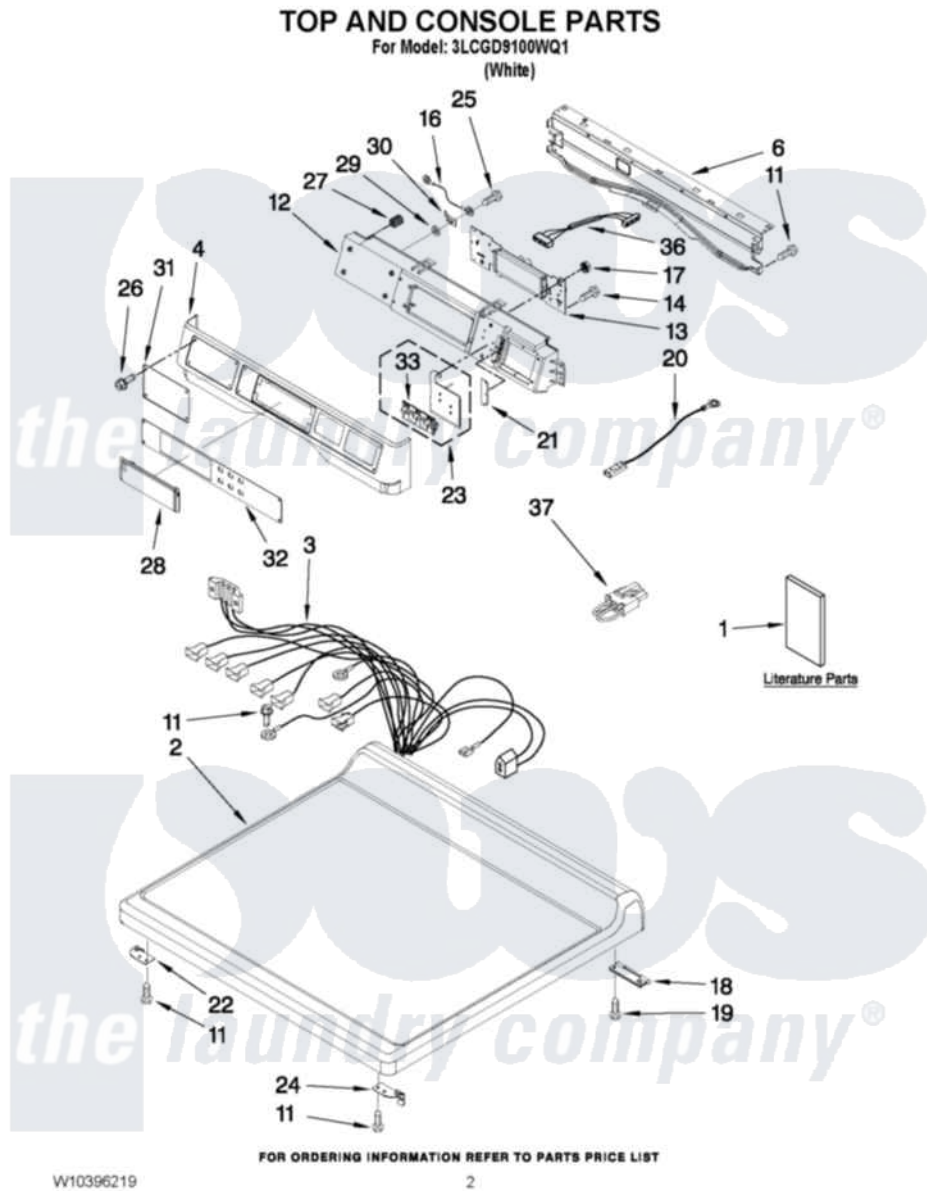

# Whirlpool 3LCGD9100WQ1 01 - TOP AND CONSOLE PARTS

Whirlpool [Residential Whirlpool 3LCGD9100WQ1 Dryer Parts](#) Parts Diagram 01 - TOP AND CONSOLE PARTS  
Click on the part number to view part

Item	Original Part Number	Replaced By	Status	Part Description
1	W10310116			USER INSTRUCTION
"	W10310126		Not Available	INSTALLATION INSTRUCTION
"	W10306604		Not Available	TECH SHEET
2	<a href="#">W10137410</a>			Top
3	<a href="#">W10386327</a>			Harness, Main
4	<a href="#">W10137459</a>			Console
6	<a href="#">8565237</a>			Bracket, Console
11	342055	<a href="#">488627</a>		Screw
12	<a href="#">W10137427</a>			Console
13	<a href="#">W10166346</a>			User-Interface Assembly
14	<a href="#">489136</a>			Screw, 3-24 X 1/32
16	<a href="#">W10188087</a>			Ground Wire Assembly
17	<a href="#">W10139046</a>			Nut 6-32
18	<a href="#">8565018</a>			Assembly, Hinge And Pin
19	3390647	<a href="#">488729</a>		Screw
20	<a href="#">W10257051</a>			Jumper, Static

21	<a href="#">W10187276</a>	Seal, Console
22	<a href="#">W10137445</a>	Bracket - Top Panel, Left
23	<a href="#">W10135255</a>	Assembly, Membrane Switch And Backer Plate
24	<a href="#">W10137444</a>	Bracket - Top Panel, Right
25	<a href="#">488234</a>	Screw 8-32 X 1/4
26	<a href="#">W10137457</a>	Screw, 8-32 X 3/64
27	<a href="#">W10189313</a>	Inserts
28	<a href="#">W10267645</a>	Cover, Display
29	<a href="#">W10189075</a>	Washer, Brass
30	<a href="#">3373818</a>	Tab-Grounding
31	<a href="#">W10348373</a>	Fascia-Dispenser
32	<a href="#">W10348376</a>	Fascia-Console
33	<a href="#">W10137455</a>	Push Button
36	<a href="#">W10166307</a>	Harness, Communication
37	<a href="#">W10133282</a>	Switch, Jumper Service Vault