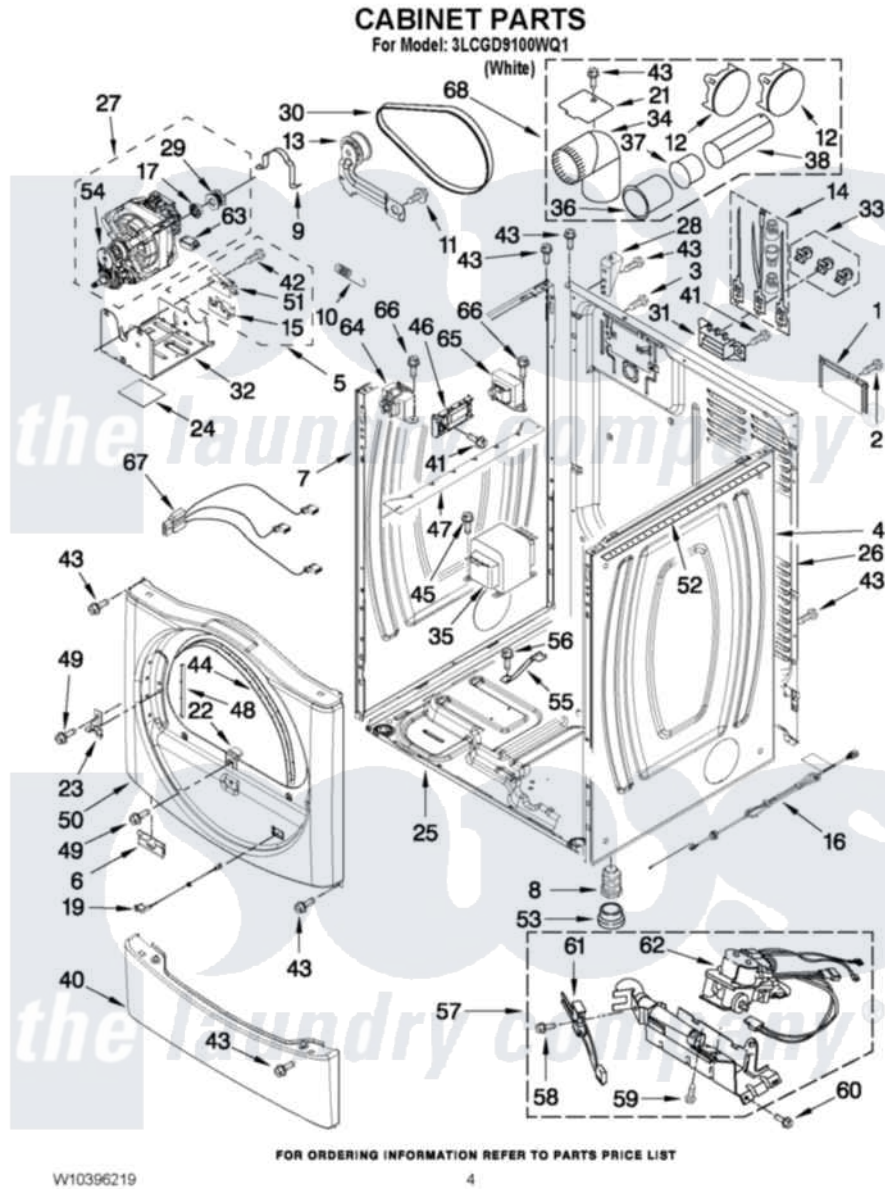

Whirlpool 3LCGD9100WQ1 02 - CABINET PARTS

Whirlpool [Residential Whirlpool 3LCGD9100WQ1 Dryer Parts](#) Parts Diagram 02 - CABINET PARTS
Click on the part number to view part

Item	Original Part Number	Replaced By	Status	Part Description
1	W10096918			Cover, Terminal Block
2	3390814	90767		Screw, 8A X 3/8 HeX Washer Head Tapping
3	8533974	4331106		Screw, No.10-32 X 7/16
4	8565048			Panel, Side
5	W10410873			Assembly, Switch And Actuator
6	8519459			Clip, Toe Panel
7	8565054			Panel, Side
8	3392100	49621		Feet-Leveling
NI	279810			Foot-Optional
9	660658			Clamp, Motor Mounting 343481 685441
10	3387374			Spring, Idler
11	3389420			Retainer-Idler 1/4-20 X 1/16
12	49252			Plug, Multivalent
13	W10344192			Idler Assembly