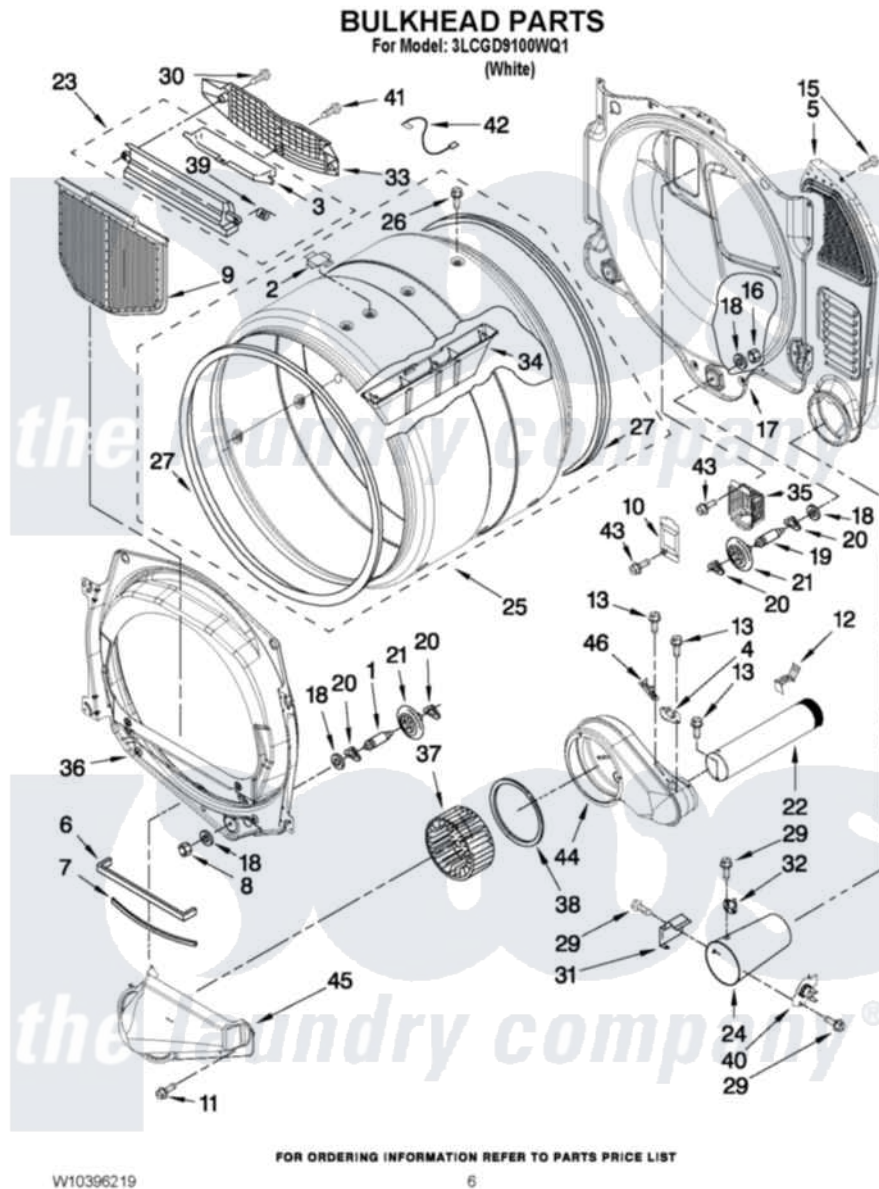

Whirlpool 3LCGD9100WQ1 03 - BULKHEAD PARTS

Whirlpool [Residential Whirlpool 3LCGD9100WQ1 Dryer Parts](#) Parts Diagram 03 - BULKHEAD PARTS
Click on the part number to view part

Item	Original Part Number	Replaced By	Status	Part Description
1	8575324	W10359271		Shaft, Drum Roller Threads
2	W10128544			Housing-Outlet
3	W10181925			Door, Lint Screen
4	8577274			Thermostat 295F
5	3394346			Air Duct Assembly
6	697813			Seal, Outlet Housing
7	697814	697813		Seal, Outlet Housing
8	3934666	W10080210		Nut, 3/8 X 16
9	W10049370	W10120998		Screen
10	3402841	8532165		Lens, Drum Light
11	489463			Screw, 8-18 X 1/16
12	8572105			Retainer, Toe Panel
13	8533971	90767		Screw, 8A X 3/8 HeX Washer Head Tapping
15	693995			Screw, Hex Head
16	W10001120	W10080190		Nut, 3/8-16
17	W10080170			Bulkhead, Rear

18	3387459	W10080960	Washer, Support
19	8575325	W10359272	Shaft, Roller Drum Threads
20	690997		Washer, Thrust
21	W10314171		Roller, Support Assembly
22	W10225179		Exhaust Pipe
23	W10181928		Outlet Housing Assembly
24	8573824		Funnel, Burner
25	W10233255		Complete Drum
26	W10219342		Screw, Baffle Mounting
27	W10166807	280114	Seal
29	90767		Screw, 8A X 3/8 HeX Washer Head Tapping
30	W10080640		Screw, 10-16 X 1/2
31	338906		Radiant, Sensor
32	W10206703		Thermostat, High-Limit 255 F
33	W10181926		Grille, Outlet
34	W10153409		Baffle, Drum
35	8578825		Bracket, Drum Light
36	8565061		Bulkhead, Front
37	W10349492		Wheel, Blower
38	W10181918		Foam-Seal
39	3394986		Spring, Lint Screen Door
40	W10181549		Thermal-Cutoff
41	695240	488729	Screw
42	3401707		Jumper, Tco-High Limit
43	3390647	488729	Screw
44	W10119255		Housing, Blower
45	W10286419		Lint Duct Assembly
46	3392519		Thermal Limiter