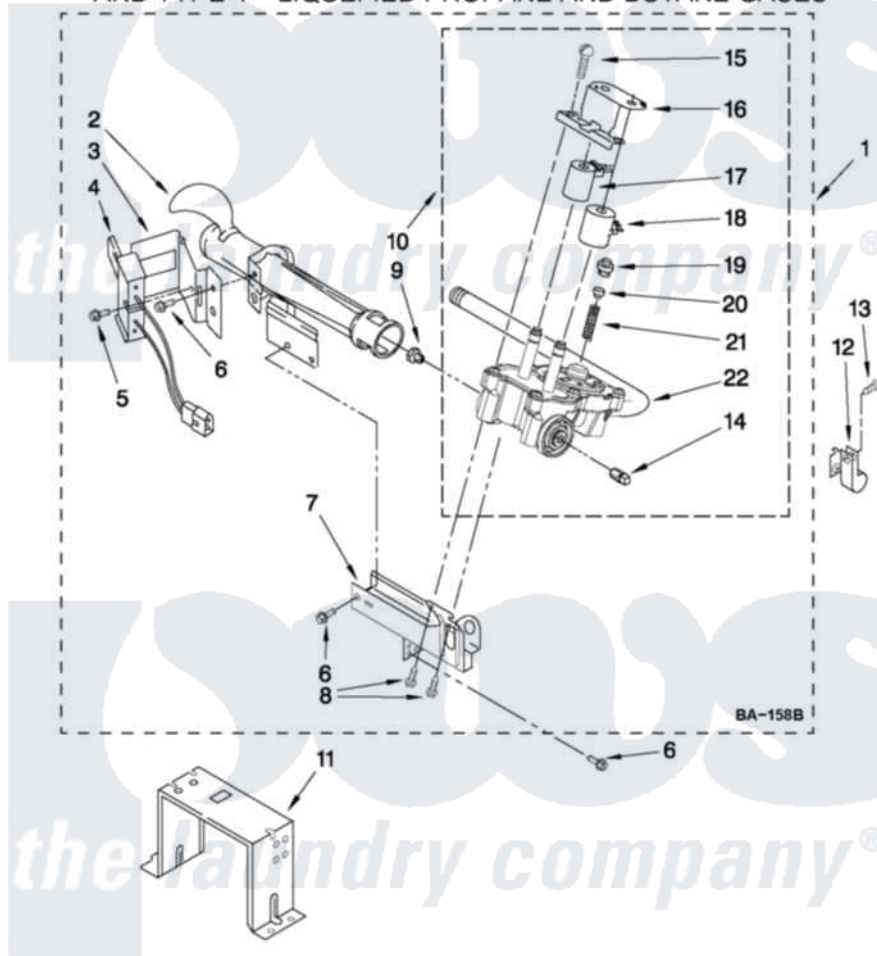

# Whirlpool 3LCGD9100WQ1 04 - W10096909 BURNER ASSEMBLY

## W10096909 BURNER ASSEMBLY

For Model: 3LCGD9100WQ1  
(White)

USE WITH TYPE 1 - NATURAL, TYPE 2 - MIXED,  
AND TYPE 4 - LIQUEFIED PROPANE AND BUTANE GASES

FOR ORDERING INFORMATION REFER TO PARTS PRICE LIST

W10396219

8

Whirlpool [Residential Whirlpool 3LCGD9100WQ1 Dryer Parts](#) Parts Diagram 04 - W10096909 BURNER ASSEMBLY  
Click on the part number to view part

Item	Original Part Number	Replaced By	Status	Part Description
1	<a href="#">W10096909</a>			Burner Assembly 50 Hz
2	688617	<a href="#">693140</a>		Burner
3	<a href="#">694298</a>			Bracket, Ignitor
4	686590	<a href="#">279311</a>		Ignitor
5	W10080730	<a href="#">3393909</a>		Screw, 8-32 X 7/8
6	<a href="#">W10080320</a>			Screw, 10-16 X 1/2
7	3389871		Not Available	Base, Burner
8	W10080630	<a href="#">3387057</a>		Screw, 10-16 X 1/2 Orifice, Burner
9	<a href="#">234660</a>			Orifice, Burner Type 1
10	<a href="#">8281918</a>			Valve, Gas 60 Hz
11	<a href="#">3389889</a>			Bracket, Support
12	<a href="#">3978776</a>			Bracket, Gas Pipe Switch
13	3390647	<a href="#">488729</a>		Screw
14	<a href="#">W10295523</a>			Plug, Pipe
15	<a href="#">694421</a>			Screw, Bracket Mounting
16	<a href="#">694538</a>			Bracket, Shunt