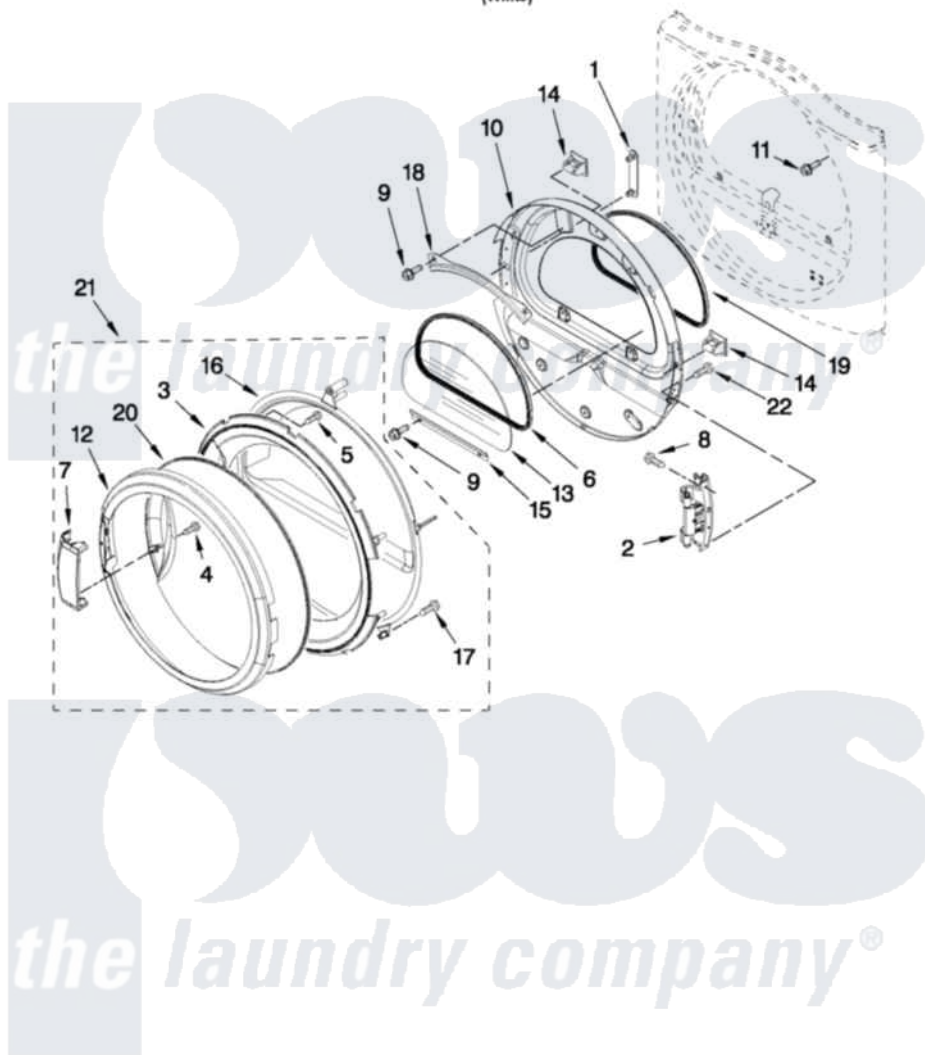

Whirlpool 3LCGD9100WQ1 05 - DOOR PARTS

DOOR PARTS For Model: 3LCGD9100WQ1 (White)

FOR ORDERING INFORMATION REFER TO PARTS PRICE LIST

W10396219

10

[Whirlpool Residential Whirlpool 3LCGD9100WQ1 Dryer Parts](#) Parts Diagram 05 - DOOR PARTS
Click on the part number to view part

Item	Original Part Number	Replaced By	Status	Part Description
1	8565119			Label, Hinge Hole Cover
2	W10304672	8578887		Door Hinge Assembly
3	8565111	8578420		Window
4	9742177			Screw, 8-18 X .625
5	3400618			Screw, 6-19 X 3/8
6	8579663			Seal, Window
7	8576578			Handle, Door
8	W10159996			Screw, 10-24 X 25/64
9	3393258	3373329D		Screw
10	W10259901			Door Assembly
11	355515			Screw, 8-18 X 11/16
12	8576577			Door, Outer Ring
13	W10286878			Window
14	690081	279570		Latch
15	8519354			Retainer-Window
16	8565111	8578420		Window

17	8534022	Screw, 8-18 X 1/16
18	8519356	Retainer-Window
19	W10163915	Door Seal
20	W10174863	Door Screen
21	W10306556	Outer Door, Assembly
22	9742177	Screw, 8-18 X .625