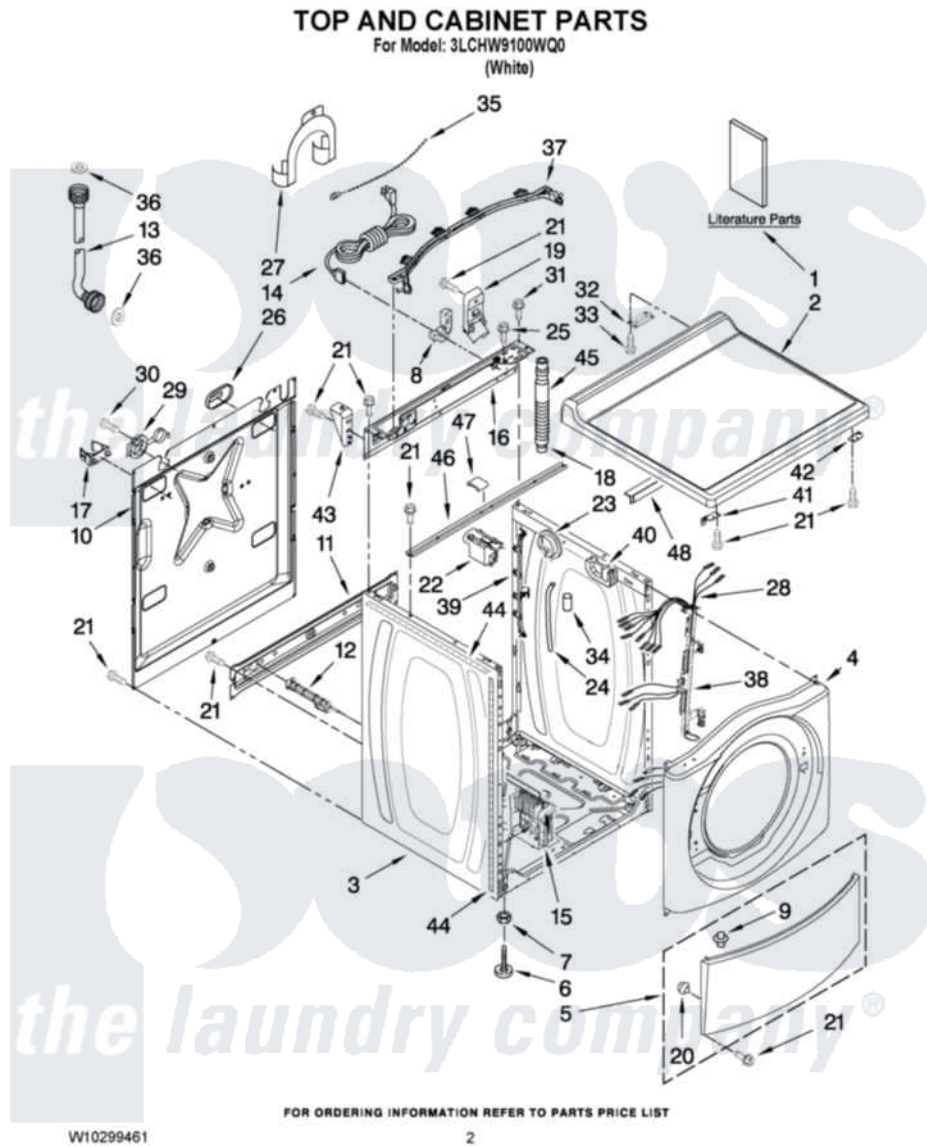

# Whirlpool 3LCHW9100WQ0 01 - TOP AND CABINET PARTS

Whirlpool [Residential Whirlpool 3LCHW9100WQ0 Washer Parts](#) Parts Diagram 01 - TOP AND CABINET PARTS  
Click on the part number to view part

Item	Original Part Number	Replaced By	Status	Part Description
1	W10299462		Not Available	INSTALLATION INSTRUCTIONS
"	W10299458		Not Available	TECH SHEET (ENGLISH)
"	W10222794		Not Available	TECH SHEET (FRENCH)
"	W10299461			REPAIR PARTS LIST
2	<a href="#">W10137410</a>			Top
3	W10201831	<a href="#">W10410294</a>		Cabinet
4	<a href="#">W10306505</a>			Panel, Front
5	8540813	<a href="#">8540664</a>		Toe Panel
6	<a href="#">W10245373</a>			Foot, Leveling
7	<a href="#">3359452</a>			Nut, Lock
8	W10110676	<a href="#">8182635</a>		Strain Relief
9	<a href="#">8518891</a>			Rivet
10	<a href="#">8540582</a>			Panel, Rear
11	<a href="#">W10189659</a>			Brace, Transport
12	W10251449	<a href="#">W10285622</a>		Bolt
13	<a href="#">W10276793</a>			Hose, Water Inlet