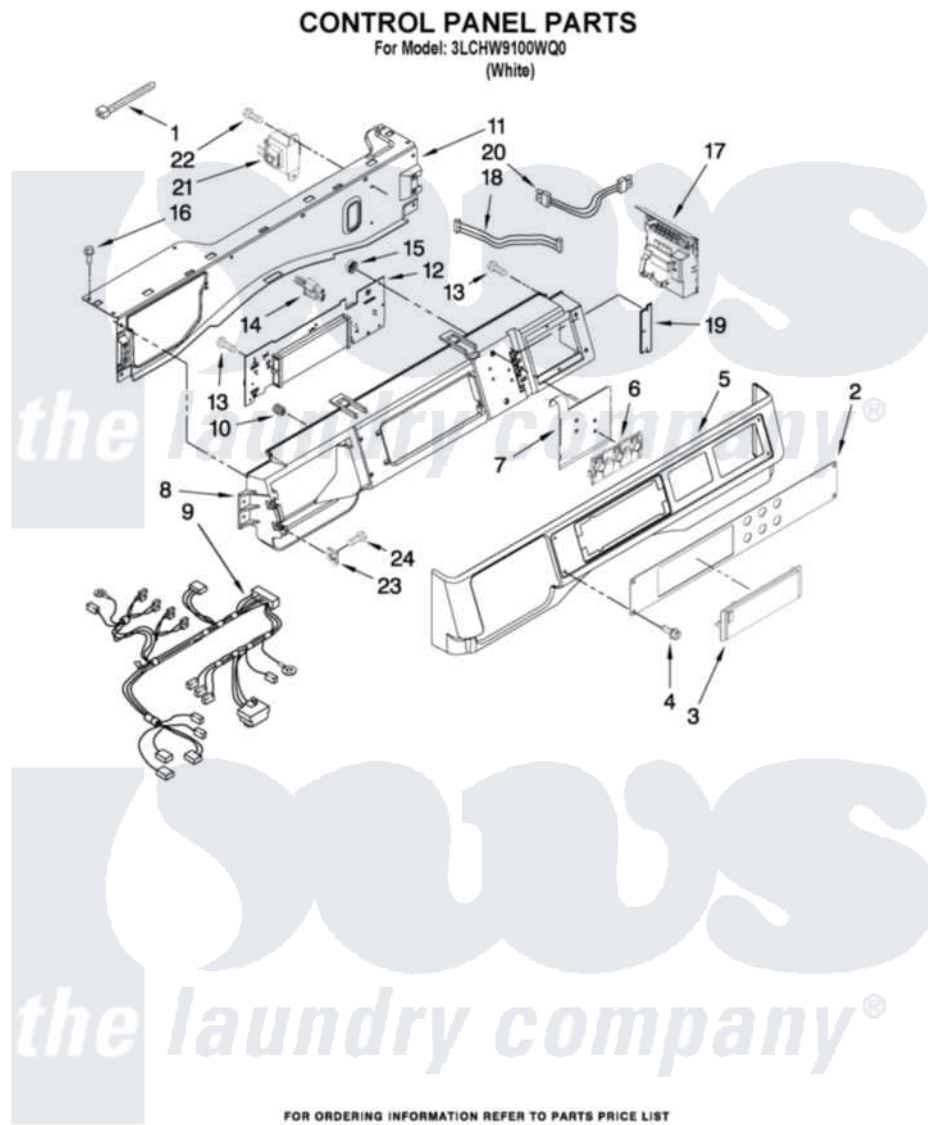

# Whirlpool 3LCHW9100WQ0 03 - CONTROL PANEL PARTS

5

W10299461

Whirlpool [Residential Whirlpool 3LCHW9100WQ0 Washer Parts](#) Parts Diagram 03 - CONTROL PANEL PARTS  
Click on the part number to view part

Item	Original Part Number	Replaced By	Status	Part Description
1	3429563	<a href="#">2205813</a>		Strap
2	<a href="#">W10299419</a>			Facia / Overlay
3	<a href="#">W10131114</a>			Cover, Display
4	<a href="#">W10137457</a>			Screw, 8-32 X 3/64
5	<a href="#">W10137458</a>			Console, Outer
6	<a href="#">W10137455</a>			Push Button
7	<a href="#">W10135255</a>			Assembly, Membrane Switch And Backer Plate
8	<a href="#">W10137426</a>			Console, Inner
9	<a href="#">W10200792</a>			Harness, Wiring
10	<a href="#">W10189313</a>			Inserts
11	<a href="#">W10137396</a>			Bracket, Console
12	<a href="#">W10166345</a>			User Interface
13	<a href="#">489136</a>			Screw, 3-24 X 1/32
14	<a href="#">W10133282</a>			Switch, Jumper Service Vault
15	<a href="#">W10139046</a>			Nut 6-32
16	W10015090	<a href="#">489442</a>		Screw 3 2217757 Roller, Front

17	W10202105	<a href="#">W10166391</a>	Control-Elec
18	<a href="#">W10155150</a>		Harness, Test
19	<a href="#">W10187276</a>		Seal, Console
20	<a href="#">W10200791</a>		Harness, Wiring
21	<a href="#">W10205520</a>		Transformer, 120 To 22.5
22	<a href="#">8540329</a>		Screw, 8-18 X 7/16
23	<a href="#">9781235</a>		NUT, U-Type
24	<a href="#">W10131119</a>		Screw, 8-18 X 5/16