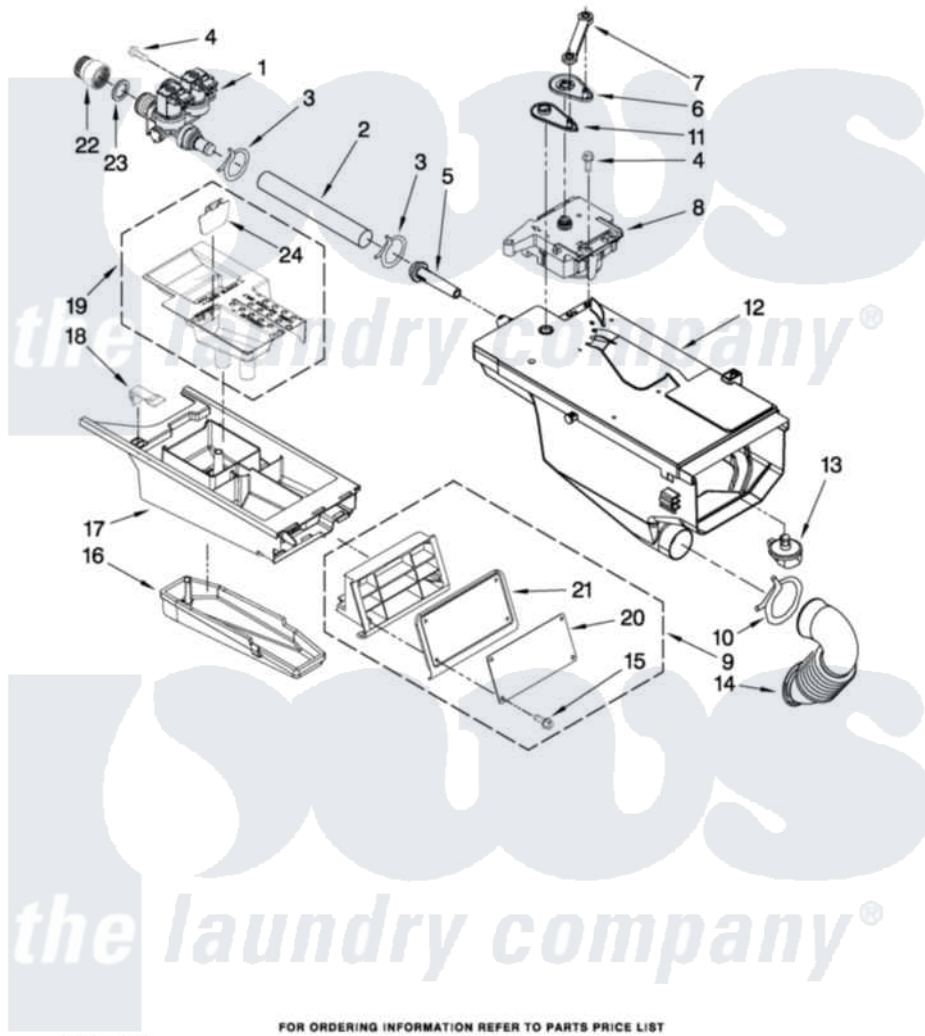

Whirlpool 3LCHW9100WQ0 04 - DISPENSER PARTS

DISPENSER PARTS

For Model: 3LCHW9100WQ0
(White)

W10299461

FOR ORDERING INFORMATION REFER TO PARTS PRICE LIST

6

Whirlpool Residential Whirlpool 3LCHW9100WQ0 Washer Parts Parts Diagram 04 - DISPENSER PARTS
Click on the part number to view part

Item	Original Part Number	Replaced By	Status	Part Description
1	W10184482			Valve, Inlet
2	8540065			Hose, Valve To Dispenser
3	W10096852	596669		Clamp, Manifold
4	8540282	8181661		Screw, Actuator
5	8183181			Nozzle, Inlet
6	8540393			Cam, Actuator
7	8540394			Lever, Water Distribution
8	W10182763			Actuator
9	W10299421			Handle Assembly, Drawer
10	W10273032			Clamp, Hose
11	8540395			Connection, Lever
12	W10223702			Dispenser
13	8540053			Nozzle, Distribution
14	8540063			Hose, Dispenser To Tub
15	W10137456			Screw, 8-18 X 1/2
16	8540399			Cover, Detergent Drawer