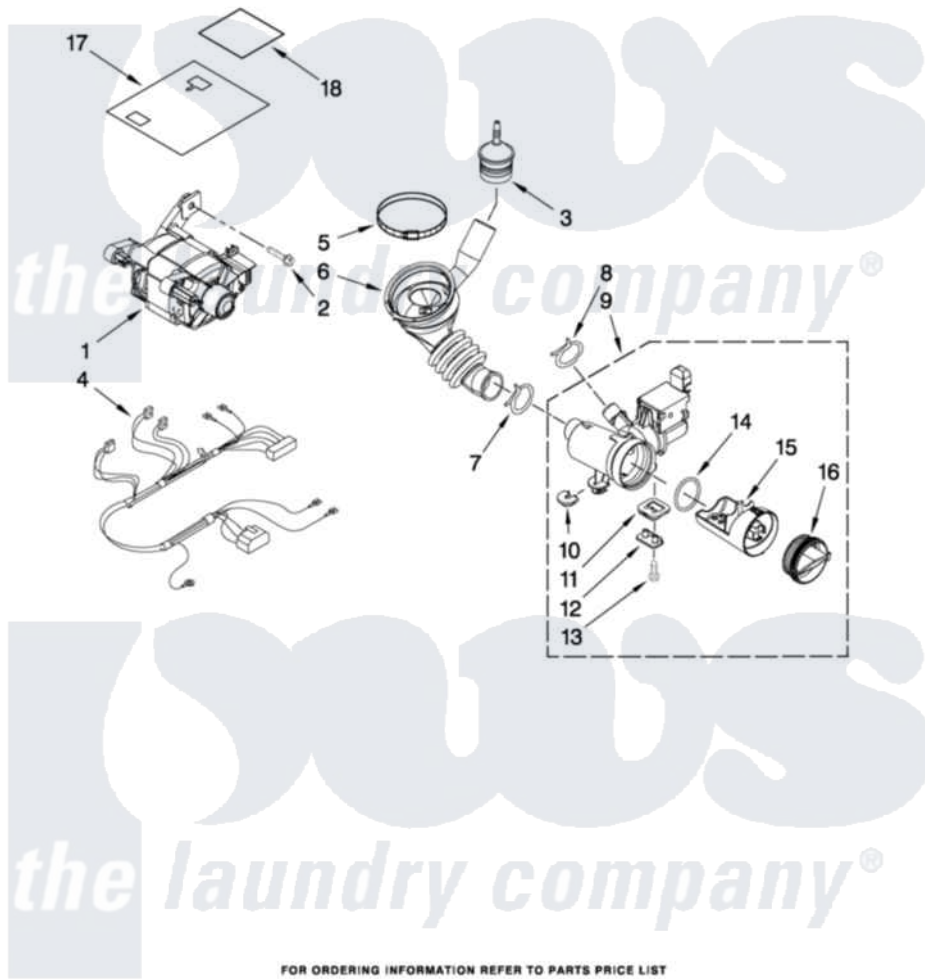

Whirlpool 3LCHW9100WQ0 05 - PUMP AND MOTOR PARTS

PUMP AND MOTOR PARTS

For Model: 3LCHW9100WQ0
(White)

FOR ORDERING INFORMATION REFER TO PARTS PRICE LIST

7

W10299461

Whirlpool [Residential Whirlpool 3LCHW9100WQ0 Washer Parts](#) Parts Diagram 05 - PUMP AND MOTOR
PARTS

Click on the part number to view part

| Item | Original Part Number | Replaced By | Status | Part Description |
|------|---------------------------|---------------------------|--------|---------------------|
| 1 | W10140579 | | | Motor, Drive |
| 2 | 8540134 | | | Bolt, Motor |
| 3 | 8540180 | W10405608 | | Air Trap |
| 4 | W10200759 | | | Harness, Motor |
| 5 | W10273037 | | | Clamp |
| 6 | 8540012 | | | Hose, Tub To Pump |
| 7 | W10273036 | | | Clamp, Hose |
| 8 | 356138 | | | Clamp, Hose |
| 9 | W10183441 | | | Pump |
| " | W10183442 | | | Pump Motor Only |
| 10 | W10191886 | W10034820 | | Foot, Rubber |
| 11 | W10191880 | W10034830 | | Foot, Rubber |
| 12 | W10190649 | 8540033 | | Cap, Right Foot |
| 13 | W10167905 | 8533964 | | Screw, 10-16 X 1.25 |
| 14 | W10201457 | W10130913 | | Pump |
| 15 | W10190647 | W10130913 | | Pump |

16 W10190648

[W10130913](#)

Pump

17 [W10275847](#)

Shield, Motor

18 [2266495](#)

Cover Shield Tray