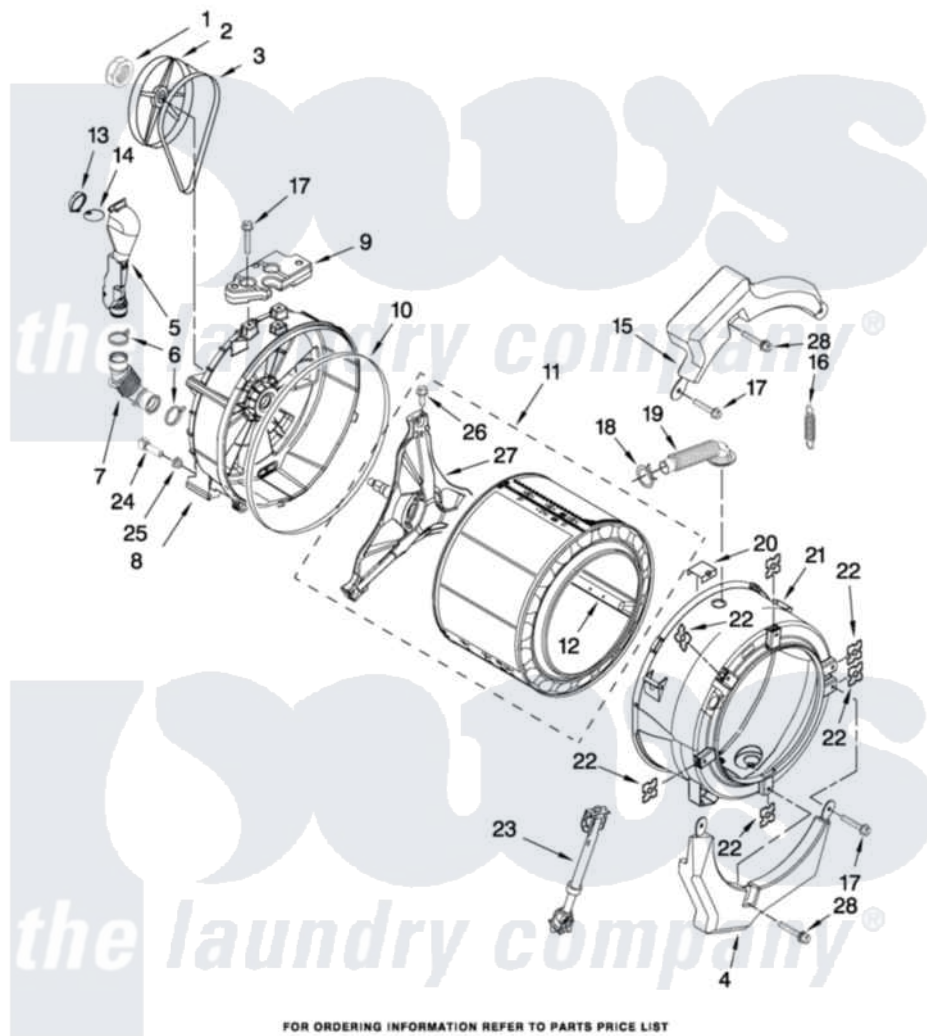

Whirlpool 3LCHW9100WQ0 06 - TUB AND BASKET PARTS

TUB AND BASKET PARTS

For Model: 3LCHW9100WQ0
(White)

W10299461

8

FOR ORDERING INFORMATION REFER TO PARTS PRICE LIST

Whirlpool [Residential Whirlpool 3LCHW9100WQ0 Washer Parts](#) Parts Diagram 06 - TUB AND BASKET PARTS

[Click on the part number to view part](#)

Item	Original Part Number	Replaced By	Status	Part Description
1	8533999	W10283361		Nut, Pulley
2	8540088C			Pulley
3	W10260319			Belt, Drive
4	W10151304	W10200297		Counterwgt
5	W10142720			Pipe, Ventilation
6	W10273034			Clamp, Vent Hose
7	8540019			Hose, Exhaust
8	W10293058	W10364247		Tub-Outer
9	8540602			Counterweight, Rear
10	8540090	W10111158		Gasket
11	W10165321			Basket, Complete
12	W10118982			Baffle, Tub
13	W10142721			Connector -Ventilation
14	W10142722			Flap - Ventilation
15	W10151303	W10200296		Counterwgt
16	W10010360	280159		Spring

17	W10094780	W10182109	Screw-Kit
18	W10273033		Clamp, Hose
19	8540015		Hose, Exhaust
20	8540092		Clamp, Tub
21	W10251648	W10277540	Tub-Outer
22	8540072	8182512	Nut, Push-In
23	W10159465	W10163171	Shock Absorber
24	8540226	8181705	Ntc
25	8540766		Seal, Rubber
26	8540382		Screw
27	W10202464		Crosspiece Assembly
28	W10174473	W10182109	Screw-Kit