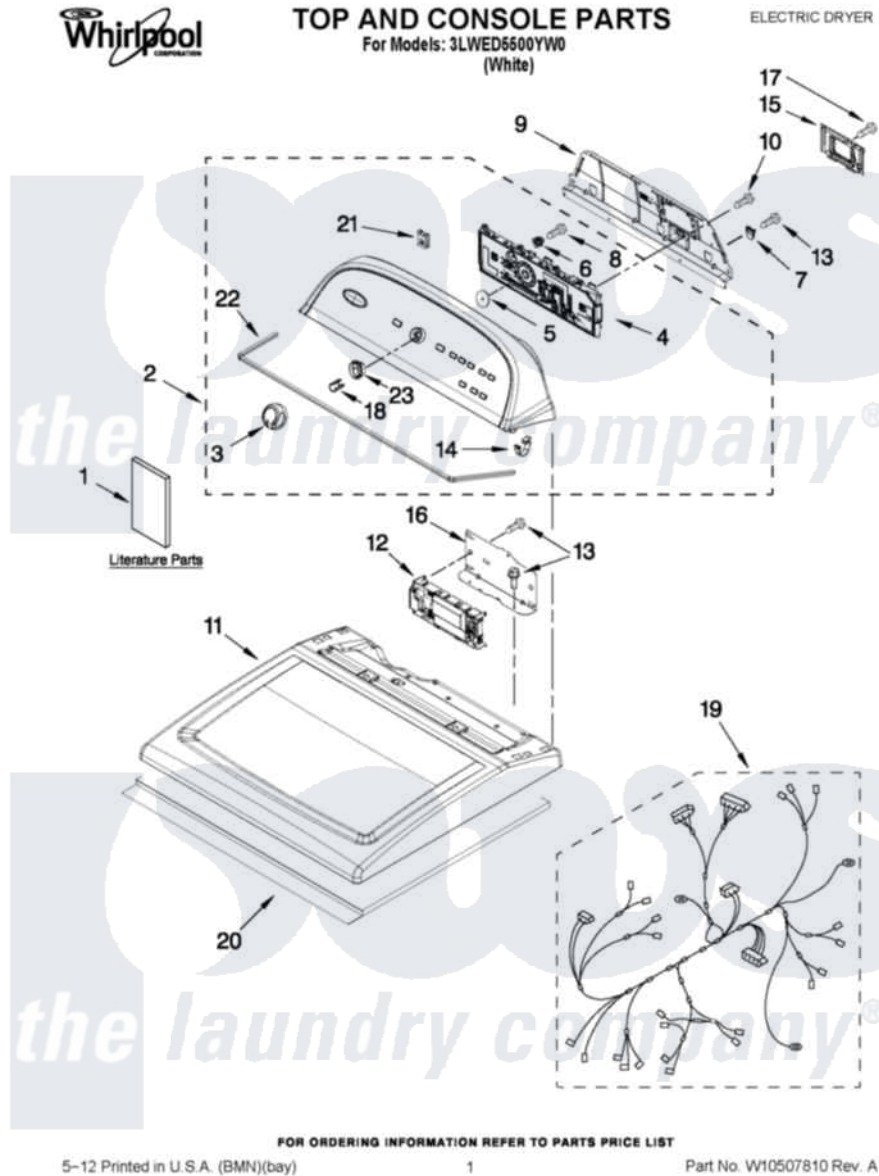

Whirlpool 3LWED5500YW0 01 - TOP AND CONSOLE PARTS

Whirlpool [Residential Whirlpool 3LWED5500YW0 Dryer Parts](#) Parts Diagram 01 - TOP AND CONSOLE PARTS
Click on the part number to view part

Item	Original Part Number	Replaced By	Status	Part Description
1	W10454272		Not Available	INSTALLATION INSTRUCTIONS
"	W10454271		Not Available	GUIDE, USE & CARE
"	W10489084		Not Available	TECH SHEET
2	W10456268			Console Assembly
3	W10251392			Knob Assembly
4	W10362634			User Interface Assembly
5	W10323092			Seal, User Interface
6	W10274524			Tensioner, Facia
7	W10279552			Plug-Upper Rear Panel
8	W10219342			Screw, Baffle Mounting
9	W10096969			Panel, Rear Console
10	8533971	90767		Screw, 8A X 3/8 HeX Washer Head Tapping
11	W10260246			Top
12	W10346523			CCU-Control
13	3390647	488729		Screw

14	8312709		Clip-Console
15	W10096918		Cover, Terminal Block
16	W10271580		Bracket, Motor Control
17	3390814	90767	Screw, 8A X 3/8 HeX Washer Head Tapping
18	8536939		Clip, Knob
19	W10339708		Harness, Electric
20	W10123956		Dampening Panel
21	W10298336		8-18 Nch, U-Type NUT
22	W10280079		Seal, Console
23	W10325119		Spacer, Knob