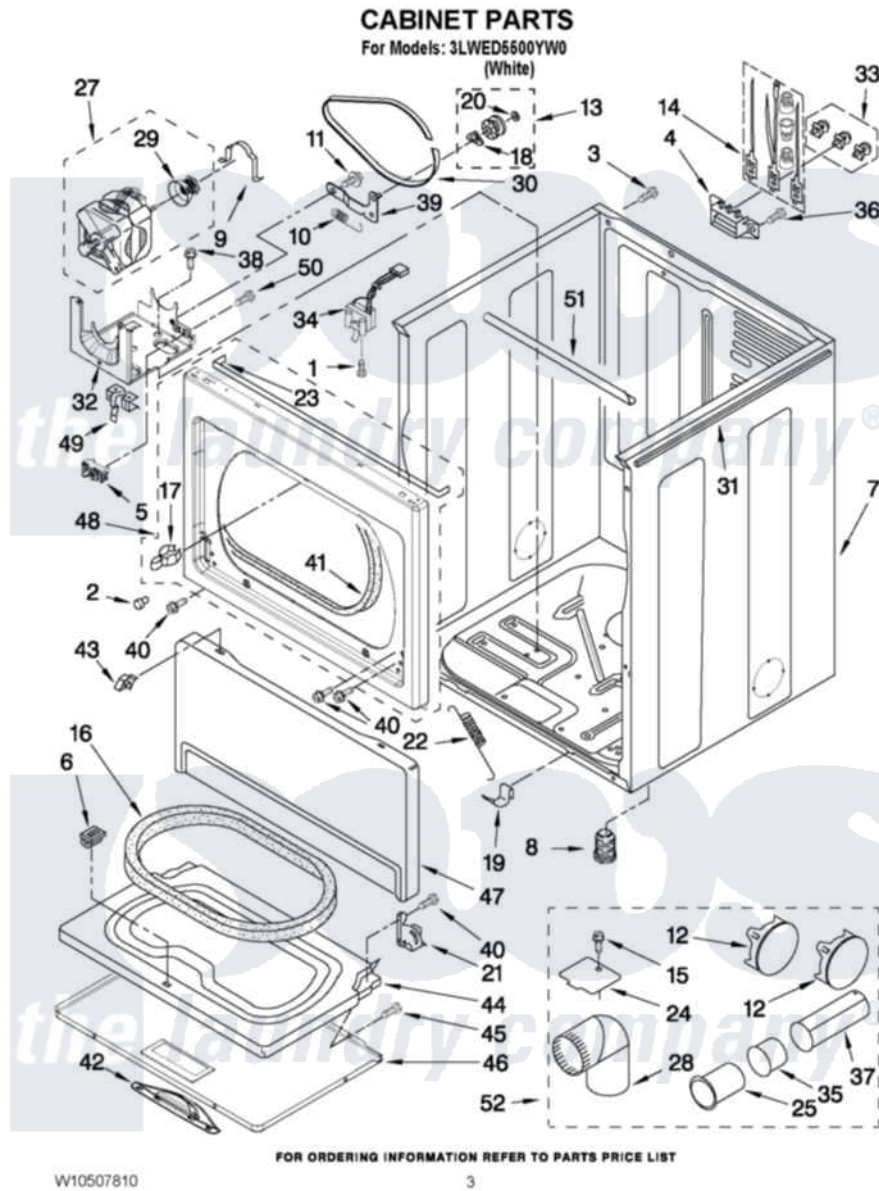

Whirlpool 3LWED5500YW0 02 - CABINET PARTS

Whirlpool [Residential Whirlpool 3LWED5500YW0 Dryer Parts](#) Parts Diagram 02 - CABINET PARTS
Click on the part number to view part

Item	Original Part Number	Replaced By	Status	Part Description
1	697773	3395530		Screw
2	693152			Bumper, Console
3	8533971	90767		Screw, 8A X 3/8 HeX Washer Head Tapping
4	3397659			Block, Terminal
5	8318457			Switch, Broken Belt
6	690081	279570		Latch
7	8310656			Cabinet
8	3392100	49621		Feet-Leveling
NI	279810			Foot-Optional
9	660658			Clamp, Motor Mounting 343481 685441
10	3387374			Spring, Idler
11	3389420			Retainer-Idler 1/4-20 X 1/16
12	W10404617			Plug, Multivent
13	3388672	279640		Pulley-ldr
14	279218			Terminal Tinned And Brass

14	279910		Panel
15	488729		Screw
16	W10325058		Seal, Door
17	696144	279570	Latch
18	690997		Washer, Thrust
19	W10291934		Clip
20	W10121334		Washer, Thrust
21	3387560		Hinge, Door
"	3387559		Hinge, Door
22	3387565		Spring, Door
23	W10312811		Seal, Spill Guard
24	W10354249		Plate, Cover
25	8563747		Exhaust Pipe Medium Pipe
27	W10289661	W10416573	Motor-Drive
28	49026		4" - 90° Elbow
29	3402548		Pulley 50 Hz
30	3387610	661570	Belt
31	W10336128		Seal, Spill Guard
32	3387118		Bracket, Motor
33	279393		Terminal Block Screw Kit
34	W10237959		Door Switch Assembly
35	W10331278		Exhaust Pipe
36	3393008	308685	Side Trim)
37	8563749		Exhaust Pipe
38	343641	681414	Screw, 10AB X 1/2
39	W10118756		Idler Bracket
40	3357011	308685	Side Trim)
41	3387242		Seal, Front Panel
42	W10284093		Handle, Door
43	3388229		Retainer, Toe Panel
44	8066045		Door Inner
45	342055	488627	Screw
46	W10279553		Door, Front
47	697215	3406797	Toe Panel
48	697227	279659	Panel
49	W10083220		Lever, Snap Switch
50	3400934		Assembly, Screw And Insulator
51	W10236068		Bracket, Cabinet
52	W10186596	W10470674	Dryer Exhaust Kit