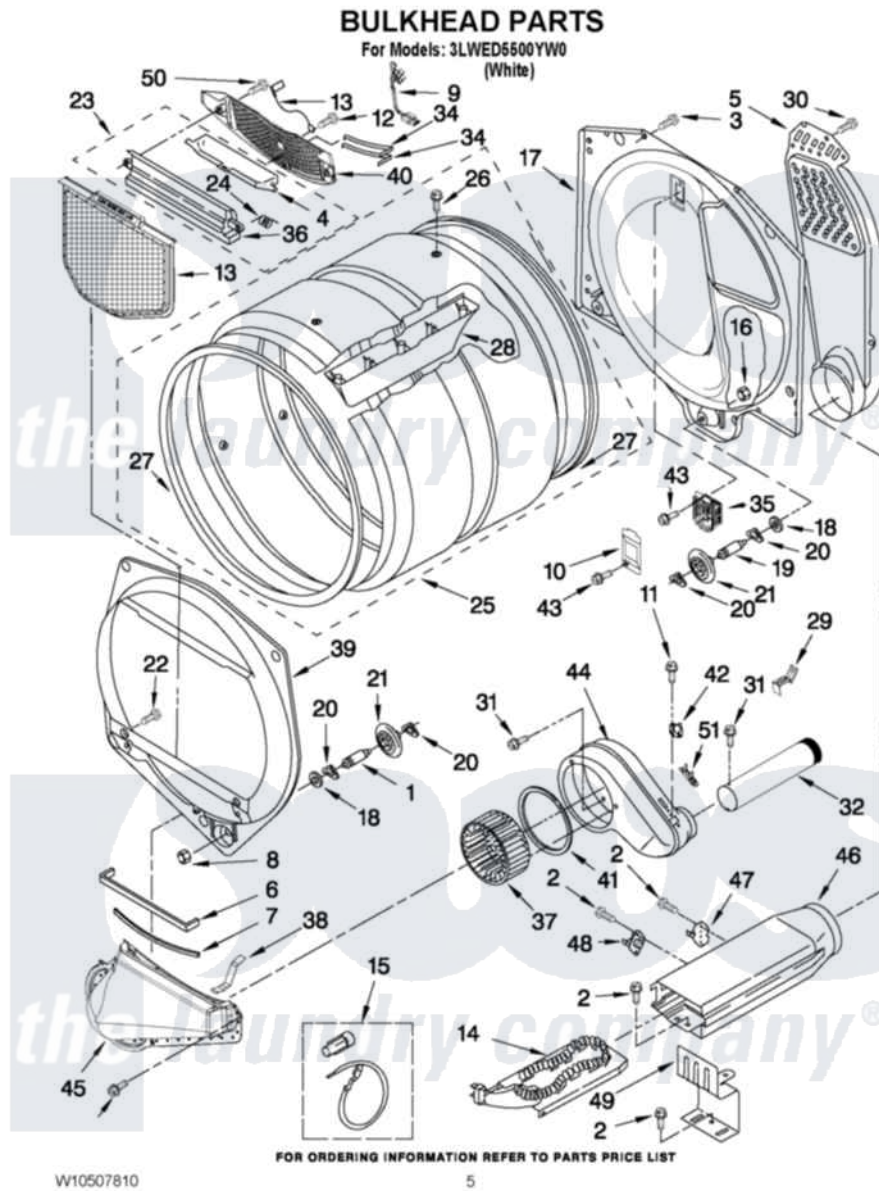

Whirlpool 3LWED5500YW0 03 - BULKHEAD PARTS

Whirlpool [Residential Whirlpool 3LWED5500YW0 Dryer Parts](#) Parts Diagram 03 - BULKHEAD PARTS
 Click on the part number to view part

| Item | Original Part Number | Replaced By | Status | Part Description |
|------|---------------------------|---------------------------|--------|---|
| 1 | W10359271 | | | Shaft, Drum Roller Threads |
| 2 | 90767 | | | Screw, 8A X 3/8 HeX Washer Head Tapping |
| 3 | 3390647 | 488729 | | Screw |
| 4 | W10153413 | | | Door, Lint Screen |
| 5 | 697354 | 3387911 | | Duct-Air |
| 6 | 697813 | | | Seal, Outlet Housing |
| 7 | 697814 | 697813 | | Seal, Outlet Housing |
| 8 | 3934666 | W10080210 | | Nut, 3/8 X 16 |
| 9 | W10298258 | | | Harness, Sensor |
| 10 | 3402841 | 8532165 | | Lens, Drum Light |
| 11 | 693995 | | | Screw, Hex Head |
| 12 | 359625 | 487240 | | Screw, For Mtg. Service Capacitor |
| 13 | W10049370 | W10120998 | | Screen |
| 14 | 3387749 | | | Element, Heater |
| 15 | 279457 | | | Wire Kit, Terminal |