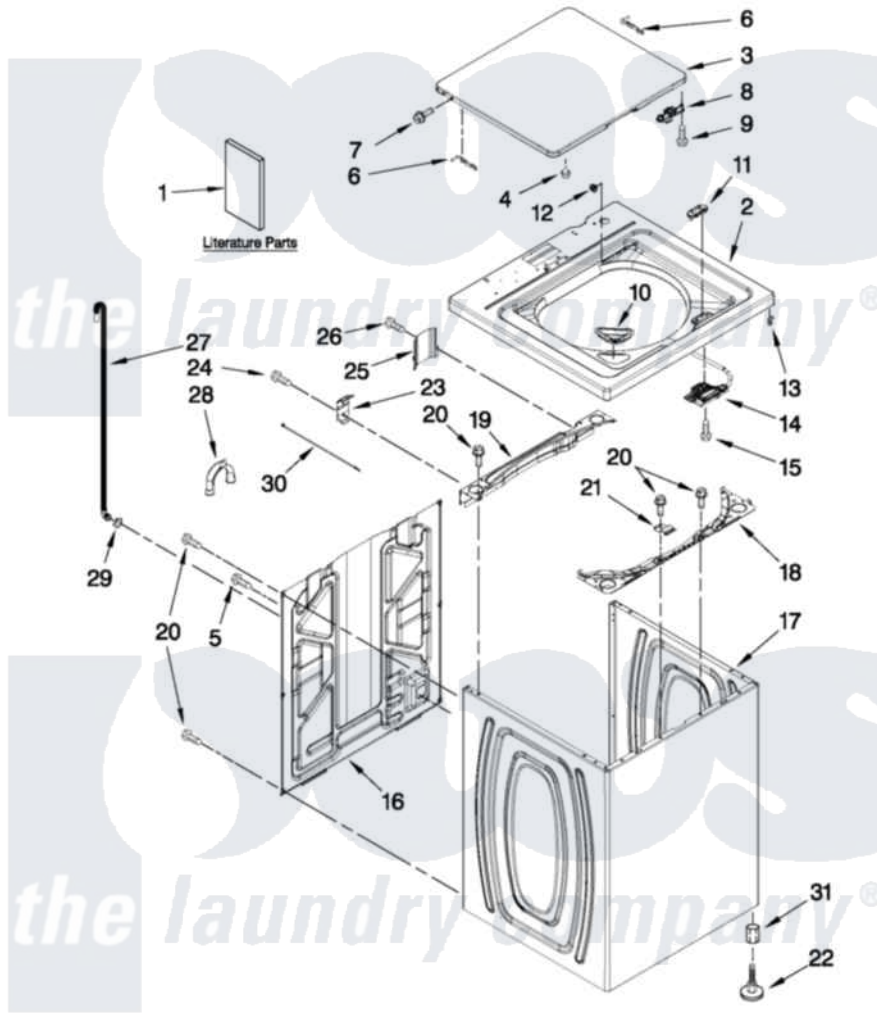

# Whirlpool 3LWTW4740YQ0 01 - TOP AND CABINET PARTS

## TOP AND CABINET PARTS

For Model: 3LWTW4740YQ0  
(White)

AUTOMATIC WASHER

FOR ORDERING INFORMATION REFER TO PARTS PRICE LIST

4-12 Litho in U.S.A. (JLP) (psw)

1

Part No. W10496635 Rev. A

Whirlpool Residential Whirlpool 3LWTW4740YQ0 Washer Parts Parts Diagram 01 - TOP AND CABINET PARTS  
Click on the part number to view part