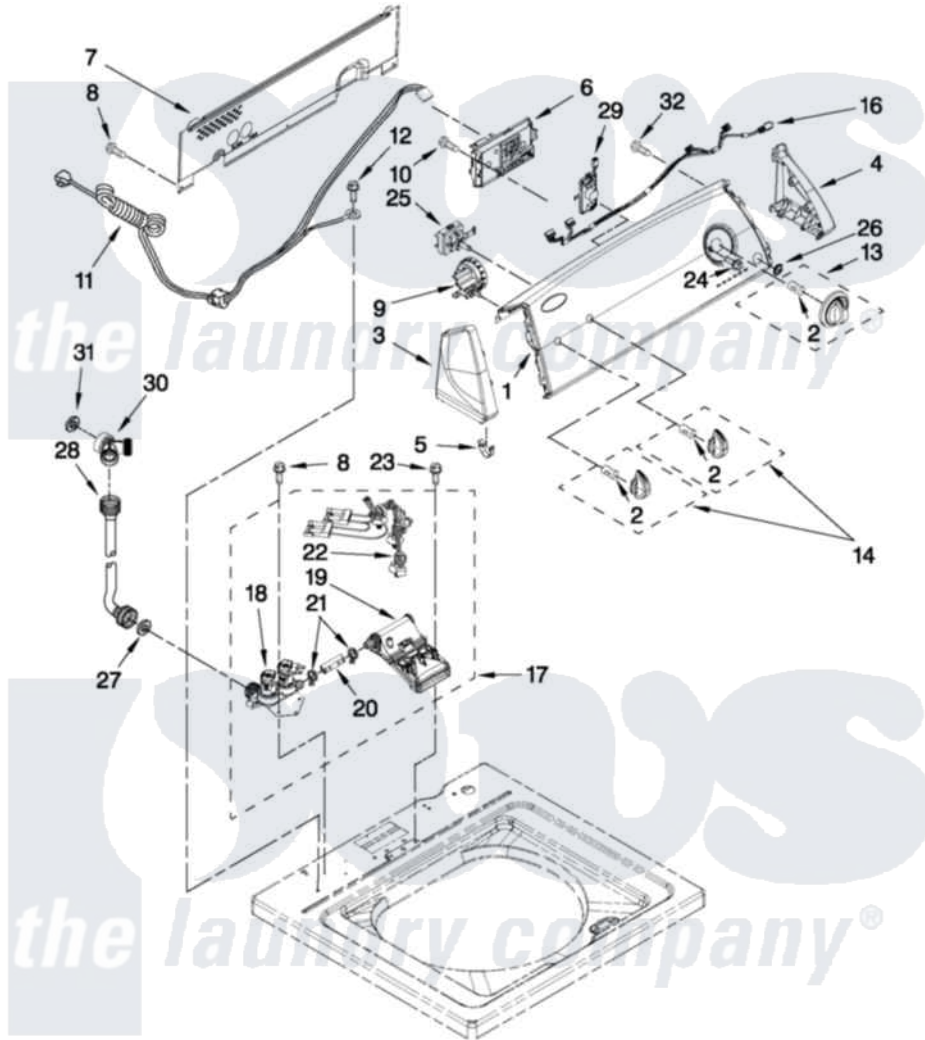

Whirlpool 3LWTW4740YQ0 02 - CONTROLS AND WATER INLET PARTS

CONTROLS AND WATER INLET PARTS

For Model: 3LWTW4740YQ0
(White)

FOR ORDERING INFORMATION REFER TO PARTS PRICE LIST

W10496635

3

Whirlpool [Residential Whirlpool 3LWTW4740YQ0 Washer Parts](#) Parts Diagram 02 - CONTROLS AND WATER INLET PARTS

[Click on the part number to view part](#)

| Item | Original Part Number | Replaced By | Status | Part Description |
|------|---------------------------|------------------------|---------------|---|
| 1 | W10365091 | | | Panel, Console |
| 2 | 8536939 | | | Clip, Knob |
| 3 | 8565957 | | | Cap, End |
| 4 | 8565954 | | | Cap, End |
| 5 | 8312709 | | | Clip-Console |
| 6 | W10480670 | | Not Available | CONTROL UNIT ASSEMBLY, MACHINE & MOTOR |
| 7 | W10420985 | | | Panel, Console Rear Cover |
| 8 | 1157158 | 489069 | | Xxscrew, 10-12 X 1/2 |
| 9 | W10268910 | | | Switch, Water Level |
| 10 | 90767 | | | Screw, 8A X 3/8 HeX Washer Head Tapping |
| 11 | W10446856 | | | Cord, Power |
| NI | N/P | | Not Available | (PARTS NOT SHOWN) |
| " | W10446855 | | | 10A Cord Lock |
| " | W10474959 | | | 10A Cord Adapters: |