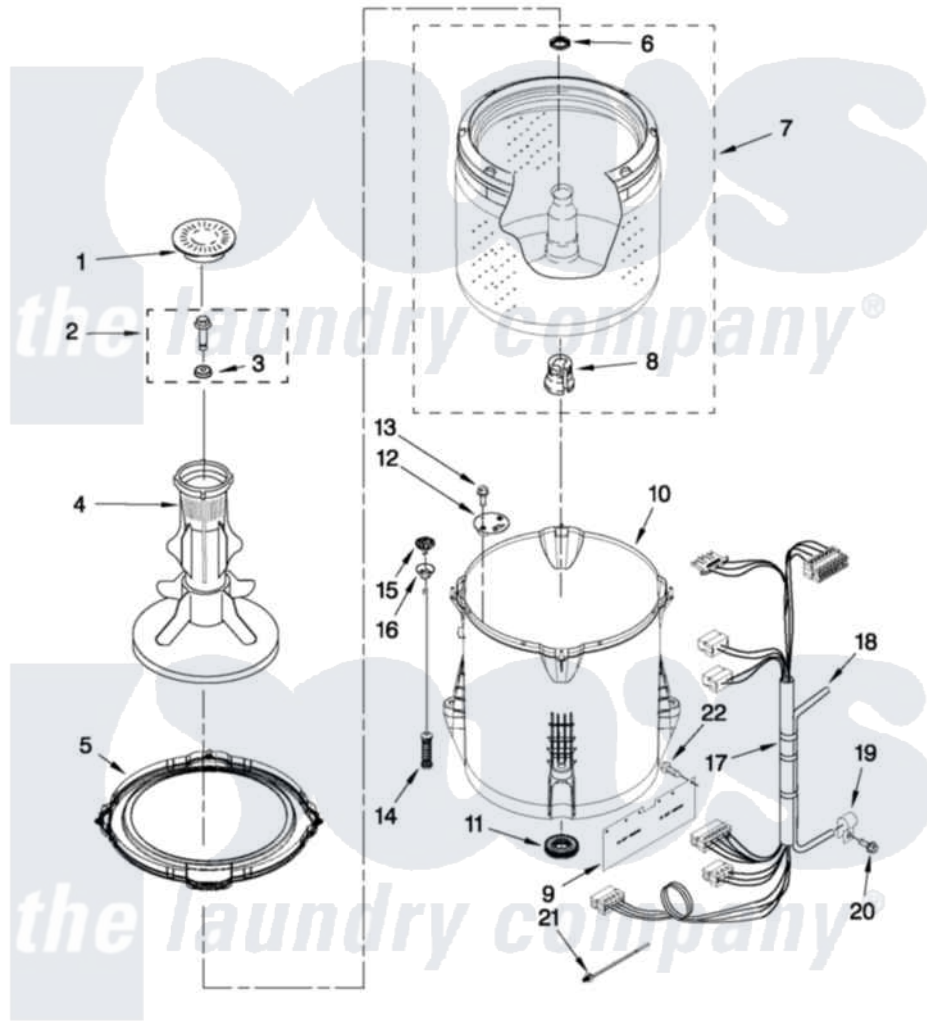

Whirlpool 3LWTW4740YQ0 03 - BASKET AND TUB PARTS

BASKET AND TUB PARTS

For Model: 3LWTW4740YQ0
(White)

FOR ORDERING INFORMATION REFER TO PARTS PRICE LIST

W10496635

5

Whirlpool [Residential Whirlpool 3LWTW4740YQ0 Washer Parts](#) Parts Diagram 03 - BASKET AND TUB PARTS

[Click on the part number to view part](#)

Item	Original Part Number	Replaced By	Status	Part Description
1	3352483			Cap, Agitator
2	W10003790			Screw And Washer
3	3949550			Washer
4	63377			Agitator
5	W10215108			Ring, Tub
6	21366			Nut, Spanner
7	W10389330	W10349185		Basket
8	389140			Tub Block, Basket Drive
9	W10339098			Shield, Splash
10	W10238320	W10371566		Tub-Outer
11	W10006371	W10324647		Seal-Tub
12	W10215093			Filter, Drain Pump
13	8533928			Screw, 8-18 X 3/4
14	W10257088	W10349191		Suspension
15	W10405423	W10440729		Suspension
16	W10256551	W10440729		Suspension

17	W10422641		Harness, Lower
18	W10297436	353244	Hose, Pressure Switch
19	W10005430		Clamp, Pressure Hose Retainer
20	8533943	W10109200	Screw, Baffle Mounting
21	W10298887		Cable Tie
22	W10429200		Retainer, Push In