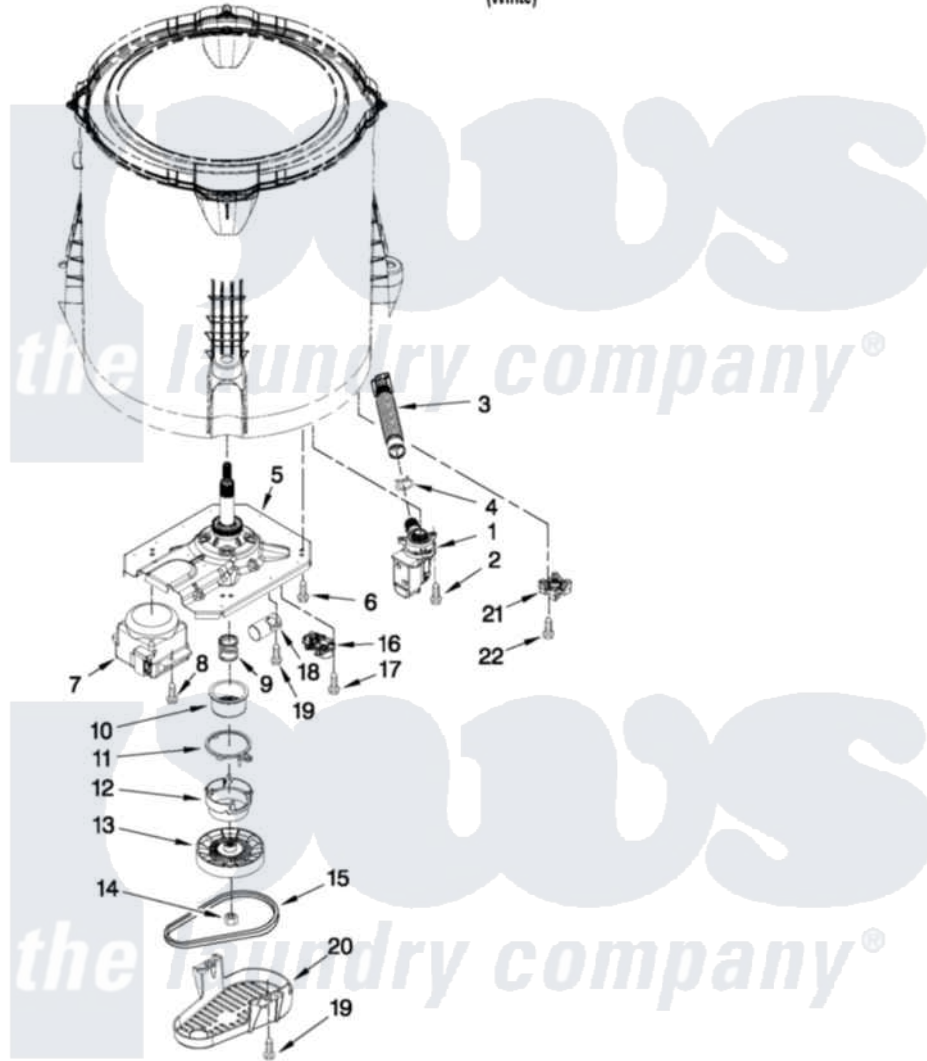

Whirlpool 3LWTW4740YQ0 04 - GEARCASE, MOTOR AND PUMP PARTS

GEARCASE, MOTOR AND PUMP PARTS

For Model: 3LWTW4740YQ0
(White)

W10496635

FOR ORDERING INFORMATION REFER TO PARTS PRICE LIST

7

Whirlpool [Residential Whirlpool 3LWTW4740YQ0 Washer Parts](#) Parts Diagram 04 - GEARCASE, MOTOR AND PUMP PARTS

[Click on the part number to view part](#)

Item	Original Part Number	Replaced By	Status	Part Description
1	W10292579			Pump Assembly, Drain
2	W10004910			Screw, 12-16 X 1-1/4
3	W10215091			Hose, Inner Drain Assembly
4	8317496	285655		Clamp, Hose
5	W10006378	W10473144		Gearcase Assembly
6	W10249633			Screw, 7.2-1.6 X 30
7	W10249626			Motor, Drive
8	W10094780	W10182109		Screw-Kit
9	W10006382	W10315818		Cam
10	W10006352	W10315818		Cam
11	W10006353	W10315818		Cam
12	W10006354	W10315818		Cam
13	W10246453			Pulley
14	W10163336			Nut, Pulley
15	W10006388			Belt, Drive
16	W10249623			Actuator, Shift

17	9741052	Screw, 6-32 X 1.00
18	W10349183	Capacitor, Motor Run
19	357640	Screw And Washer
20	W10006383	Shield, Pulley Cover
21	W10238318	Counterweight
22	W10238319	Screw, 8-18 X 1.00