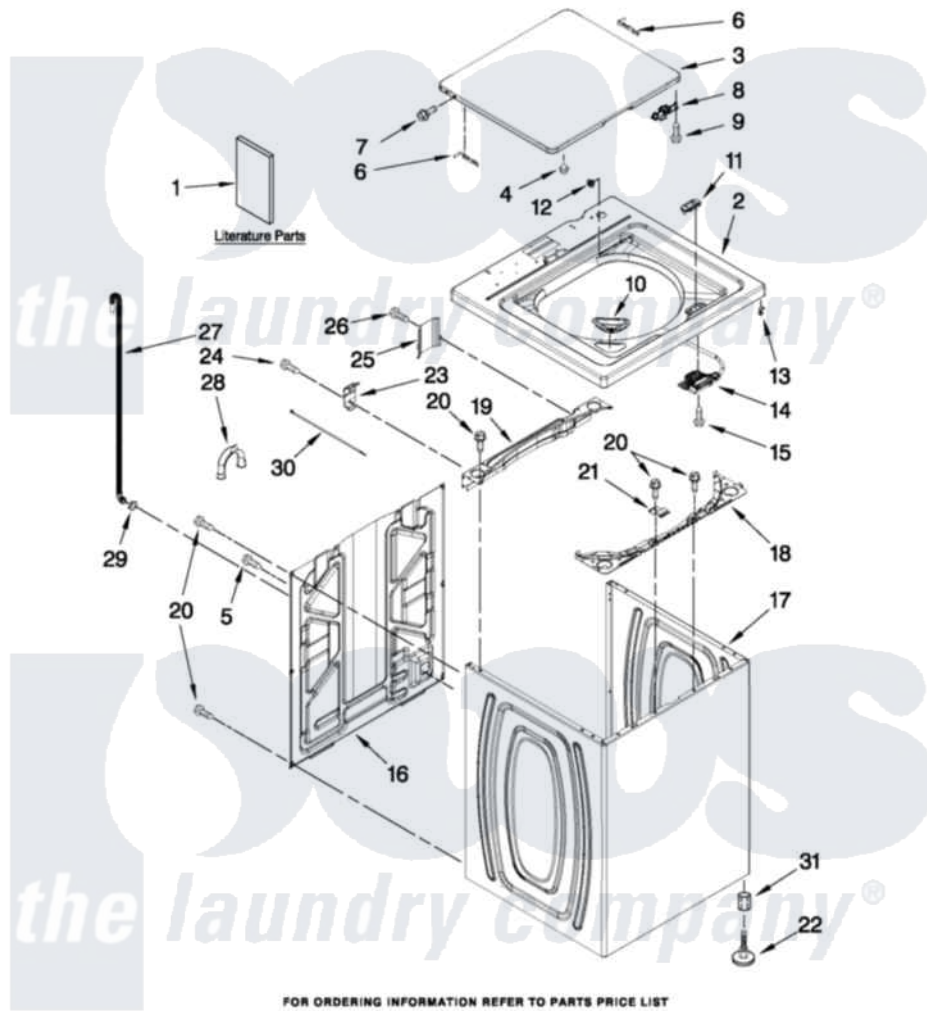

Whirlpool 3LWTW4840YW0 01 - TOP AND CABINET PARTS

TOP AND CABINET PARTS

AUTOMATIC WASHER

For Model: 3LWTW4840YW0
(White)

FOR ORDERING INFORMATION REFER TO PARTS PRICE LIST

03-12 Litho in U.S.A. (JLP)(ire)

1

Part No. W10492249 Rev. A

Whirlpool [Residential Whirlpool 3LWTW4840YW0 Washer Parts](#) Parts Diagram 01 - TOP AND CABINET PARTS
Click on the part number to view part

Item	Original Part Number	Replaced By	Status	Part Description
1	W10454255		Not Available	INSTALLATION INSTRUCTIONS
"	W10462970		Not Available	USE & CARE GUIDE
"	W10481208		Not Available	TECH SHEET
2	W10251319			Top
3	W10027624	W10193861		Lid
4	9724509			Bumper, Lid
5	9740848			Screw, Mixing Valve Mounting
6	91770			Hinge, Lid
7	W10119872	W10119828		Screw, Lid Hinge Mounting
8	W10240513			Strike, Lid Lock
9	W10273971			Screw, 6-19 X 1/2
10	W10192089			Dispenser, Bleach
11	W10392041			Bezel, Lid Lock
12	21258			Bearing, Lid Hinge
13	90016			Clip, Pressure Switch Hose
14	W10294102			Latch, Lid Lock Assembly