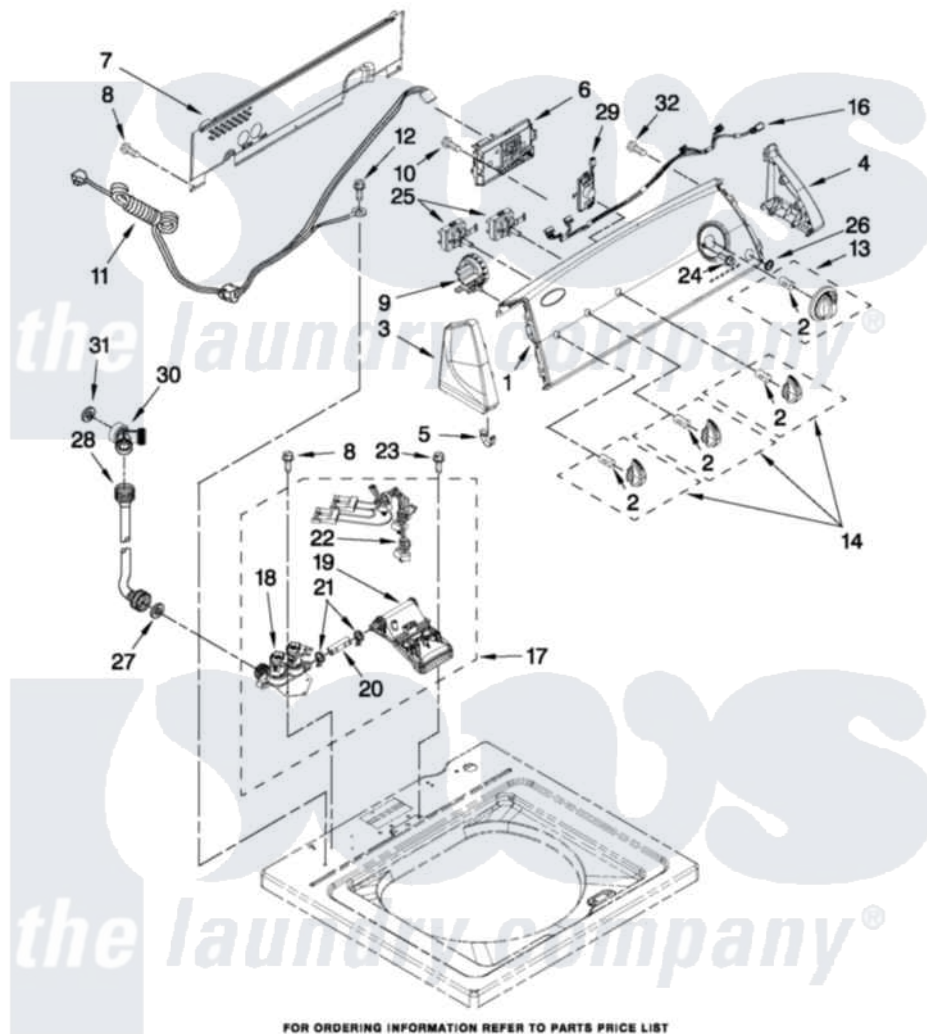

Whirlpool 3LWTW4840YW0 02 - CONTROLS AND WATER INLET PARTS

CONTROLS AND WATER INLET PARTS

For Model: 3LWTW4840YW0
(White)

W10492249

FOR ORDERING INFORMATION REFER TO PARTS PRICE LIST

3

Whirlpool Residential Whirlpool 3LWTW4840YW0 Washer Parts Parts Diagram 02 - CONTROLS AND WATER INLET PARTS

[Click on the part number to view part](#)

Item	Original Part Number	Replaced By	Status	Part Description
1	W10464670			Panel, Console
2	8536939			Clip, Knob
3	8565957			Cap, End
4	8565954			Cap, End
5	8312709			Clip-Console
6	W10480674			Control Unit Assembly, Machine And Motor
7	W10420985			Panel, Console Rear Cover
8	1157158	489069		Xxscrew, 10-12 X 1/2
9	W10268911			Hose, Pressure Switch
10	90767			Screw, 8A X 3/8 HeX Washer Head Tapping
11	W10446856			Cord, Power
12	3400076			Screw, Bracket Mounting
13	W10034750			Timer Knob Assembly
14	W10034380			Knob, Control

16	W10291174		Harness, Upper
17	W10465928		Inlet Assembly, Water
18	W10465728	Not Available	VALVE, WATER MIXING
19	W10441423		Vacuum Break
20	W10238347		Hose, Vacuum Break
21	W10117298	596669	Clamp, Manifold
22	W10474662	Not Available	HARNESS, VALVE
23	8281163		Screw, Dispenser Housing Mounting
24	3400818		Screw, Timer Mounting
25	W10285512		Switch, Rotary Encoder
26	W10251309		Pushbutton, Start
27	W10242307	16123	Washer Inlet-Hose Miscellaneous Parts Must be Ordered Separately.
28	3949383		Hose, Water Inlet
"	3949382		Hose, Water Inlet
29	W10434306		Filter, Line Assembly
30	W10269488		Connector- Hose, Y
31	3357450		Washer, Water Inlet Hose
32	3400073		Screw, Ground