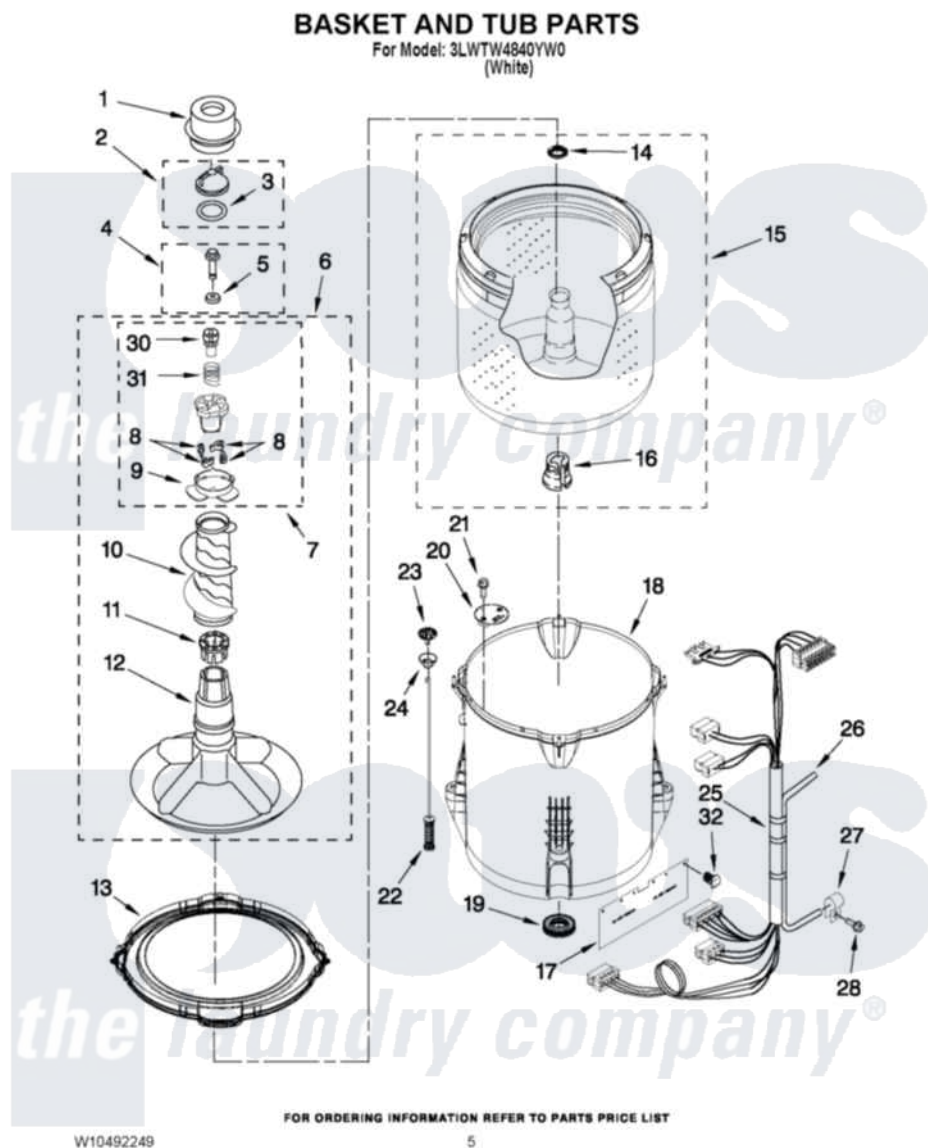

Whirlpool 3LWTW4840YW0 03 - BASKET AND TUB PARTS

Whirlpool [Residential Whirlpool 3LWTW4840YW0 Washer Parts](#) Parts Diagram 03 - BASKET AND TUB PARTS
Click on the part number to view part

Item	Original Part Number	Replaced By	Status	Part Description
1	8580006			Dispenser, Fabric Softener
2	3354733	W10074580		Cap, Barrier
3	W10072840			Fabric Softener
4	W10003790			Screw And Washer
5	3949550			Washer
6	8578210			Agitator, Complete Assembly
7	8537434			Cam, Driven
8	3366877	80040		Dog-Agitator
9	8055141			Bearing-Driven Cam
10	8054468			Auger, Agitator
11	8055228			Spacer, Thrust
12	8578209			Agitator, Complete Assembly
13	W10215108			Ring, Tub
14	21366			Nut, Spanner
15	W10358261	W10349185		Basket
16	389140			Tub Block, Basket Drive

17	W10339098		Shield, Splash
18	W10238320	W10371566	Tub-Outer
19	W10006371	W10324647	Seal-Tub
20	W10215093		Filter, Drain Pump
21	8533928		Screw, 8-18 X 3/4
22	W10257088	W10349191	Suspension
23	W10405423	W10440729	Suspension
24	W10256551	W10440729	Suspension
25	W10422641		Harness, Lower
26	353244		Hose, Pressure Switch
27	W10005430		Clamp, Pressure Hose Retainer
28	8533943	W10109200	Screw, Baffle Mounting
30	8533540		Retainer, Spring
31	8055140		Spring, Compression
32	W10429200		Retainer, Push In