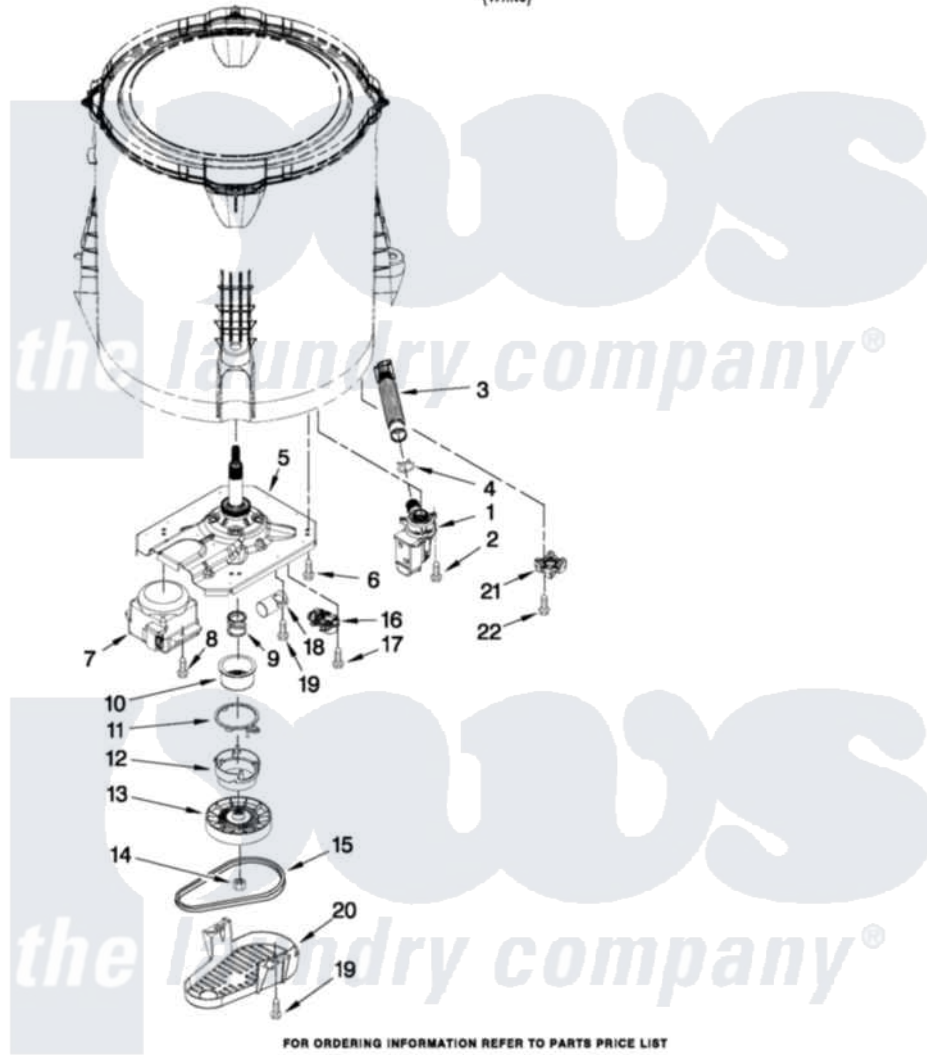

Whirlpool 3LWTW4840YW0 04 - GEARCASE, MOTOR AND PUMP PARTS

GEARCASE, MOTOR AND PUMP PARTS

For Model: 3LWTW4840YW0
(White)

FOR ORDERING INFORMATION REFER TO PARTS PRICE LIST

7

W10492249

[Whirlpool Residential Whirlpool 3LWTW4840YW0 Washer Parts](#) Parts Diagram 04 - GEARCASE, MOTOR AND PUMP PARTS

[Click on the part number to view part](#)

Item	Original Part Number	Replaced By	Status	Part Description
1	W10292579			Pump Assembly, Drain
2	W10004910			Screw, 12-16 X 1-1/4
3	W10215091			Hose, Inner Drain Assembly
4	8317496	285655		Clamp, Hose
5	W10006378	W10473144		Gearcase Assembly
6	W10249633			Screw, 7.2-1.6 X 30
7	W10249626			Motor, Drive
8	W10094780	W10182109		Screw-Kit
9	W10006382	W10315818		Cam
10	W10006352	W10315818		Cam
11	W10006353	W10315818		Cam
12	W10006354	W10315818		Cam
13	W10246453			Pulley
14	W10163336			Nut, Pulley
15	W10006388			Belt, Drive
16	W10249623			Actuator, Shift

17	9741052	Screw, 6-32 X 1.00
18	W10349183	Capacitor, Motor Run
19	357640	Screw And Washer
20	W10006383	Shield, Pulley Cover
21	W10238318	Counterweight
22	W10238319	Screw, 8-18 X 1.00