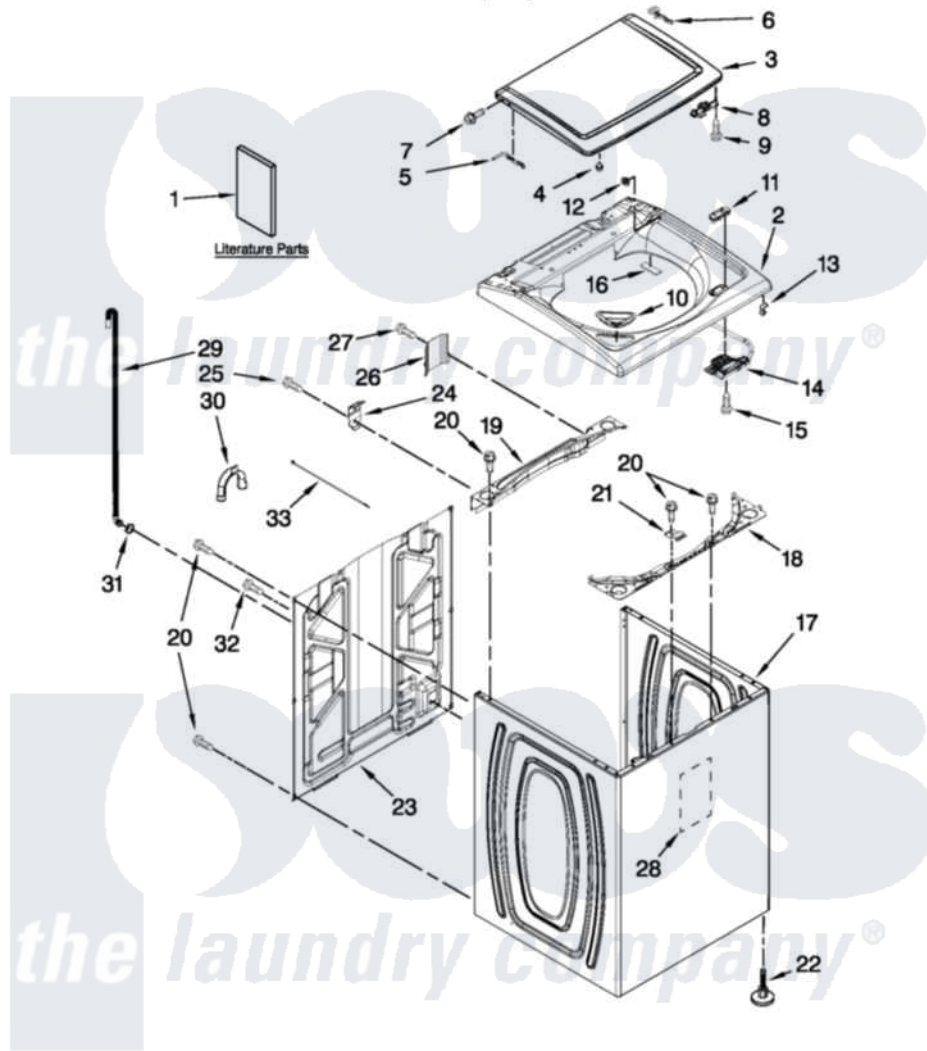

# Whirlpool 3LWTW5550YW0 01 - TOP AND CABINET PARTS

## TOP AND CABINET PARTS

AUTOMATIC WASHER

For Model: 3LWTW5550YW0  
(White)

FOR ORDERING INFORMATION REFER TO PARTS PRICE LIST

1-12 Litho in U.S.A. (JLP)(bay)

1

Part No. W10469584 Rev. A

Whirlpool [Residential Whirlpool 3LWTW5550YW0 Washer Parts](#) Parts Diagram 01 - TOP AND CABINET PARTS