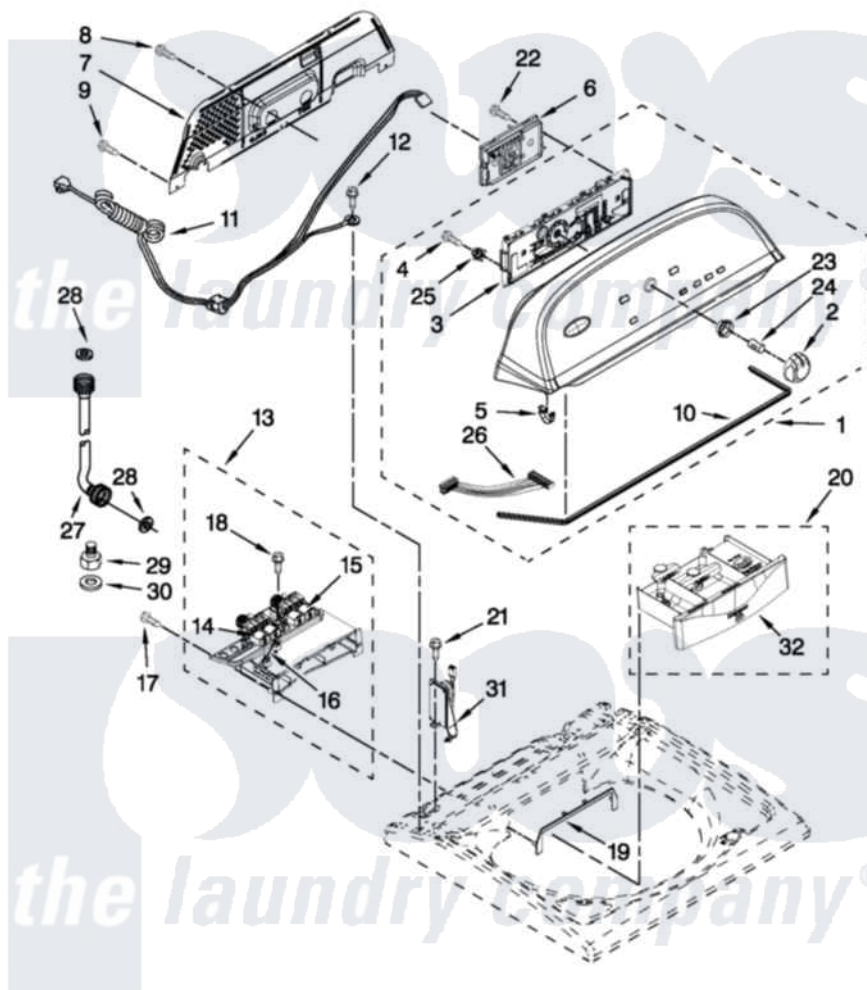

Whirlpool 3LWTW5550YW0 02 - CONSOLE AND DISPENSER PARTS

CONSOLE AND DISPENSER PARTS

For Model: 3LWTW5550YW0
(White)

FOR ORDERING INFORMATION REFER TO PARTS PRICE LIST

W10469584

3

Whirlpool Residential Whirlpool 3LWTW5550YW0 Washer Parts Parts Diagram 02 - CONSOLE AND DISPENSER PARTS

[Click on the part number to view part](#)

Item	Original Part Number	Replaced By	Status	Part Description
1	W10453865			Console
2	W10251392			Knob Assembly
3	W10362632			User Interface
4	W10219342			Screw, Baffle Mounting
5	8312709			Clip-Console
6	W10454982			Control Unit Assembly, Machine And Motor
7	W10420984			Panel, Console Rear Cover
8	3390647	488729		Screw
9	1157158	489069		Xxscrew, 10-12 X 1/2
10	W10280079			Seal, Console
11	W10422754			Cord, Power
12	3400076			Screw, Bracket Mounting
13	W10287482			Housing Assembly - Dispenser
14	W10240976			Valve, Cold Water Inlet
15	W10240975			Valve, Hot Water Inlet

16	W10368547		Harness, Valve
17	3400061		Screw, Dispenser Housing Mounting
18	97787	W10109200	Screw, Baffle Mounting
19	W10240946		Bezel, Dispenser
20	W10240958		Drawer, Dispenser Assembly
21	359625	487240	Screw, For Mtg. Service Capacitor
22	9740848		Screw, Mixing Valve Mounting
23	W10325119		Spacer, Knob
24	8536939		Clip, Knob
25	W10274524		Tensioner, Facia
26	W10285493		Harness, User Interface
27	3949383		Hose, Water Inlet
"	3949382		Hose, Water Inlet
28	W10242307	16123	Washer Inlet-Hose Miscellaneous Parts Must be Ordered Separately.
29	3357397		Adapter, Water Inlet Hose
30	3357450		Washer, Water Inlet Hose
31	W10386510		Washer, Inlet Hose Adapter
32	W10287476		Handle, Dispenser Drawer Facia