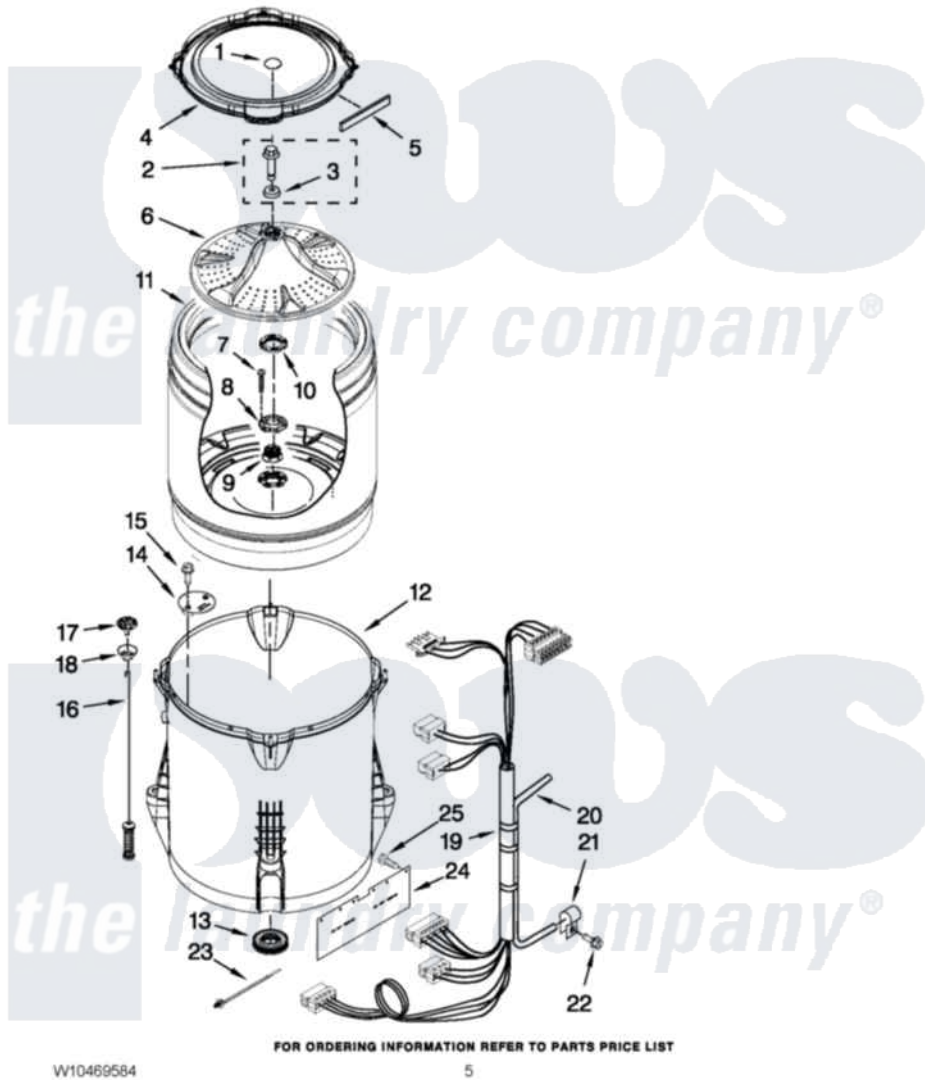

Whirlpool 3LWTW5550YW0 03 - BASKET AND TUB PARTS

BASKET AND TUB PARTS

For Model: 3LWTW5550YW0
(White)

Whirlpool [Residential Whirlpool 3LWTW5550YW0 Washer Parts](#) Parts Diagram 03 - BASKET AND TUB PARTS
Click on the part number to view part

Item	Original Part Number	Replaced By	Status	Part Description
1	W10305259			Cap, Impeller
2	W10003790			Screw And Washer
3	3949550			Washer
4	W10215146			Tub Ring
5	W10205824			Absorber, Impact
6	W10215118			Impeller
7	8533953			Screw, 8-16 X 1.000
8	W10291415	W10324651		Hub
9	W10291416	W10324651		Hub
10	W10291417	W10324651		Hub
11	W10238268	W10324650		Basket
12	W10238301	W10324648		Tub-Outer
13	W10006371	W10324647		Seal-Tub
14	W10215093			Filter, Drain Pump
15	8533928			Screw, 8-18 X 3/4
16	W10257086	W10317708		Supsension

17	W10215136	W10440729	Suspension
18	W10256551	W10440729	Suspension
19	W10328392	W10297443	Harness, Lower
20	8572540	353244	Hose, Pressure Switch
21	W10005430		Clamp, Pressure Hose Retainer
22	8533943	W10109200	Screw, Baffle Mounting
23	W10298887		Cable Tie
24	W10392691		Shield, Splash
25	W10429200		Retainer, Push In