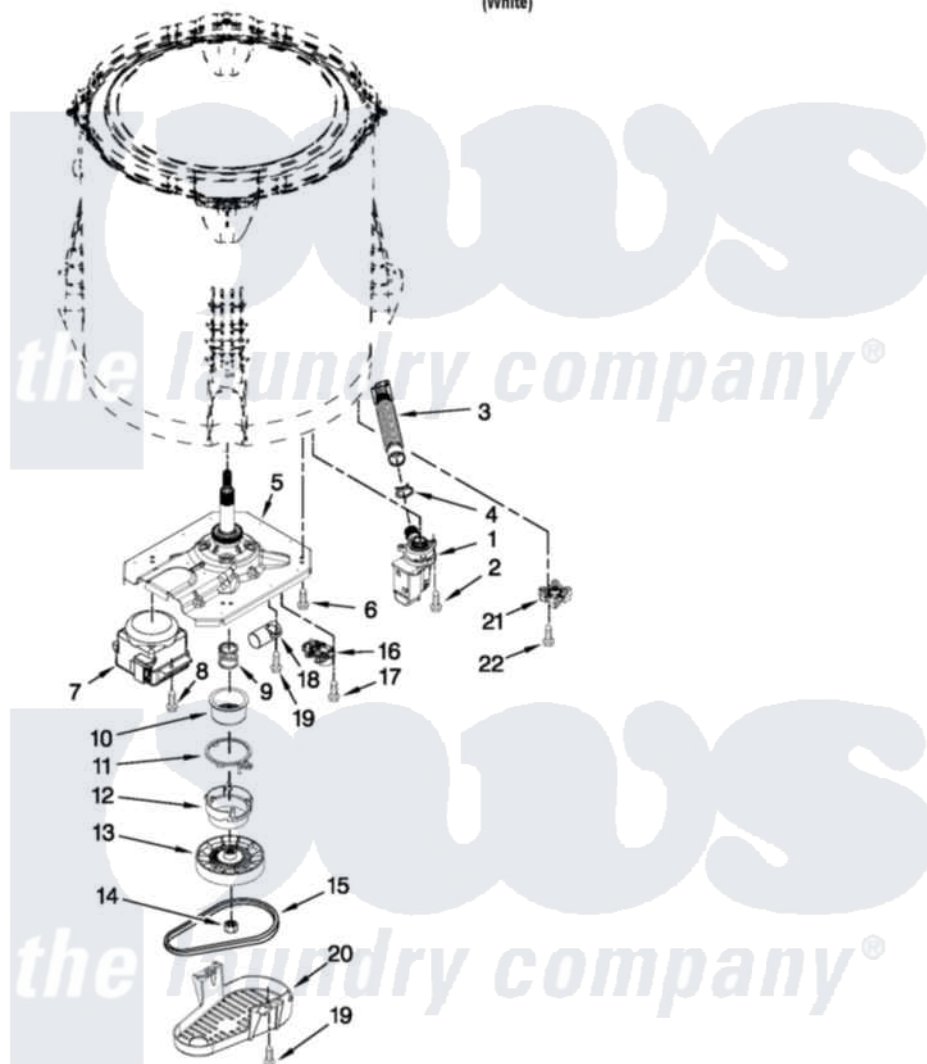

Whirlpool 3LWTW5550YW0 04 - GEARCASE, MOTOR AND PUMP PARTS

GEARCASE, MOTOR AND PUMP PARTS

For Model: 3LWTW5550YW0
(White)

FOR ORDERING INFORMATION REFER TO PARTS PRICE LIST

6

W10469584

Whirlpool [Residential Whirlpool 3LWTW5550YW0 Washer Parts](#) Parts Diagram 04 - GEARCASE, MOTOR AND PUMP PARTS

[Click on the part number to view part](#)

Item	Original Part Number	Replaced By	Status	Part Description
1	W10292579			Pump Assembly, Drain
2	W10004910			Screw, 12-16 X 1-1/4
3	W10215091			Hose, Inner Drain Assembly
4	8317496	285655		Clamp, Hose
5	W10006379	W10324649		Gearcase
6	W10249633			Screw, 7.2-1.6 X 30
7	W10249630			Motor, Drive
8	W10094780	W10182109		Screw-Kit
9	W10006382	W10315818		Cam
10	W10006352	W10315818		Cam
11	W10006353	W10315818		Cam
12	W10006354	W10315818		Cam
13	W10246453			Pulley
14	W10163336			Nut, Pulley
15	W10006388			Belt, Drive
16	W10249623			Actuator, Shift

17	9741052	Screw, 6-32 X 1.00
18	W10349183	Capacitor, Motor Run
19	357640	Screw And Washer
20	W10006383	Shield, Pulley Cover
21	W10238318	Counterweight
22	W10238319	Screw, 8-18 X 1.00