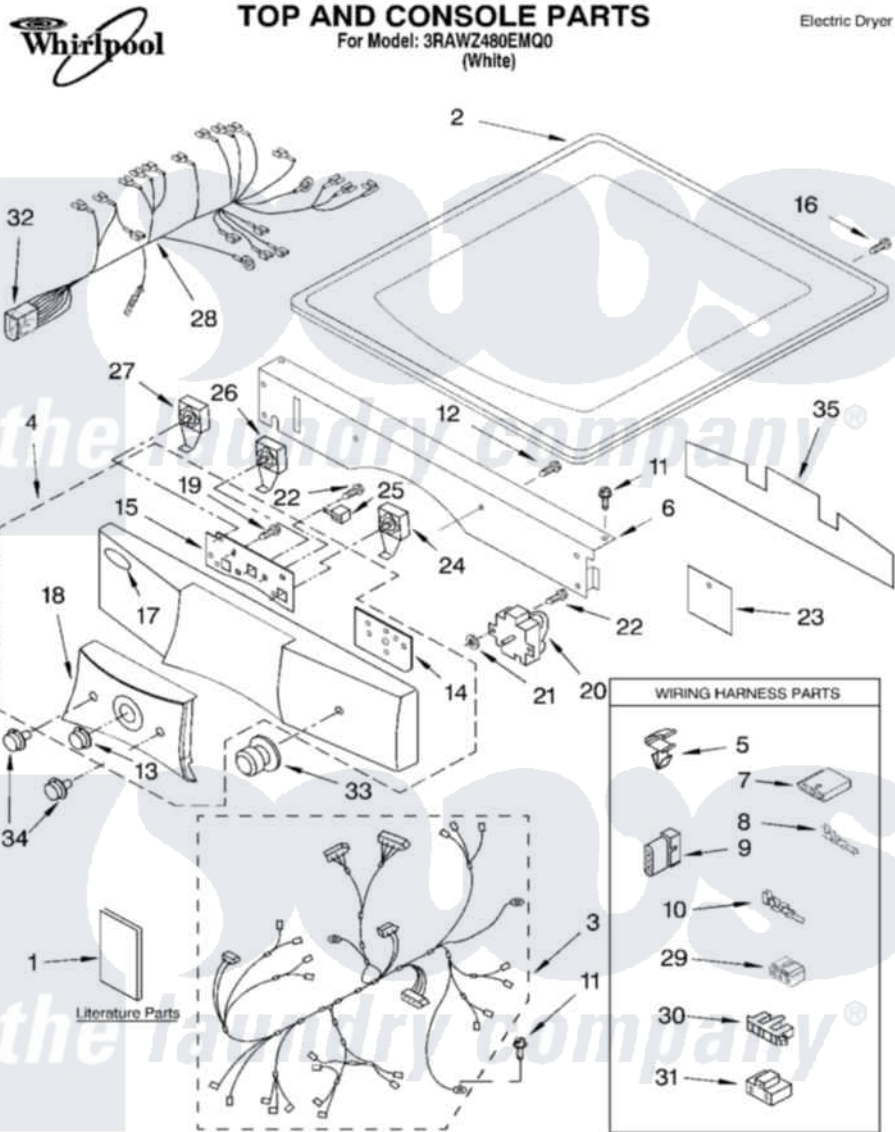

Whirlpool 3RAWZ480EMQ0 01 - TOP AND CONSOLE PARTS

7-03 Printed in U.S.A. (djc)

1

Part No. 8180077

Whirlpool [Residential Whirlpool 3RAWZ480EMQ0 Dryer Parts](#) Parts Diagram 01 - TOP AND CONSOLE PARTS
 Click on the part number to view part

Item	Original Part Number	Replaced By	Status	Part Description
1	LIT8545902		Not Available	Literature Parts (Label, Wiring Diagram)
"	LIT8543078		Not Available	Literature Parts (Use & Care Guide)
"	LIT8543089		Not Available	Literature Parts (Installation Instructions)
"	LIT8315975		Not Available	Literature Parts (Guide, User & Installation (UK))
2	8519251	W10117263		Top
3	8543289	W10110980		Harness, Main
4	3979739	W10118062		Panel, Console
5	3394427			Clip-Harness
6	3980123	W10118067		Bracket, Console
7	353424			Plug, Terminal
8	94614			Terminal
9	3936144			Do-It-Yourself Repair Manuals
10	94613	596797		Terminal
11	3390647	488729		Screw

12	488886	488787	Screw
13	3980121		Button, Push-To-Start
14	3979738	W10118063	Bracket, Timer
15	3979743	W10118064	Bracket, Switch Mounting
16	8281225		Screw, 8-18 X 1/2
17	8543319		Medallion
18	3956540		Console, Center
19	3400238		Screw, 2-28 X 1/2
20	3980205	W10116280	Timer
21	3392186	4159590	Washer
22	3390646	W10139210	Screw, 8-18 X 5/16
23	8543133		Shield, Timer
24	8316076	W10168170	Switch, Rotary
25	8522378		Mini Buzzer
26	3980425	W10112668	Switch, Push-To-Start
27	3399642	W10168169	Switch, Wrinkle Guard
28	8543291	W10110978	Harness, Console
29	3347243		Block, Disconnect
30	3397269		Connector, Timer
31	3401144		Connector
32	692997		Plug, Multi- Terminal
33	3980217	3957756	Knob, Timer Assembly
34	3980129	3957803	Knob, Control
35	3980339		Shield, Drip