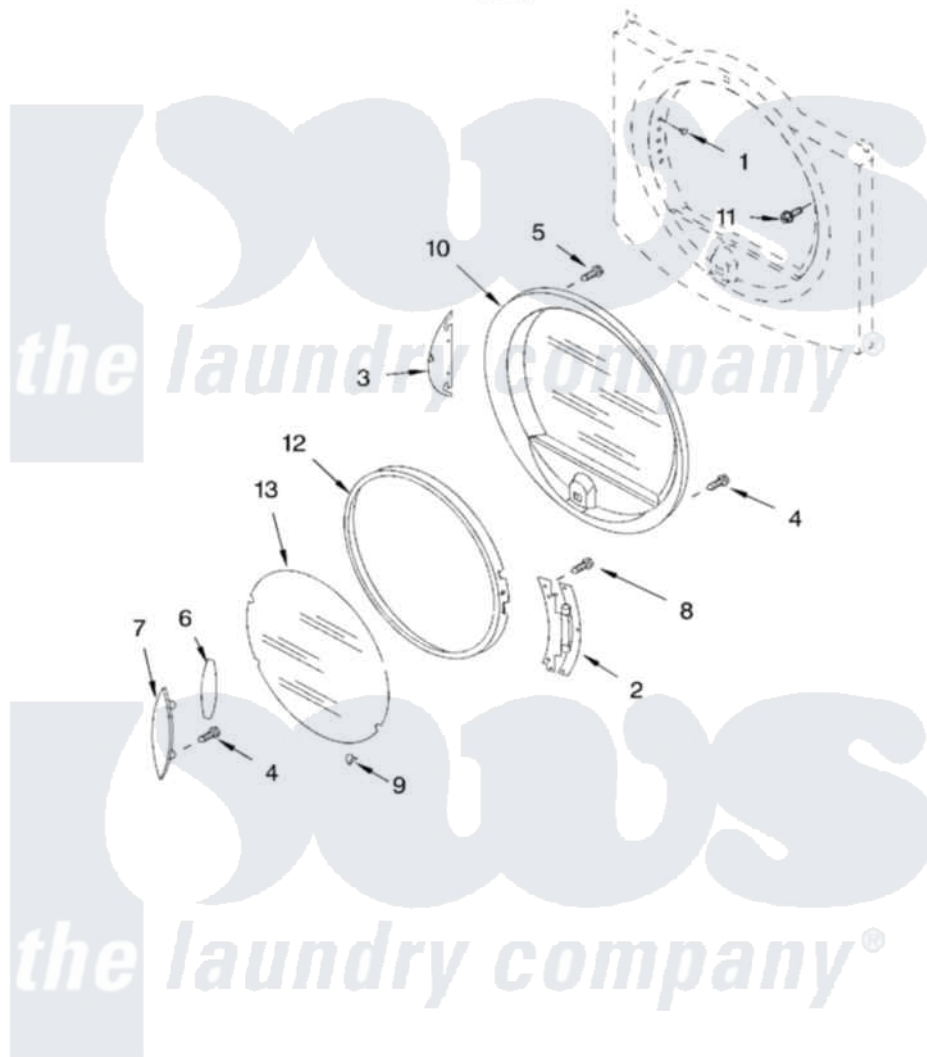

# Whirlpool 3RAWZ480EMQ0 04 - DOOR PARTS

## DOOR PARTS For Model: 3RAWZ480EMQ0 (White)

8180077

7

Whirlpool [Residential Whirlpool 3RAWZ480EMQ0 Dryer Parts](#) Parts Diagram 04 - DOOR PARTS  
Click on the part number to view part

Item	Original Part Number	Replaced By	Status	Part Description
1	<a href="#">3404413</a>			Plug, Hinge Hole
2	8519361		Not Available	Door Hinge Assembly
3	<a href="#">3980214</a>			Cover, Door Hinge
4	<a href="#">9742177</a>			Screw, 8-18 X .625
5	342043	<a href="#">486146</a>		Screw
6	<a href="#">8519336</a>			Pad, Door Handle
7	3980212	<a href="#">8559752</a>		Handle, Door
8	<a href="#">3400224</a>			Screw, 1/4-20 X 3/8
9	<a href="#">8519374</a>			Plug, Door Handle
10	8519309	<a href="#">8557500</a>		Door Assembly
11	<a href="#">355515</a>			Screw, 8-18 X 11/16
12	<a href="#">3980213</a>			Door, Outer
13	8519449	<a href="#">8545878</a>		Window