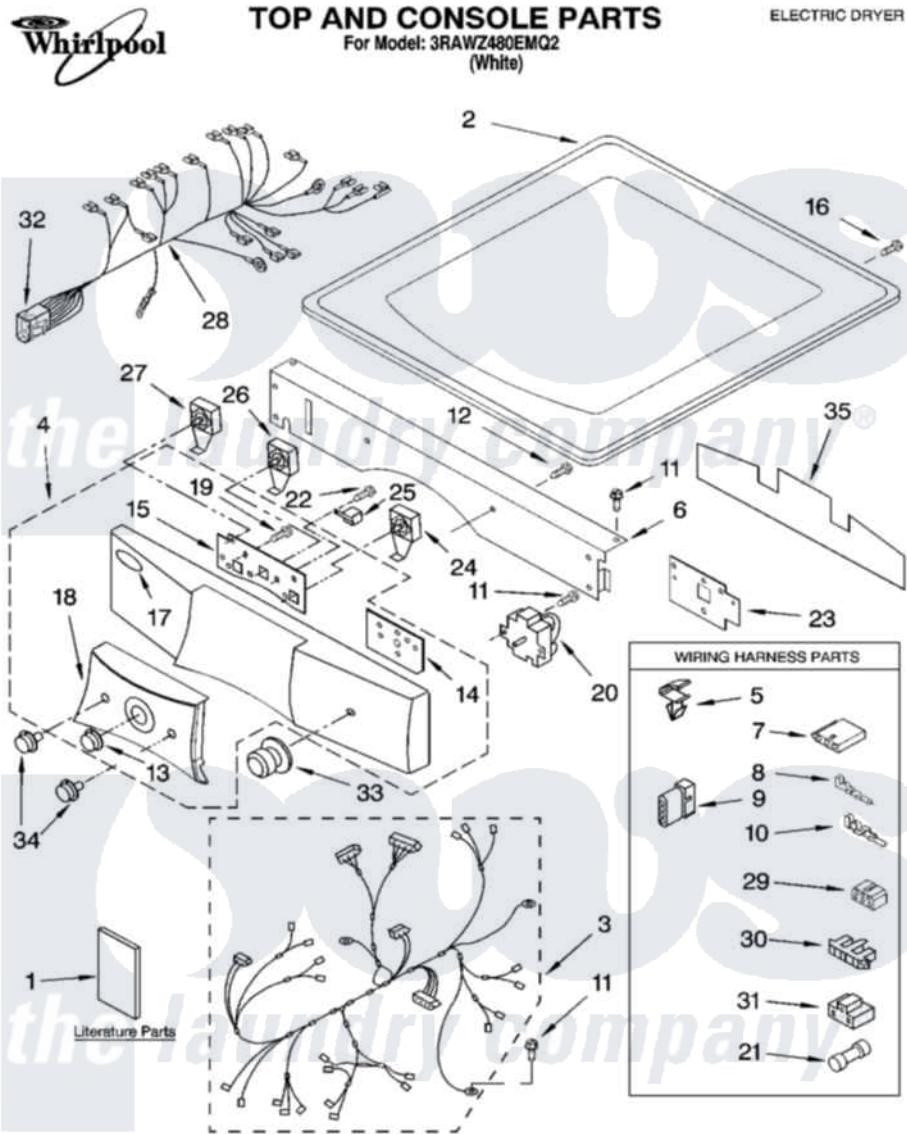

Whirlpool 3RAWZ480EMQ2 01 - TOP AND CONSOLE PARTS

Whirlpool Residential Whirlpool 3RAWZ480EMQ2 Dryer Parts Parts Diagram 01 - TOP AND CONSOLE PARTS
 Click on the part number to view part

Item	Original Part Number	Replaced By	Status	Part Description
1	8545902		Not Available	Label, Wiring Diagram
"	8577079		Not Available	Use & Care Guide
"	8563878		Not Available	Installation Instructions
"	8315975		Not Available	Guide, User & Installation (UK)
2	8519251	W10117263		Top
3	8543289	W10110980		Harness, Main
4	3979739	W10118062		Panel, Console
5	3394427			Clip-Harness
6	3980123	W10118067		Bracket, Console
7	353424			Plug, Terminal
8	94614			Terminal
9	3936144			Do-It-Yourself Repair Manuals
10	94613	596797		Terminal
11	3390647	488729		Screw
12	488886	488787		Screw
13	3980121			Button, Push-To-Start

14	3979738	W10118063	Bracket, Timer
15	3979743	W10118064	Bracket, Switch Mounting
16	8281225		Screw, 8-18 X 1/2
17	8543319		Medallion
18	3956540		Console, Center
19	3400238		Screw, 2-28 X 1/2
20	3980205	W10116280	Timer
21	3951198		Fuse
22	3390646	W10139210	Screw, 8-18 X 5/16
23	3980421		Spacer Plate
24	8316076	W10168170	Switch, Rotary
25	8522378		Mini Buzzer
26	8562100	W10112668	Switch, Push-To-Start
27	3399642	W10168169	Switch, Wrinkle Guard
28	8543291	W10110978	Harness, Console
29	3347243		Block, Disconnect
30	3397269		Connector, Timer
31	3401144		Connector
32	692997		Plug, Multi- Terminal
33	3980217	3957756	Knob, Timer Assembly
34	3980129	3957803	Knob, Control
35	3980339		Shield, Drip