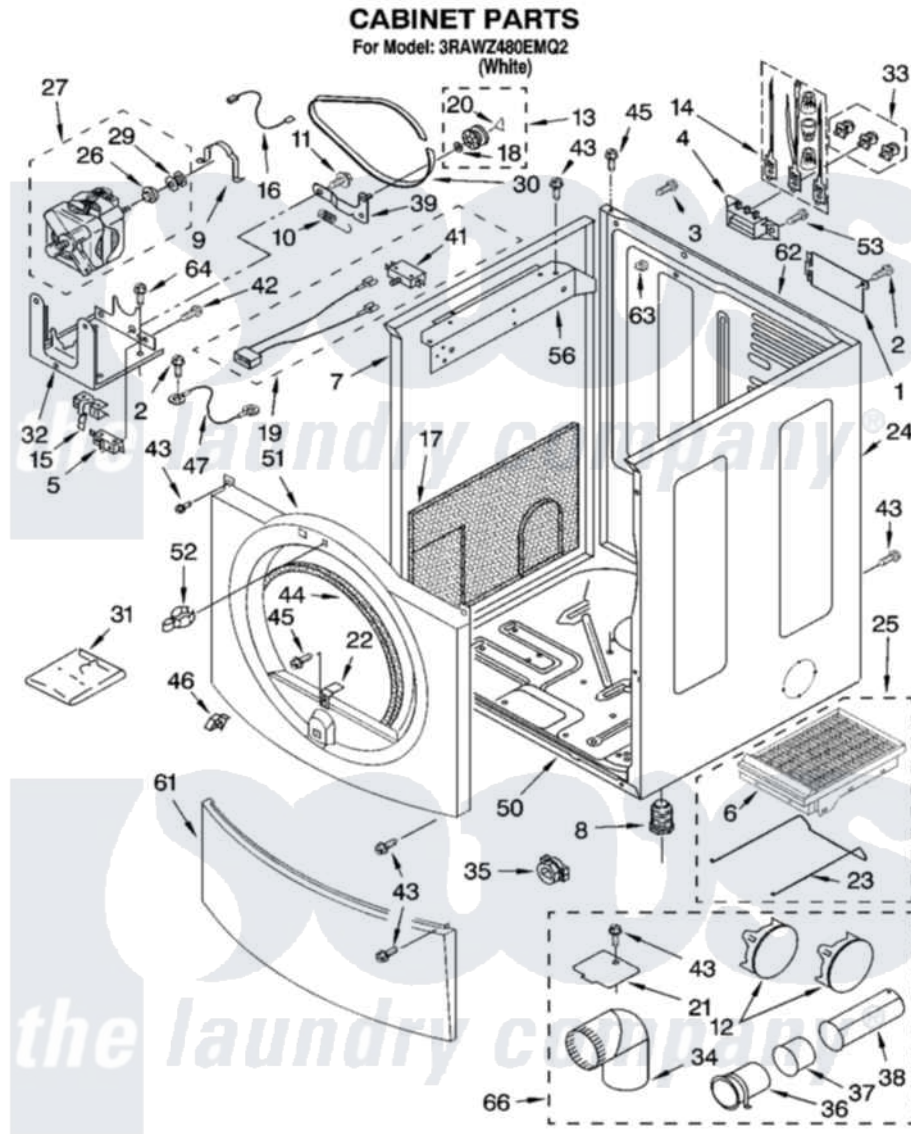

Whirlpool 3RAWZ480EMQ2 02 - CABINET PARTS

8180714

3

Whirlpool [Residential Whirlpool 3RAWZ480EMQ2 Dryer Parts](#) Parts Diagram 02 - CABINET PARTS
Click on the part number to view part

Item	Original Part Number	Replaced By	Status	Part Description
1	8317342	W10119283		Cover, Terminal Block
2	98139	303776		Screw
3	697776	4331106		Screw, No.10-32 X 7/16
4	3397659			Block, Terminal
5	8318457			Switch, Broken Belt
6	8521947	W10139360A		Rack-Dry
7	8519209	W10131287		Panel
8	3392100	49621		Feet-Leveling
"	279810			Foot-Optional
9	660658			Clamp, Motor Mounting 343481 685441
10	3387374			Spring, Idler
11	3389420			Retainer-Idler 1/4-20 X 1/16
12	697750	W10470674		Dryer Exhaust Kit
13	3388672	279640		Pulley-ldr
14	279318			Terminal Tinned And Brass Panel